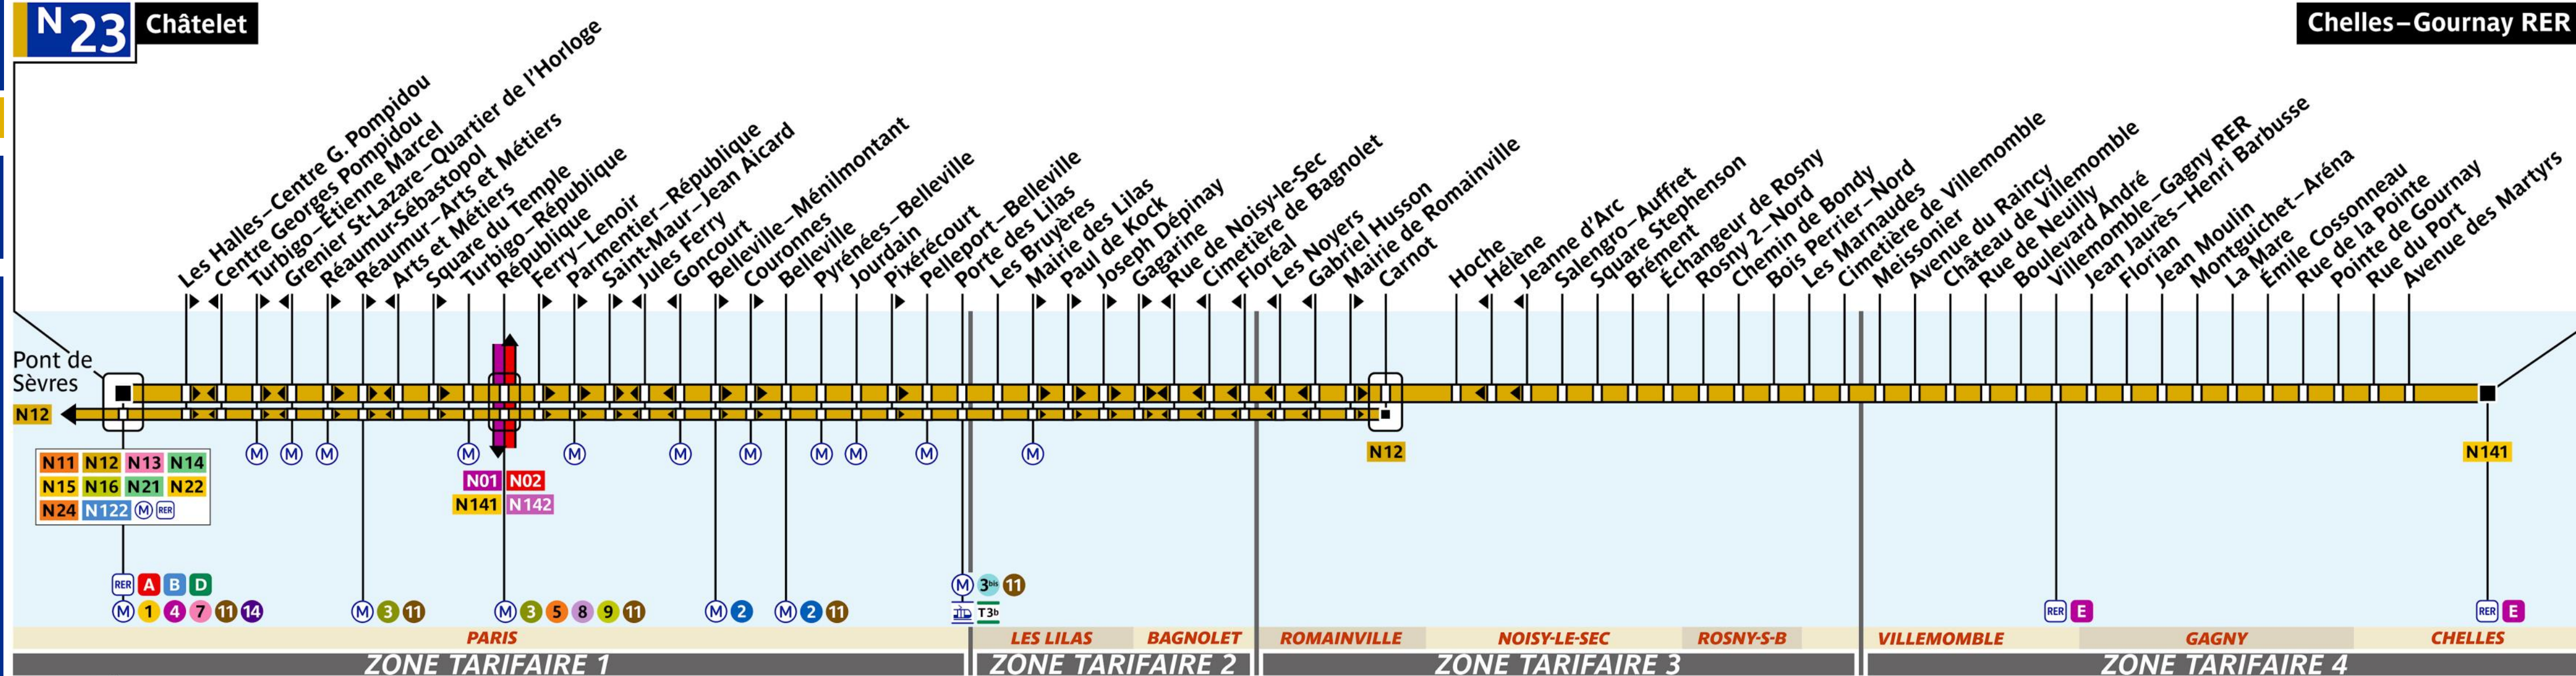

RATP Noctilien Paris night bus N23 map

Chatelet to Chelles - Gournay RER bus route map with stops and transport connections

Via - EUtouring.com
Reproduced with Permission

discovering more of Paris France

N23 Châtelet

Paris Public Transport

Paris Transport Systems

Related transport maps

- [Paris Metro Maps](#)
- [RER train lines](#)
- [Paris buses](#)
- [Tramway lines](#)
- [CDG Airport shuttle services](#)
- [Orly Airport shuttle services](#)

LIGNE EXPLOITÉE PAR LA RATP

N23 - 09.2021 - CP - PROPRIÉTÉ DE LA RATP - REPRODUCTION INTERDITE