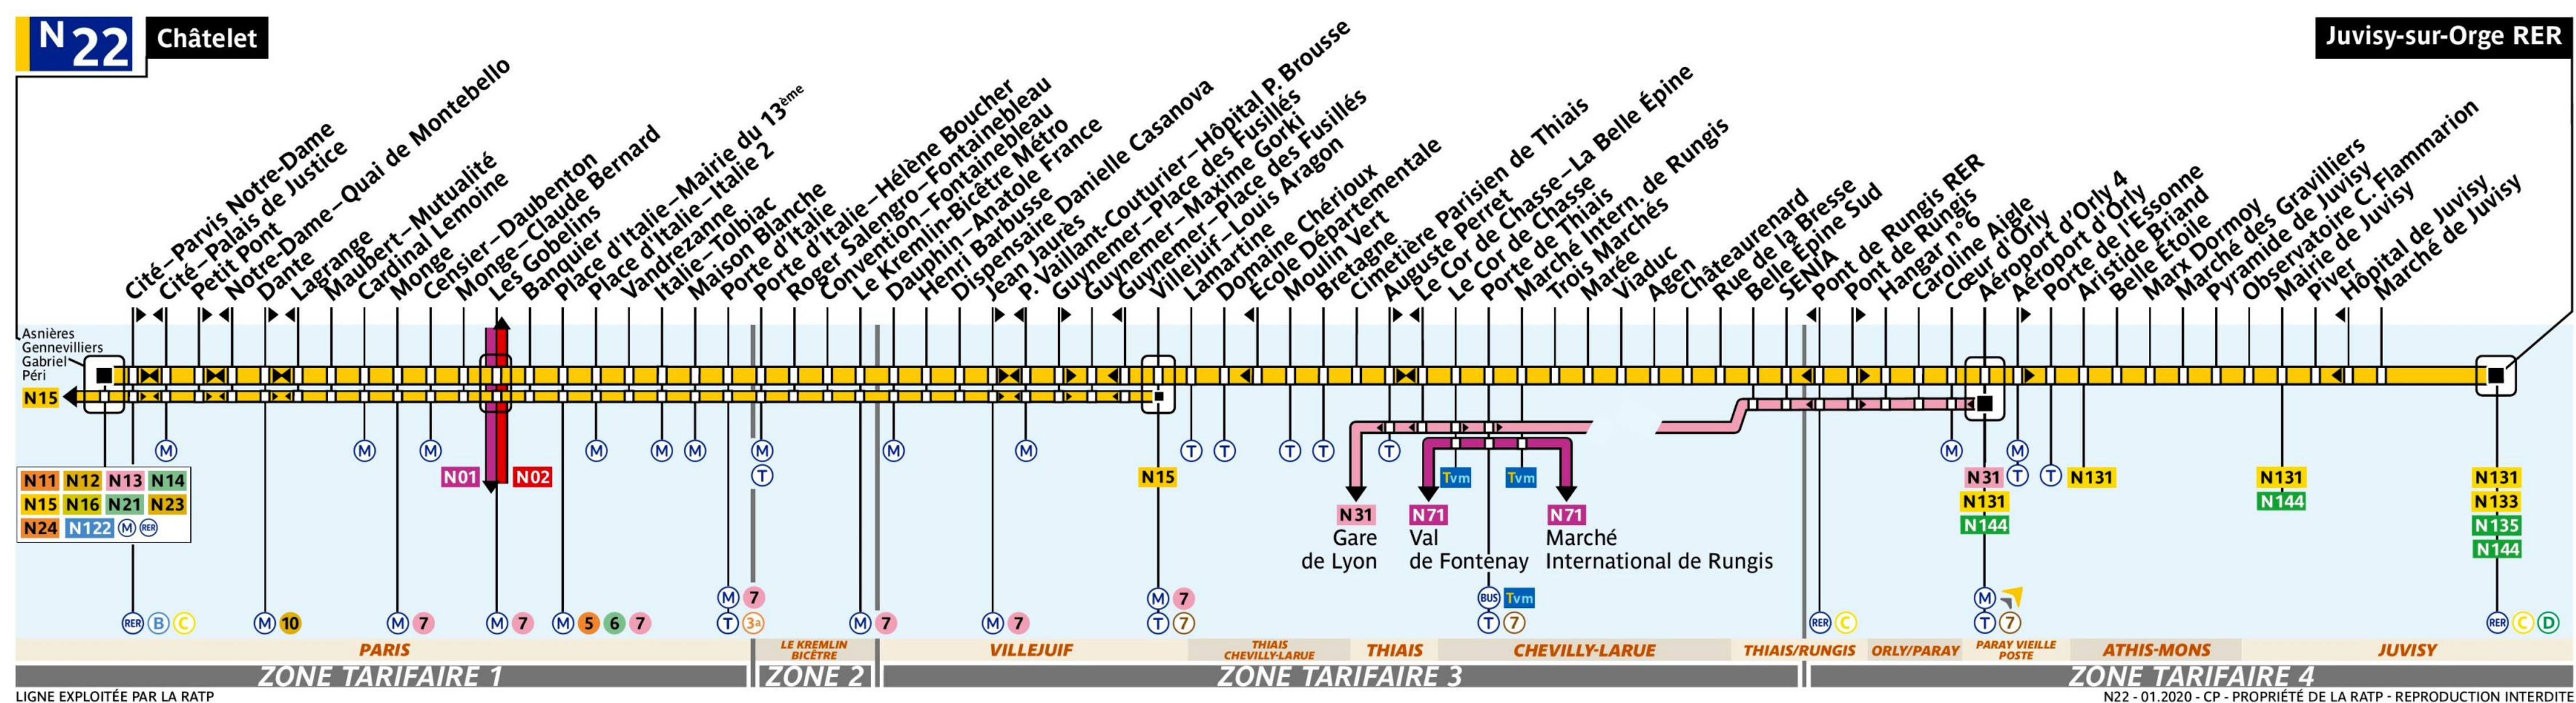

RATP Noctilien Paris night bus N22 map

Chatelet to Juvisy-sur-Orge RER bus route map with stops and transport connections

Via - EUtouring.com
Reproduced with Permission

discovering more of Paris France

N22

Paris Public Transport

Paris Transport Systems

Related transport maps

-  [Paris Metro Maps](#)
-  [RER train lines](#)
-  [Paris buses](#)
-  [Tramway lines](#)
-  [CDG Airport shuttle services](#)
-  [Orly Airport shuttle services](#)

LIGNE EXPLOITÉE PAR LA RATP

N22 - 01.2020 - CP - PROPRIÉTÉ DE LA RATP - REPRODUCTION INTERDITE