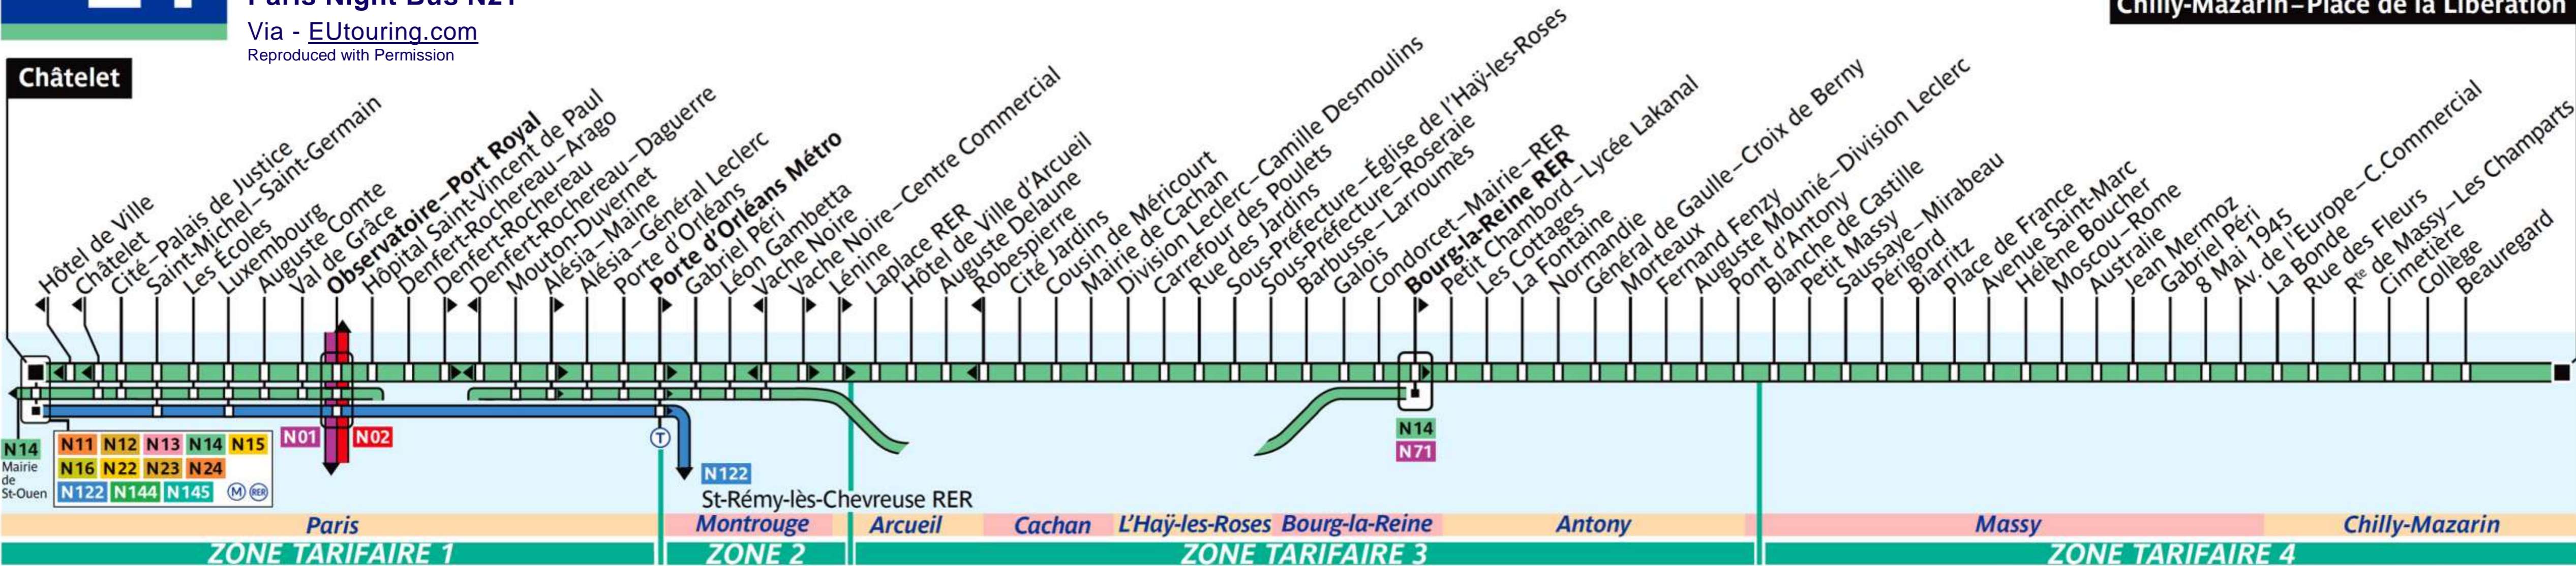

N21

Paris Night Bus N21

Via - EUtouring.com

Reproduced with Permission

Chilly-Mazarin - Place de la Libération

Châtelet

N14 Mairie de St-Ouen
 N11 N12 N13 N14 N15
 N16 N22 N23 N24
 N122 N144 N145 (M) (RER)

N122
 St-Rémy-lès-Chevreuse RER

N14
 N71