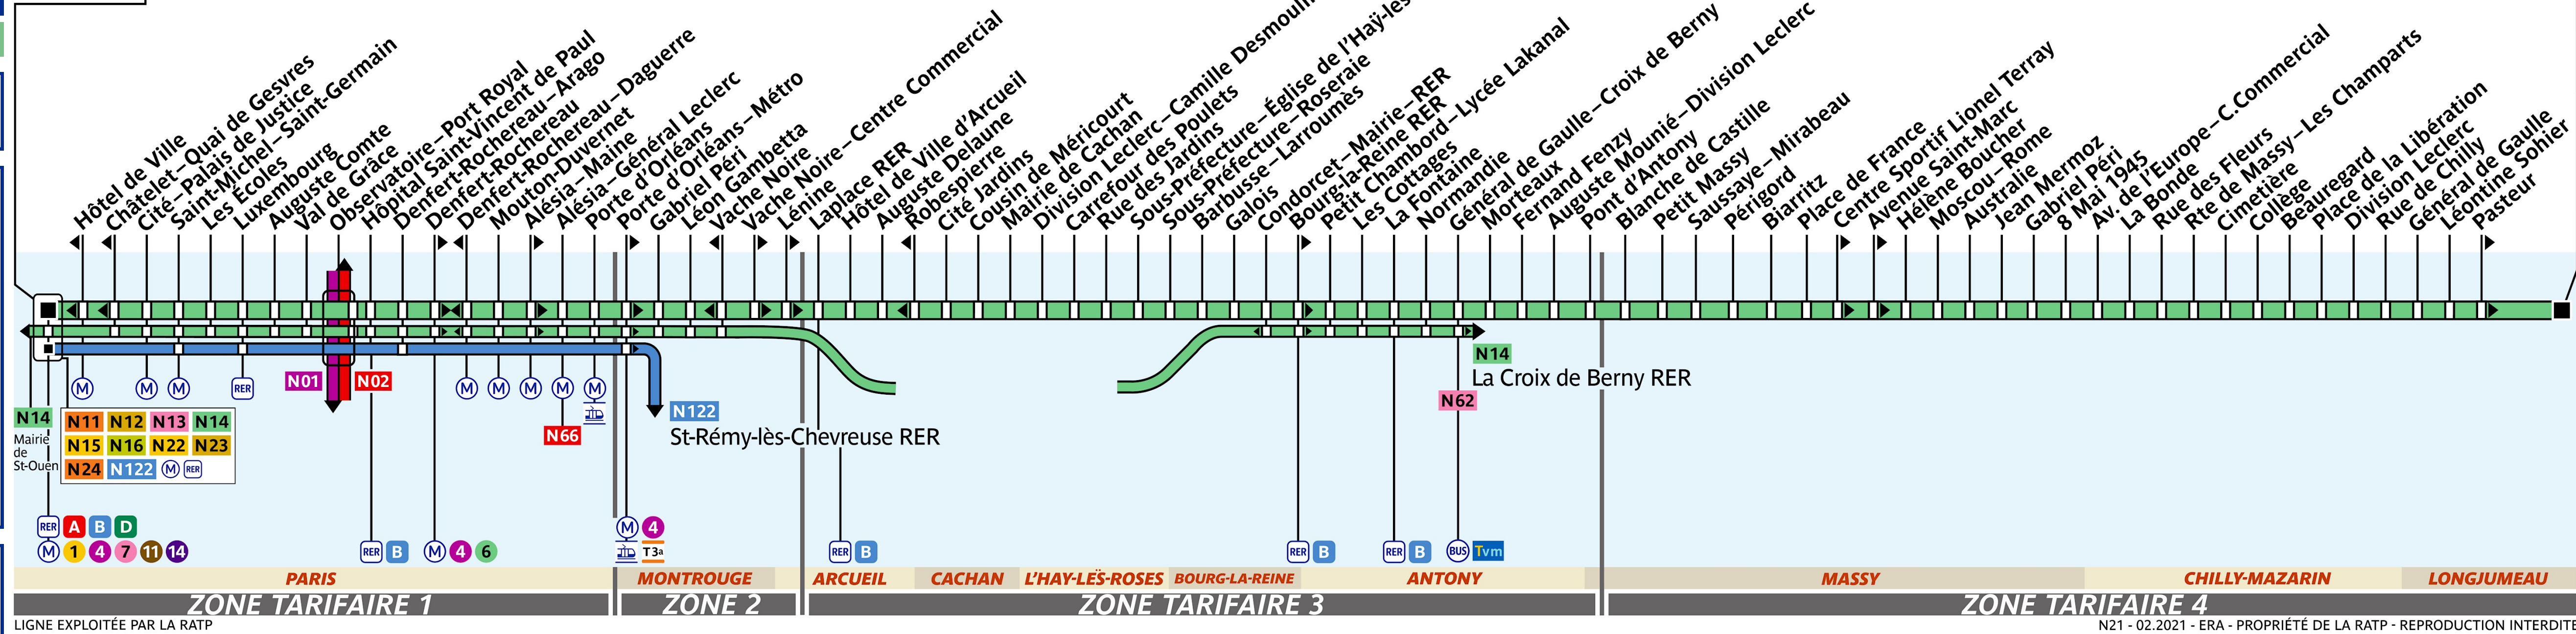

RATP Noctilien Paris night bus N21 map

From Chatelet to Hopital de Longjumeau bus route map with stops and transport connections

Via - EUtouring.com

Reproduced with Permission

discovering more of Paris France

N21

Paris Public Transport

N21 Châtelet

Hôpital de Longjumeau

Paris Transport Systems

Related transport maps

-  Paris Metro Maps
-  RER train lines
-  Paris buses
-  Tramway lines
-  CDG Airport shuttle services
-  Orly Airport shuttle services