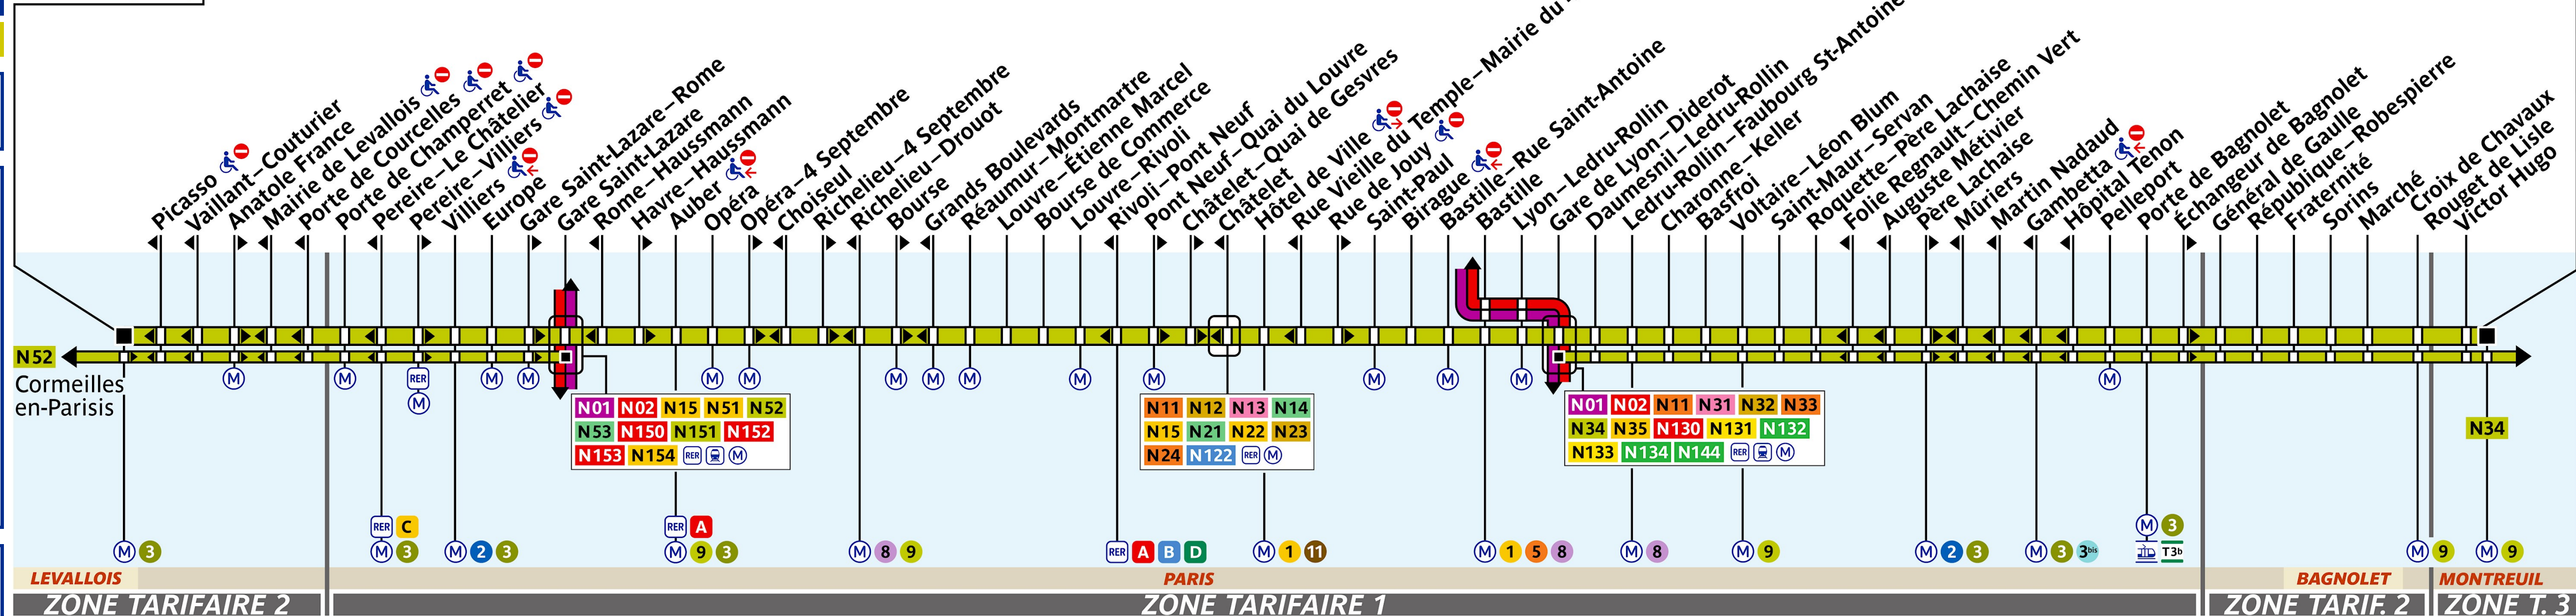

RATP Noctilien Paris night bus N16 line

From Pont de Levallois to Mairie de Montreuil - Rouget de Lisle bus route map with stops and transport connections

Via - EUtouring.com

Reproduced with Permission

discovering more of Paris France

N16

Paris Public Transport

N16  **Pont de Levallois**

Mairie de Montreuil - Rouget de Lisle

Paris Transport Systems

Related transport maps

-  Paris Metro Maps
-  RER train lines
-  Paris buses
-  Tramway lines
-  CDG Airport shuttle services
-  Orly Airport shuttle services