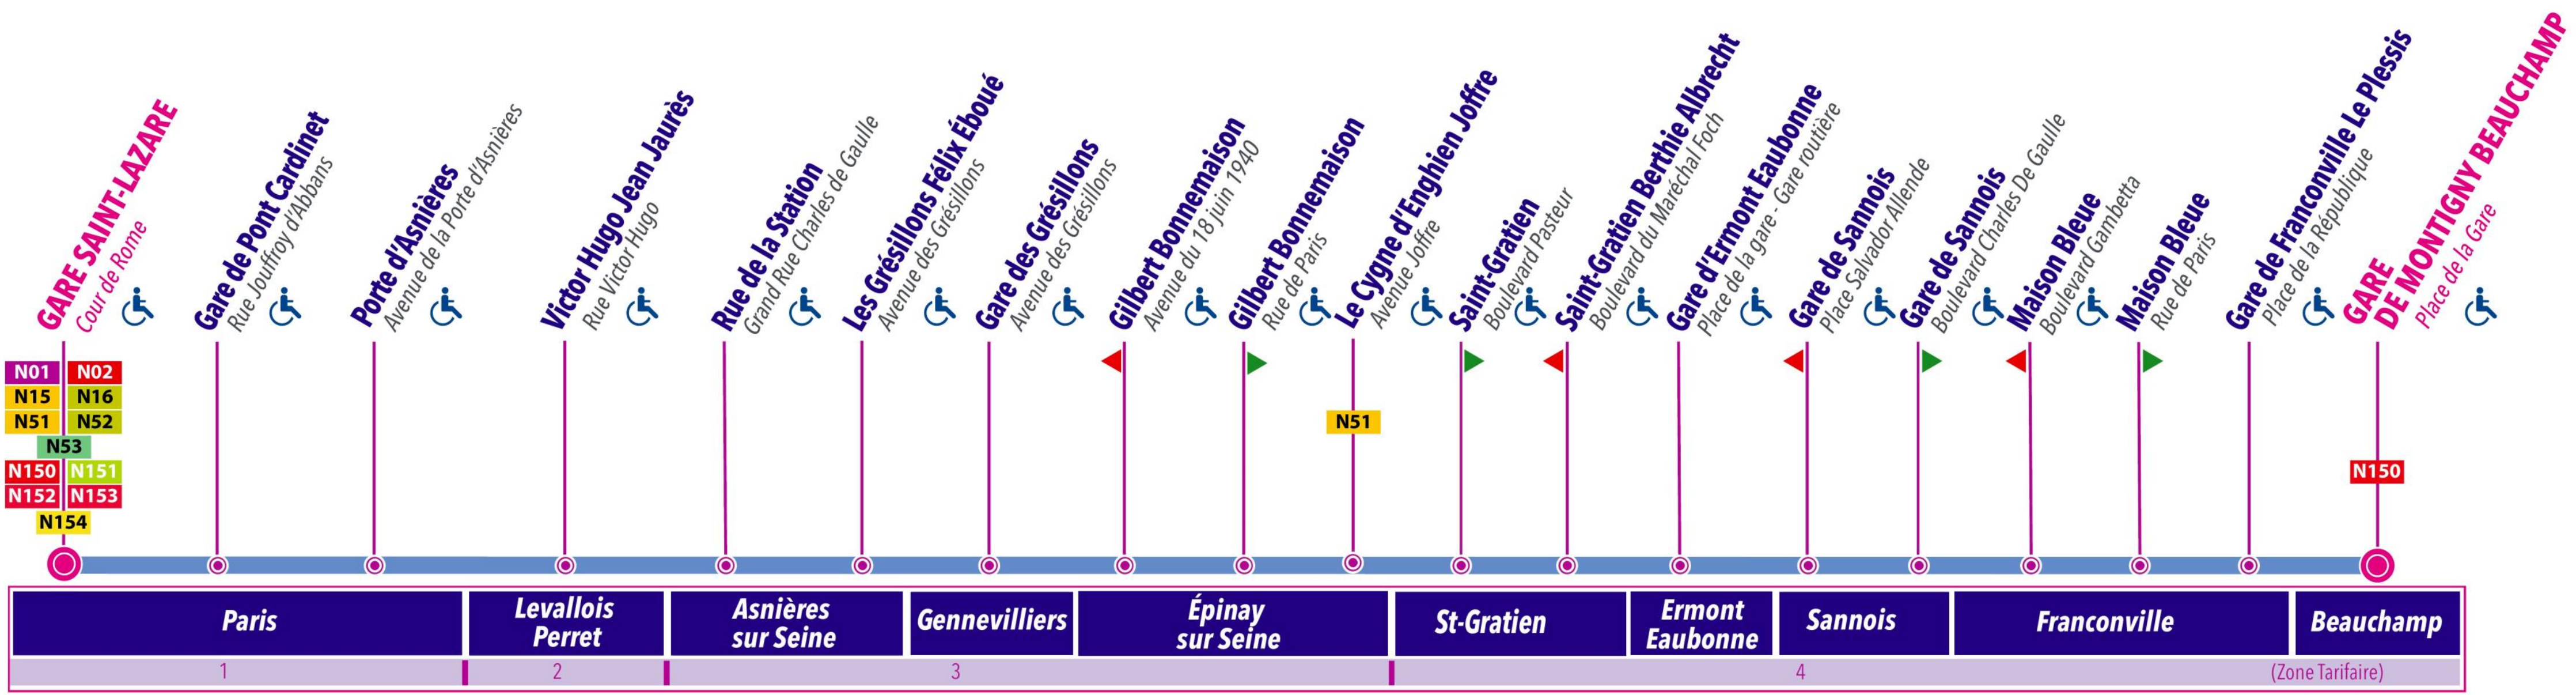

SNCF Noctilien Paris night bus N154 map

Gare Saint-Lazare to Gare de Montigny Beauchamp bus route map with stops and transport connections

Via - EUtouring.com
Reproduced with Permission
discovering more of Paris France

N N154

Paris Public Transport

Paris Transport Systems

Related transport maps

- M [Paris Metro Maps](#)
- RER [RER train lines](#)
- BUS [Paris buses](#)
- T [Tramway lines](#)
- CDG [CDG Airport shuttle services](#)
- ORLY [Orly Airport shuttle services](#)

► Arrêt uniquement en direction de Gare de Montigny Beauchamp ◄ Arrêt uniquement en direction de Gare Saint-Lazre