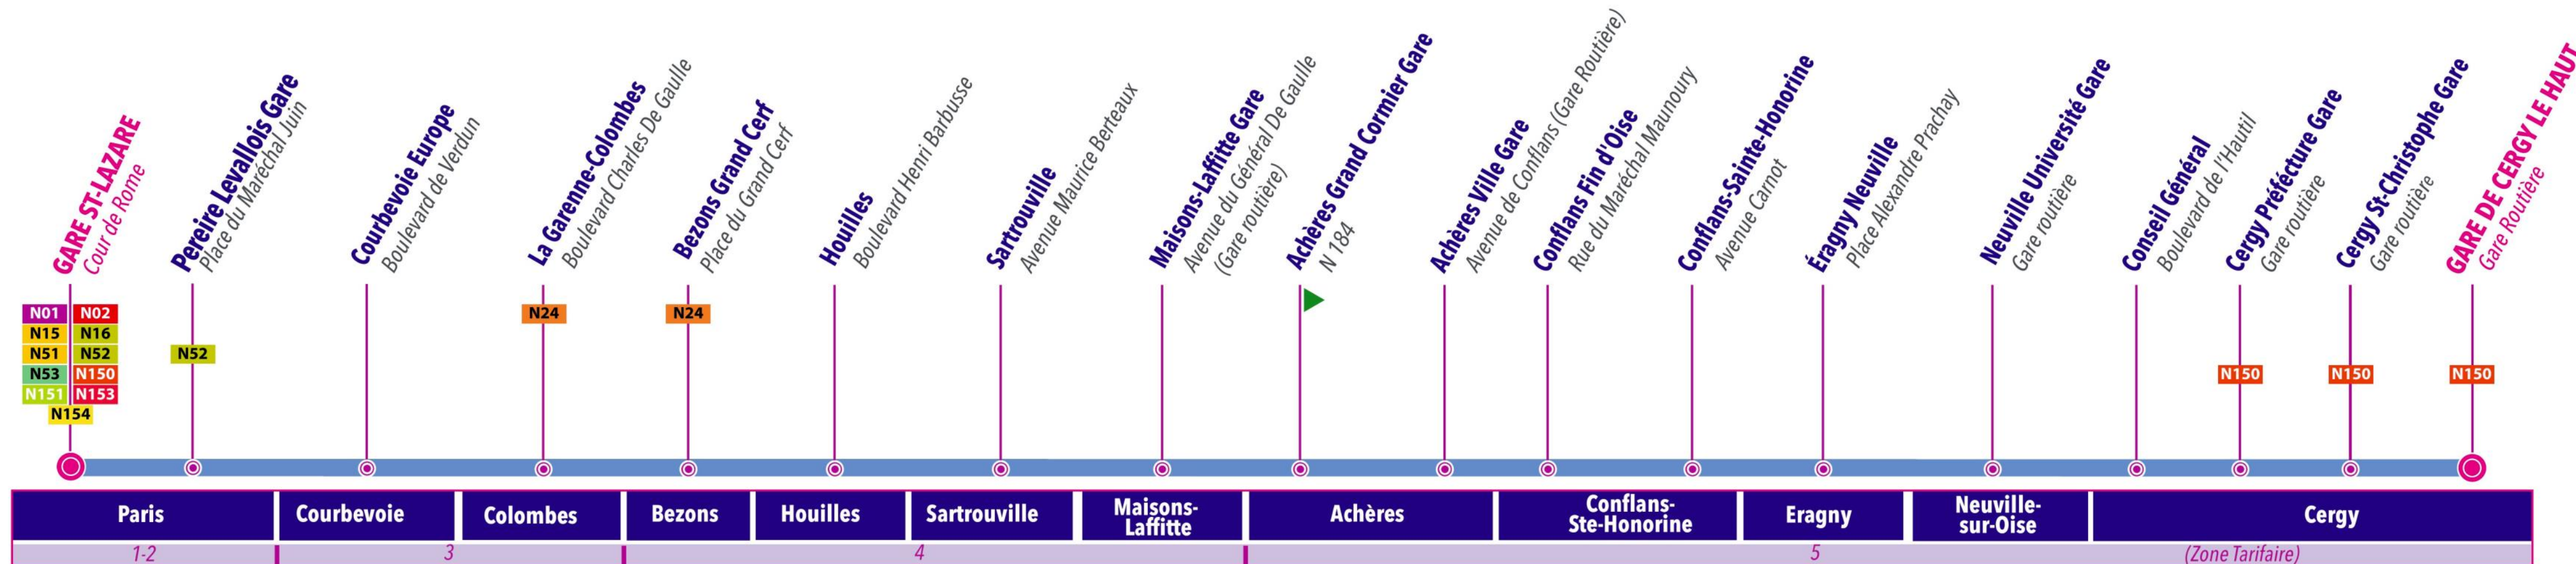

SNCF Noctilien Paris night bus N152 map

Gare Saint-Lazare to Gare de Cergy le Haut bus route map with stops and transport connections

Via - EUtouring.com
Reproduced with Permission

discovering more of Paris France

Paris Public Transport

Paris Transport Systems

Related transport maps

- [Paris Metro Maps](#)
- [RER train lines](#)
- [Paris buses](#)
- [Tramway lines](#)
- [CDG Airport shuttle services](#)
- [Orly Airport shuttle services](#)

▶ Arrêt uniquement en direction de Gare RER de Cergy Le Haut