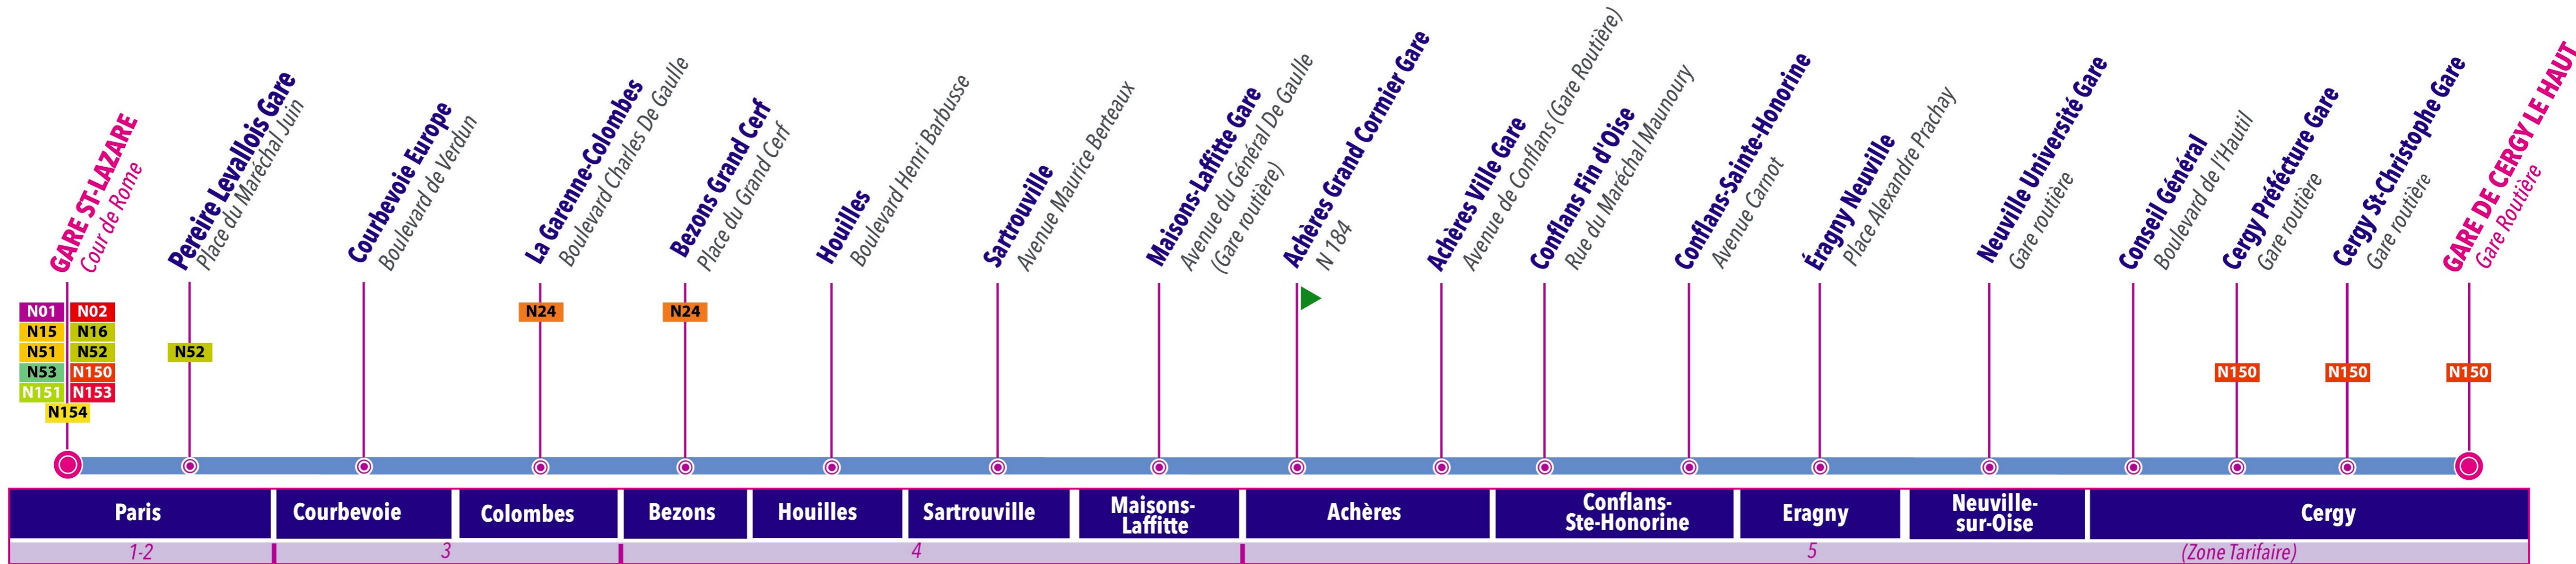

SNCF Noctilien Paris night bus N152 map

From Gare Saint-Lazare to Gare de Cergy le Haut bus route map with stops and transport connections

Via - EUtouring.com

Reproduced with Permission

discovering more of Paris France

Paris Public Transport

Paris Transport Systems

Related transport maps

- Paris Metro Maps
- RER train lines
- Paris buses
- Tramway lines
- CDG Airport shuttle services
- Orly Airport shuttle services

EUtouring.com

helping you discover more of Paris France

▶ Arrêt uniquement en direction de Gare RER de Cergy Le Haut