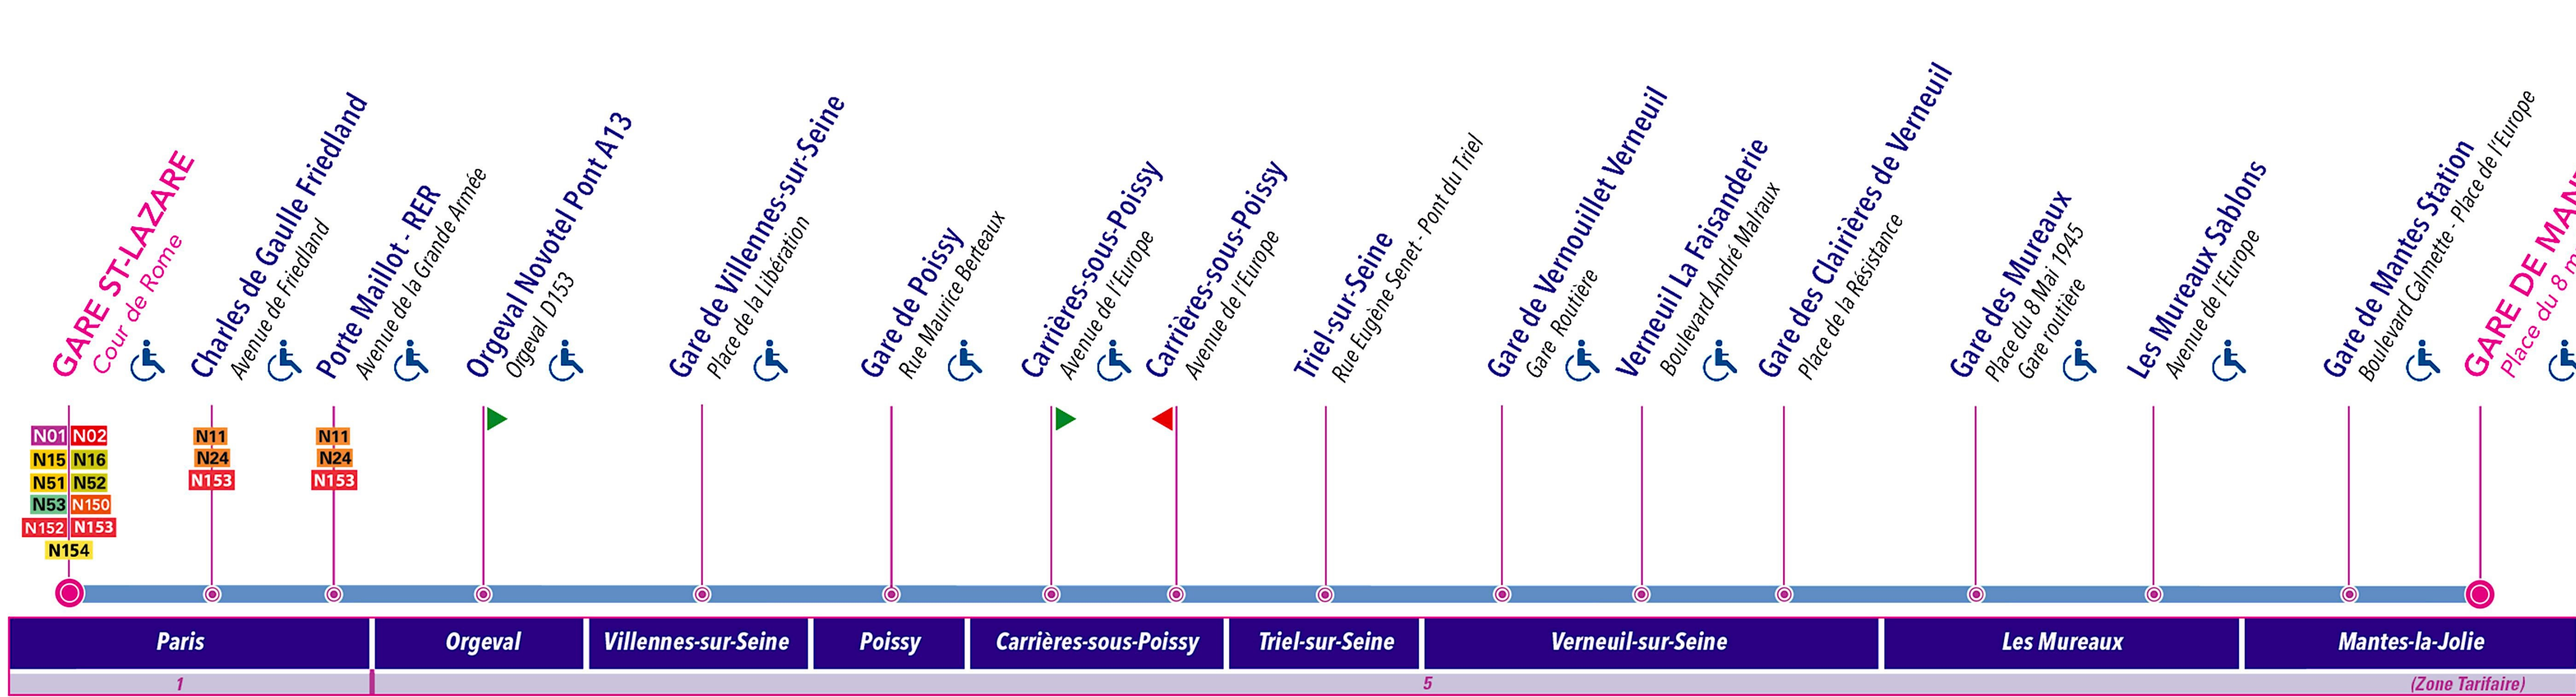

# SNCF Noctilien Paris night bus N151 map

From Gare Saint-Lazare to Gare de Mantes-la-Jolie bus route map with stops and transport connections

Via - EUtouring.com  
Reproduced with Permission  
discovering more of Paris France

Paris Public Transport

Paris Transport Systems

- Related transport maps
- Paris Metro Maps
  - RER train lines
  - Paris buses
  - Tramway lines
  - CDG Airport shuttle services
  - Orly Airport shuttle services

EUtouring.com  
helping you discover more of Paris France

► Arrêt uniquement en direction de La Gare de Mantes La Jolie ◄ Arrêt uniquement en direction de Gare Saint-Lazare