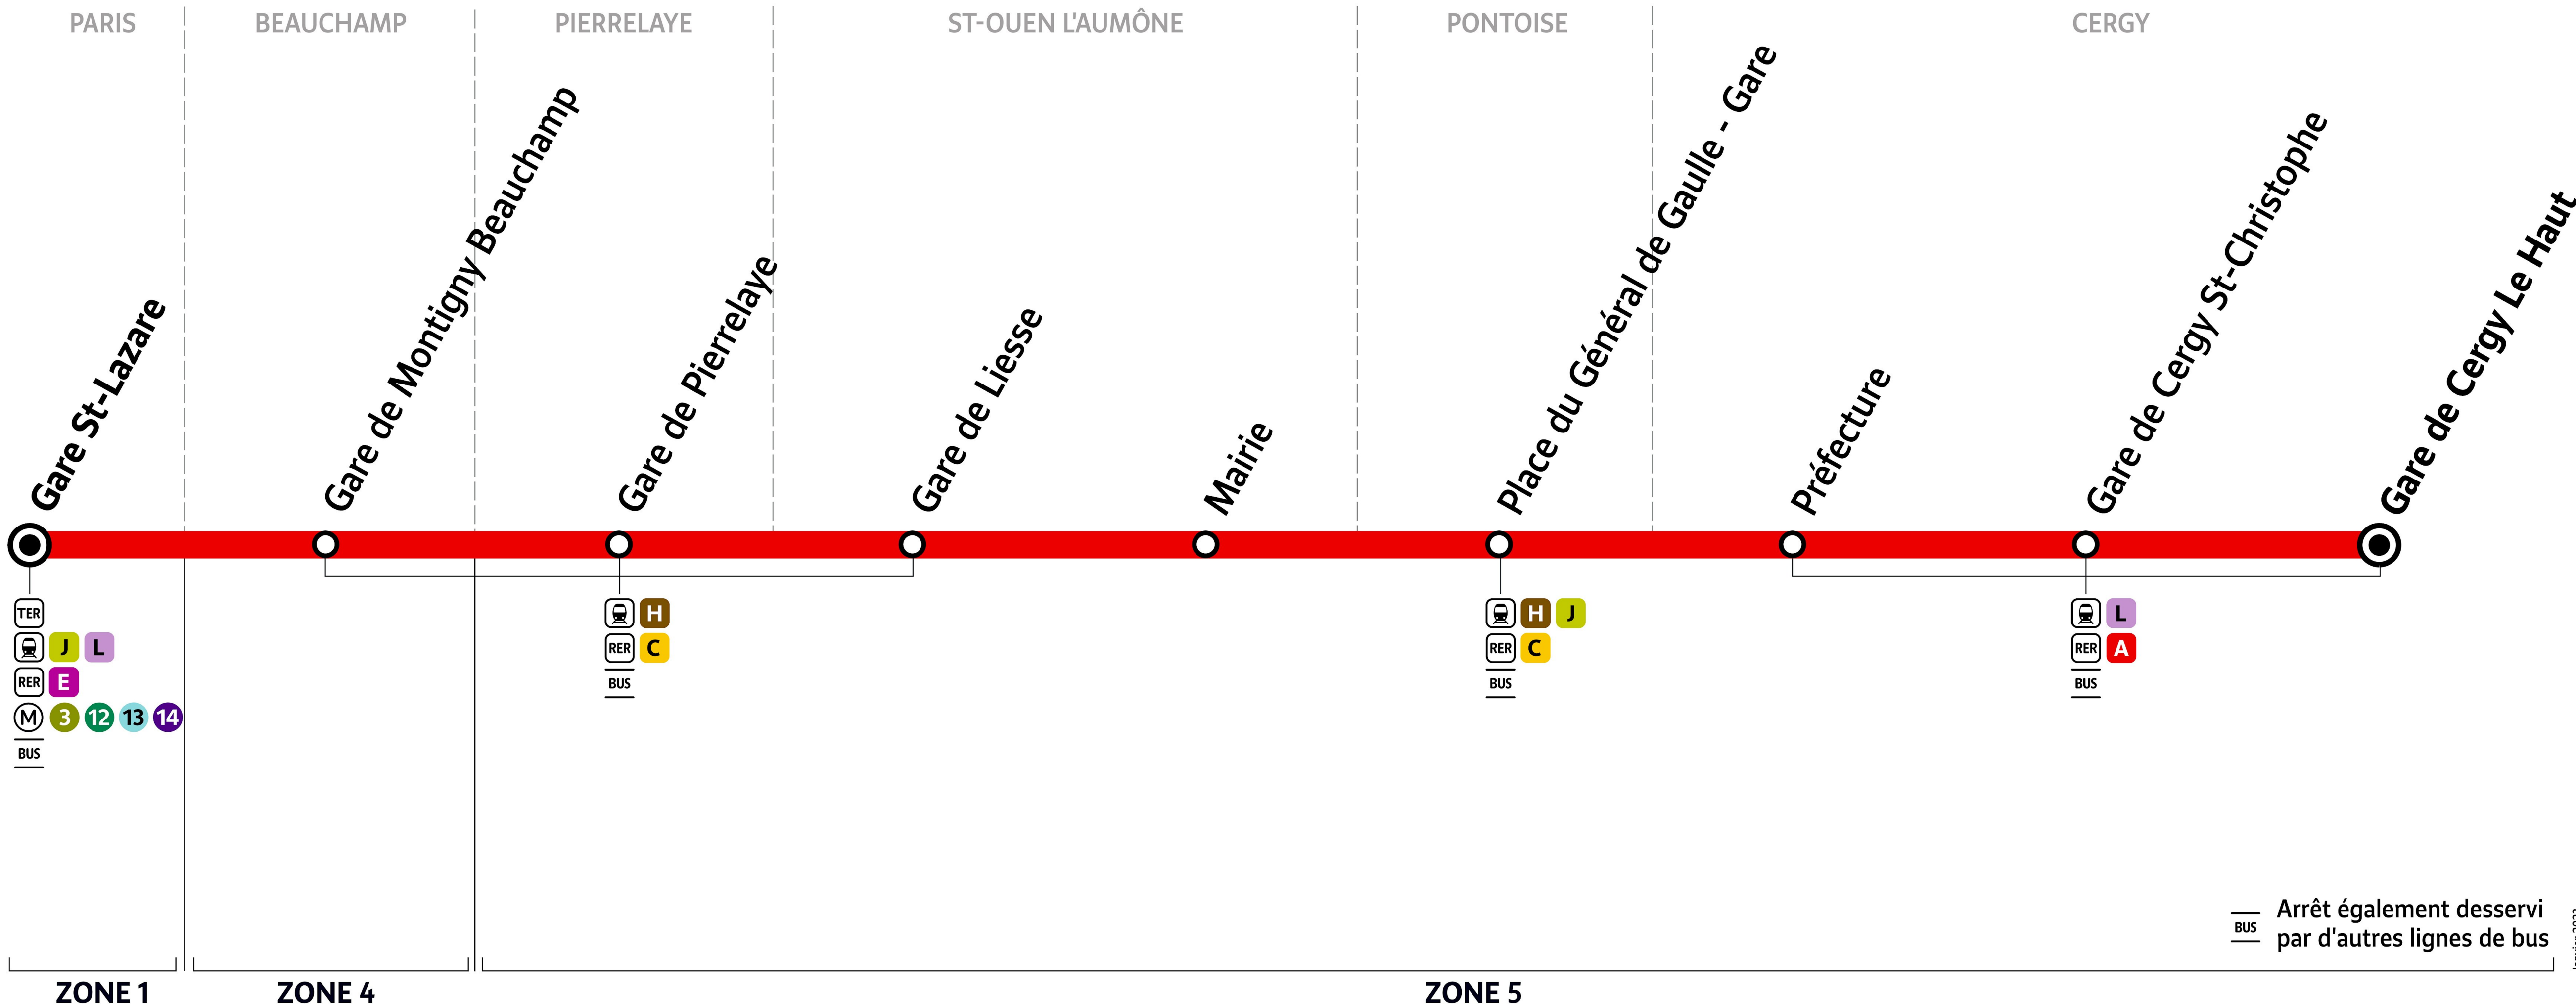

SNCF Noctilien Paris night bus N150 map

From Gare Saint-Lazare to Gare de Cergy le Haut bus route map with stops and transport connections

Via - EUtouring.com
Reproduced with Permission

discovering more of Paris France

Paris Public Transport

Paris Transport Systems

Related transport maps

- Paris Metro Maps
- RER train lines
- Paris buses
- Tramway lines
- CDG Airport shuttle services
- Orly Airport shuttle services

EUtouring.com

helping you discover more of Paris France

— Arrêt également desservi
BUS par d'autres lignes de bus