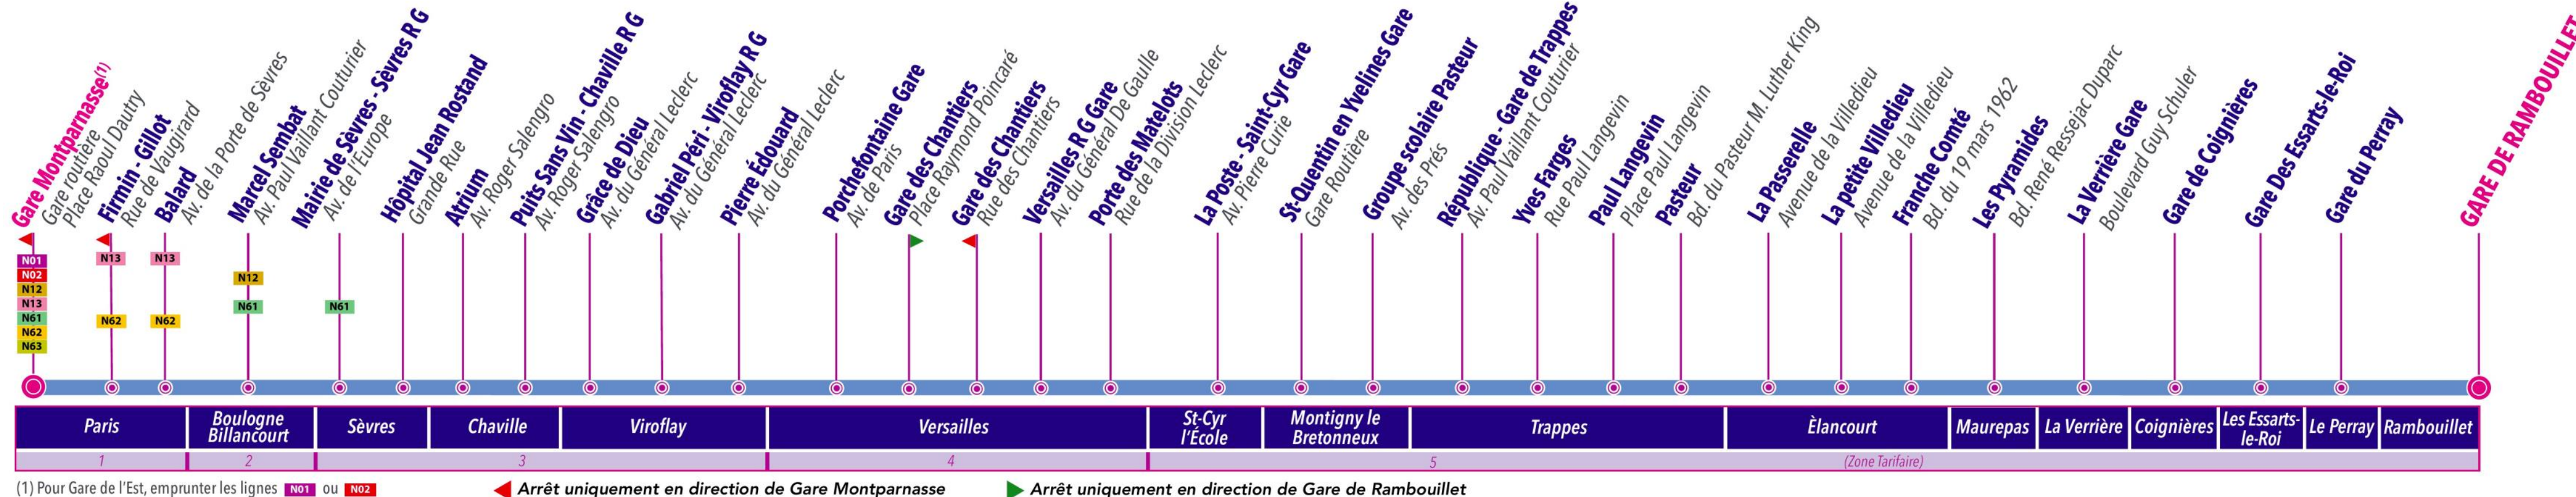

# SNCF Noctilien Paris night bus N145 map

Gare Montparnasse to Gare de Rambouillet bus route map with stops and transport connections

Via - [EUtouring.com](http://EUtouring.com)  
Reproduced with Permission

discovering more of Paris France

Paris Public Transport

[Paris Transport Systems](#)

Related transport maps

- [Paris Metro Maps](#)
- [RER train lines](#)
- [Paris buses](#)
- [Tramway lines](#)
- [CDG Airport shuttle services](#)
- [Orly Airport shuttle services](#)

(1) Pour Gare de l'Est, emprunter les lignes **N01** ou **N02**