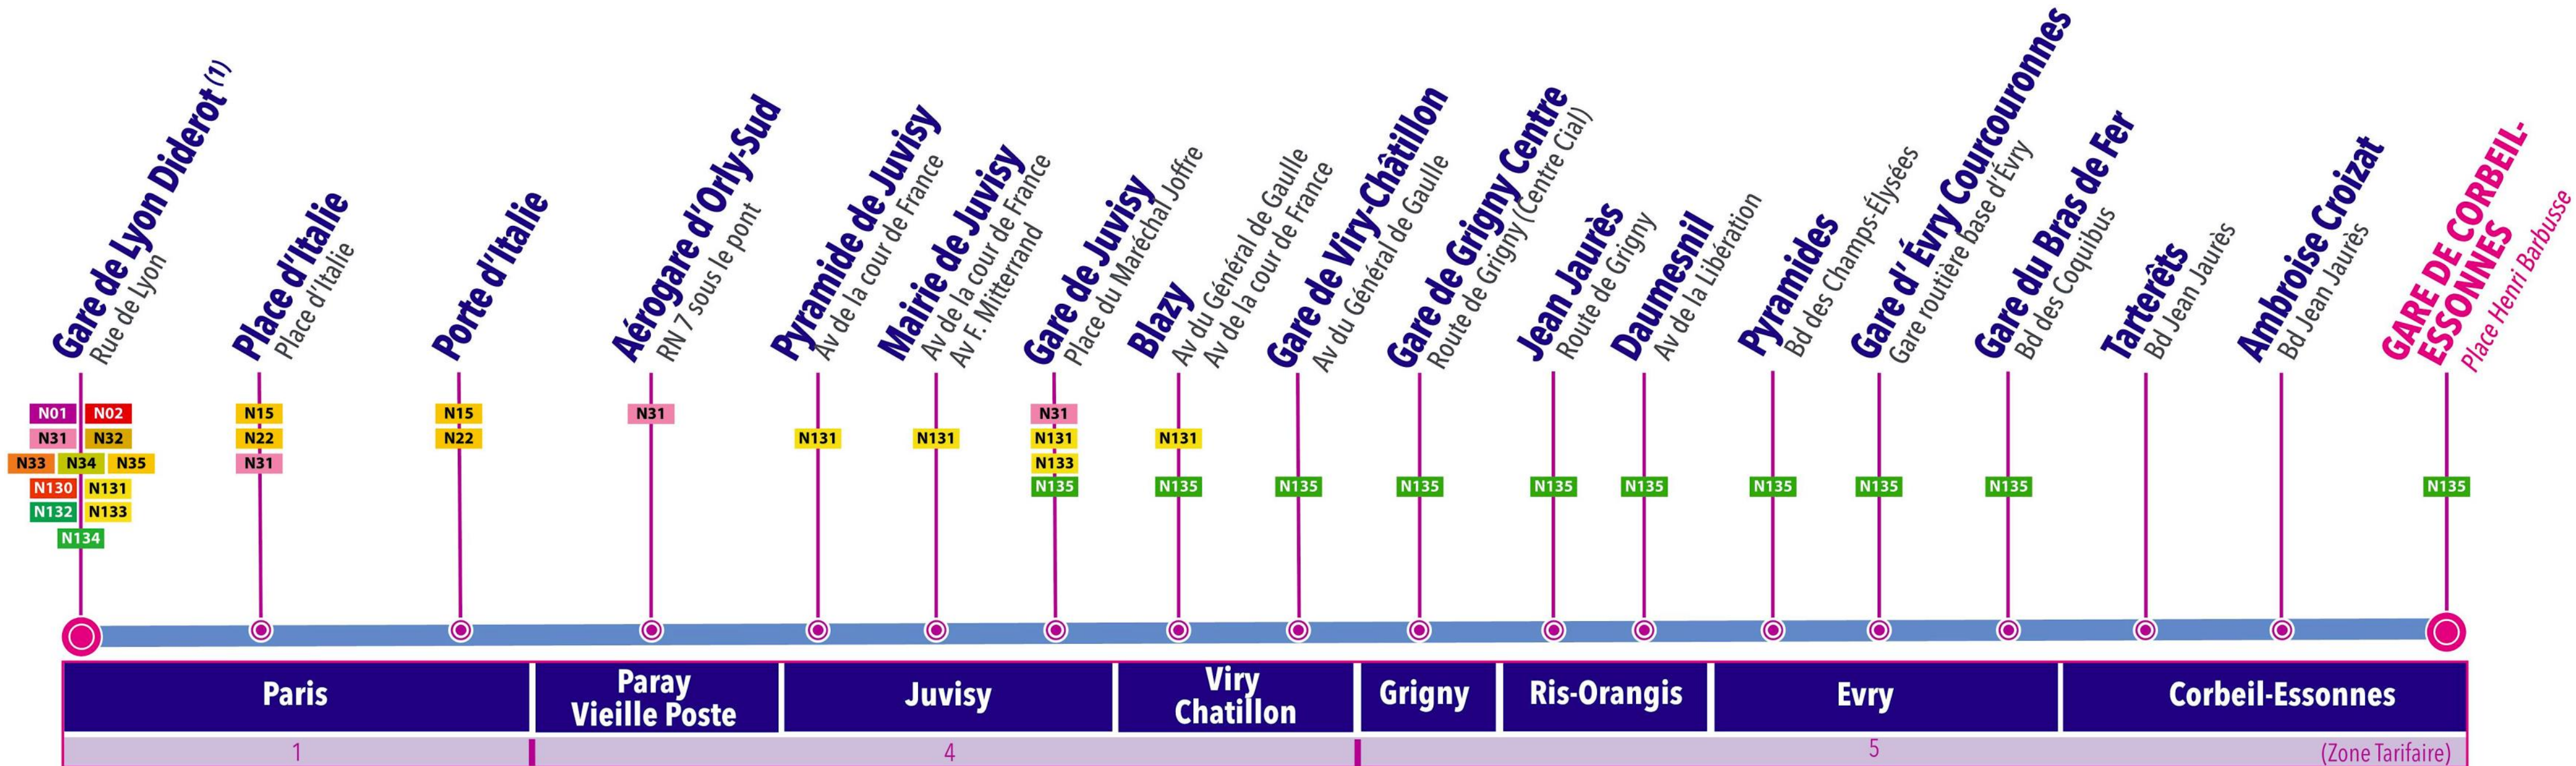

SNCF Noctilien Paris night bus N144 map

Gare de Lyon to Gare de Corbeil-Essonnes bus route map with stops and transport connections

Via - EUtouring.com
Reproduced with Permission

discovering more of Paris France

Paris Public Transport

Paris Transport Systems

Related transport maps

- [Paris Metro Maps](#)
- [RER train lines](#)
- [Paris buses](#)
- [Tramway lines](#)
- [CDG Airport shuttle services](#)
- [Orly Airport shuttle services](#)

(1) Pour Gare de l'Est, emprunter les lignes **N01** ou **N02**