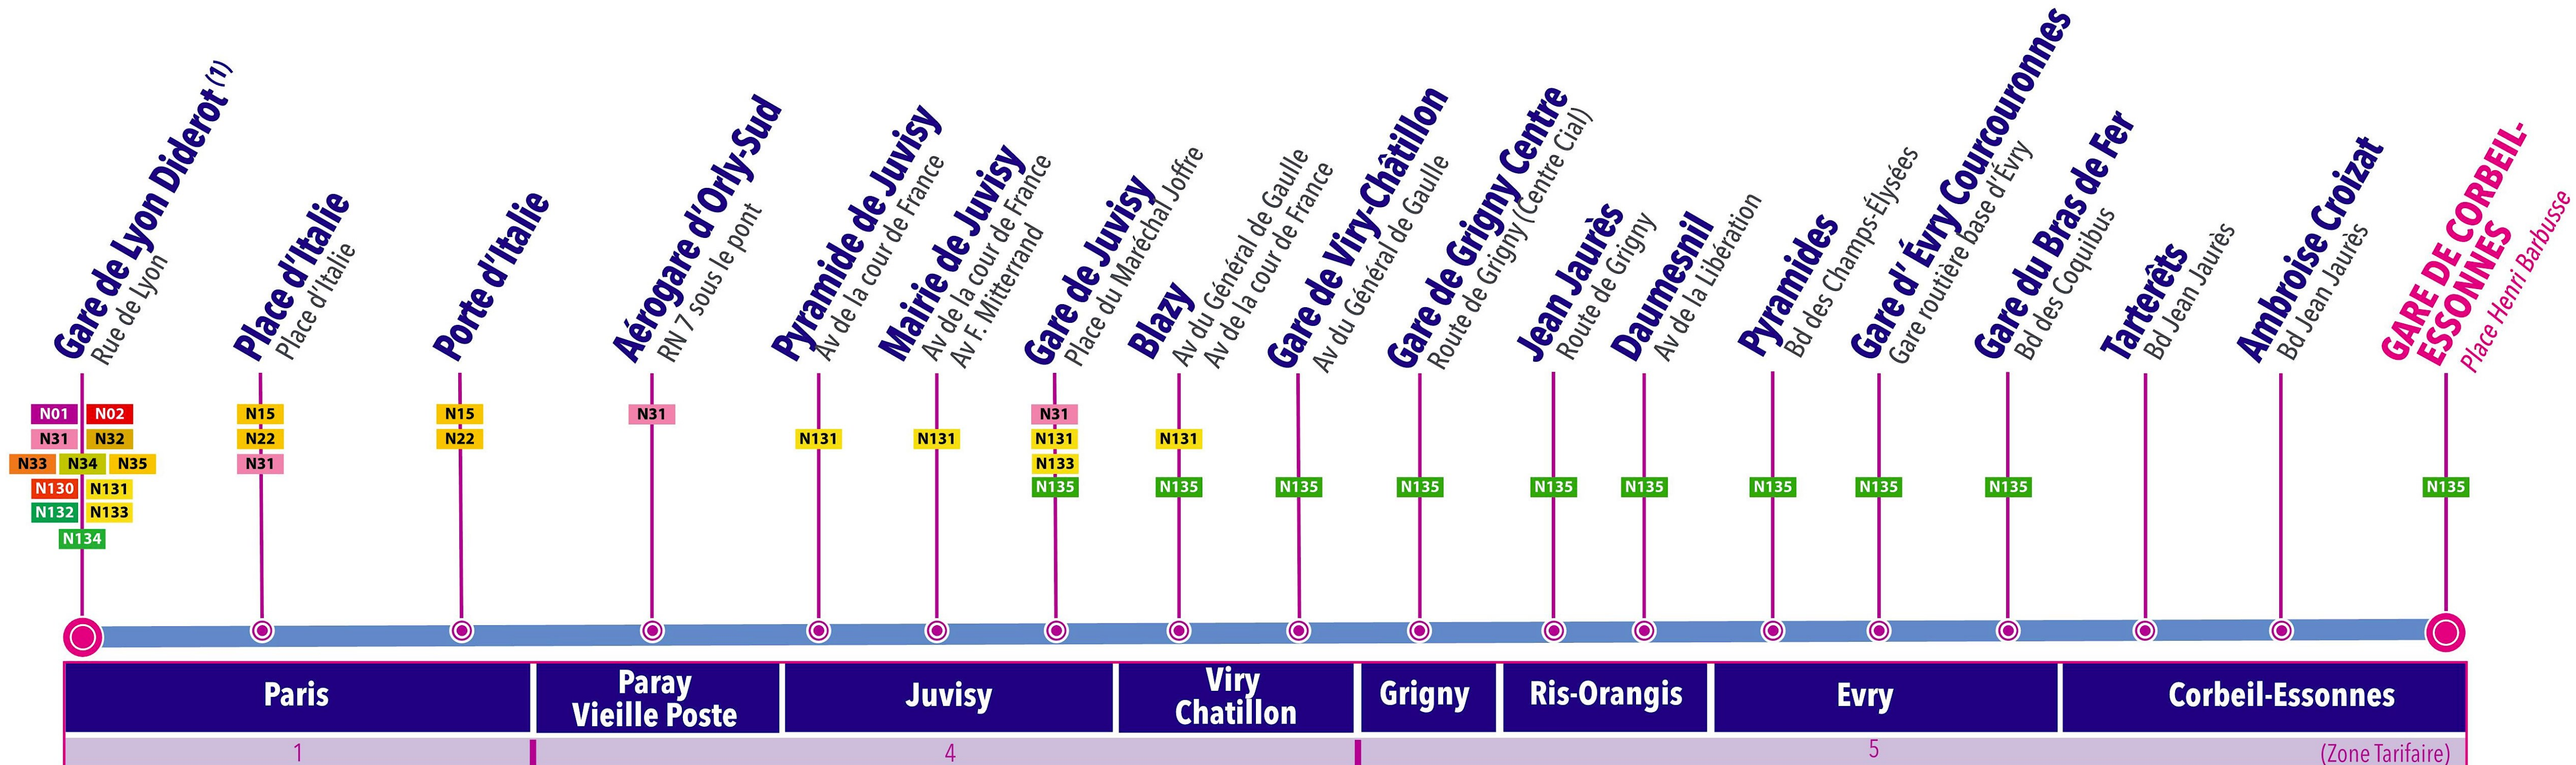

# SNCF Noctilien Paris night bus N144 map

From Gare de Lyon to Gare de Corbeil-Essonnes bus route map with stops and transport connections

Via - EUtouring.com

Reproduced with Permission

discovering more of Paris France

Paris Public Transport

Paris Transport Systems

Related transport maps

- [Paris Metro Maps](#)
- [RER train lines](#)
- [Paris buses](#)
- [Tramway lines](#)
- [CDG Airport shuttle services](#)
- [Orly Airport shuttle services](#)

EUtouring.com

helping you discover more of Paris France

(1) Pour Gare de l'Est, emprunter les lignes **N01** ou **N02**