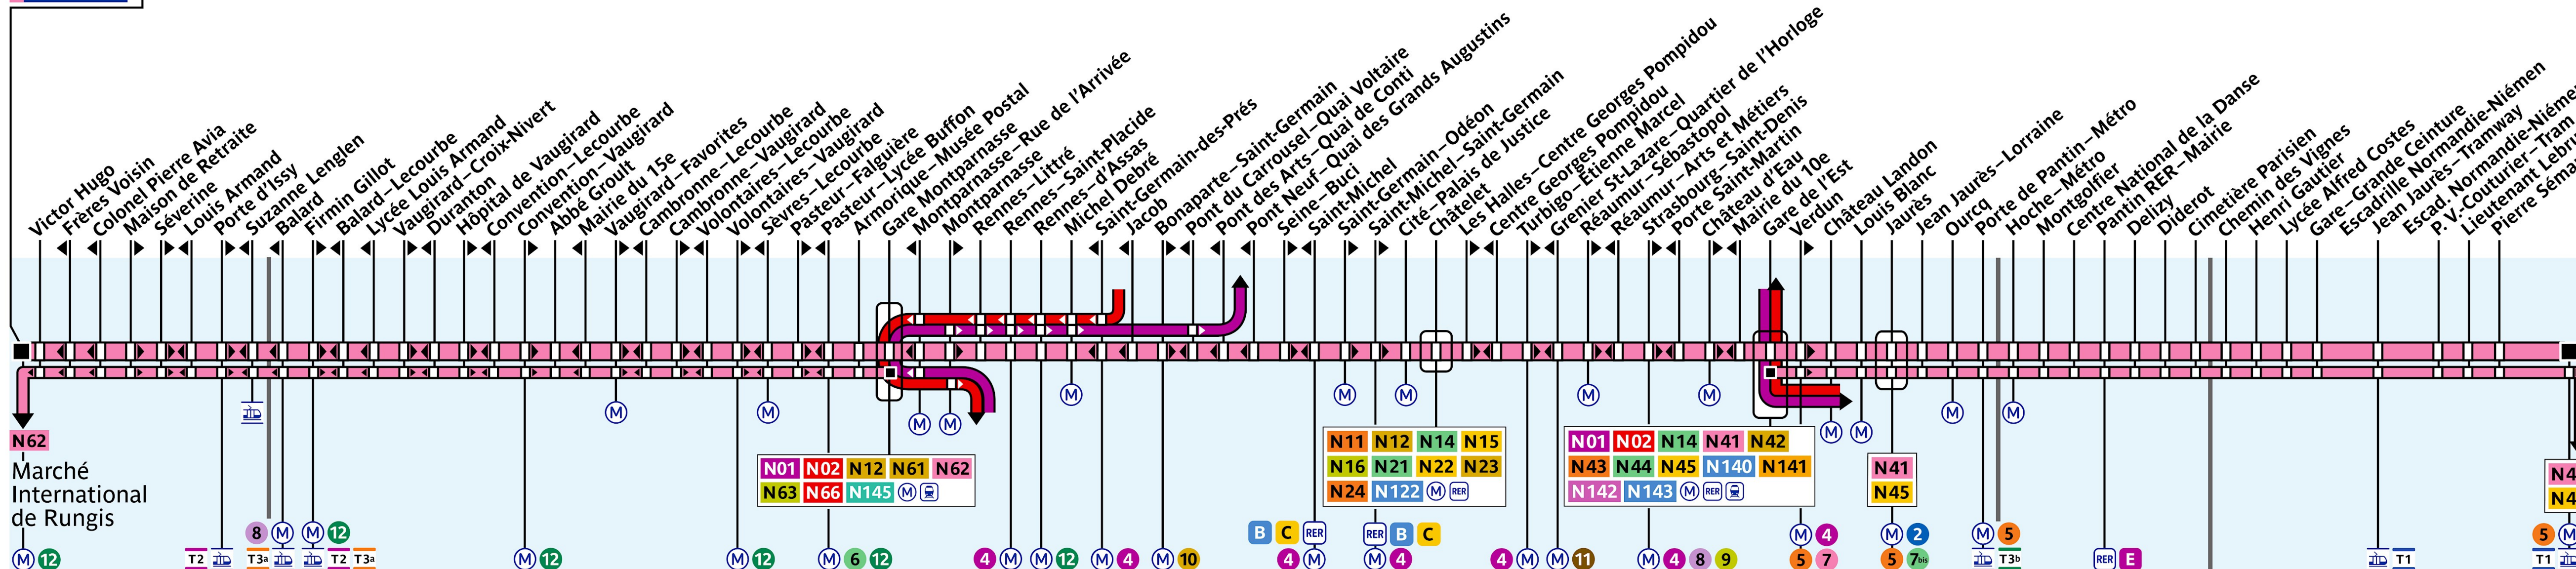

RATP Noctilien Paris night bus N13 line

From Mairie d'Issy to Bobigny Pablo Picasso night bus route map with stops and transport connections

Via - EUtouring.com

Reproduced with Permission

helping you discover more of Paris

Paris Public Transport

Paris Transport Systems

Related transport maps

- Paris Metro Maps
- RER train lines
- Paris buses
- Tramway lines
- CDG Airport shuttle services
- Orly Airport shuttle services

N13 Mairie d'Issy

Bobigny – Pablo Picasso

ISSY PARIS ISSY
ZONE TARIF. 1-2
 LIGNE EXPLOITÉE PAR LA RATP

PARIS
ZONE TARIFAIRE 1

PANTIN
ZONE TARIF. 2

BOBIGNY
ZONE TARIFAIRE 3

EUtouring.com
 discovering more of Paris France