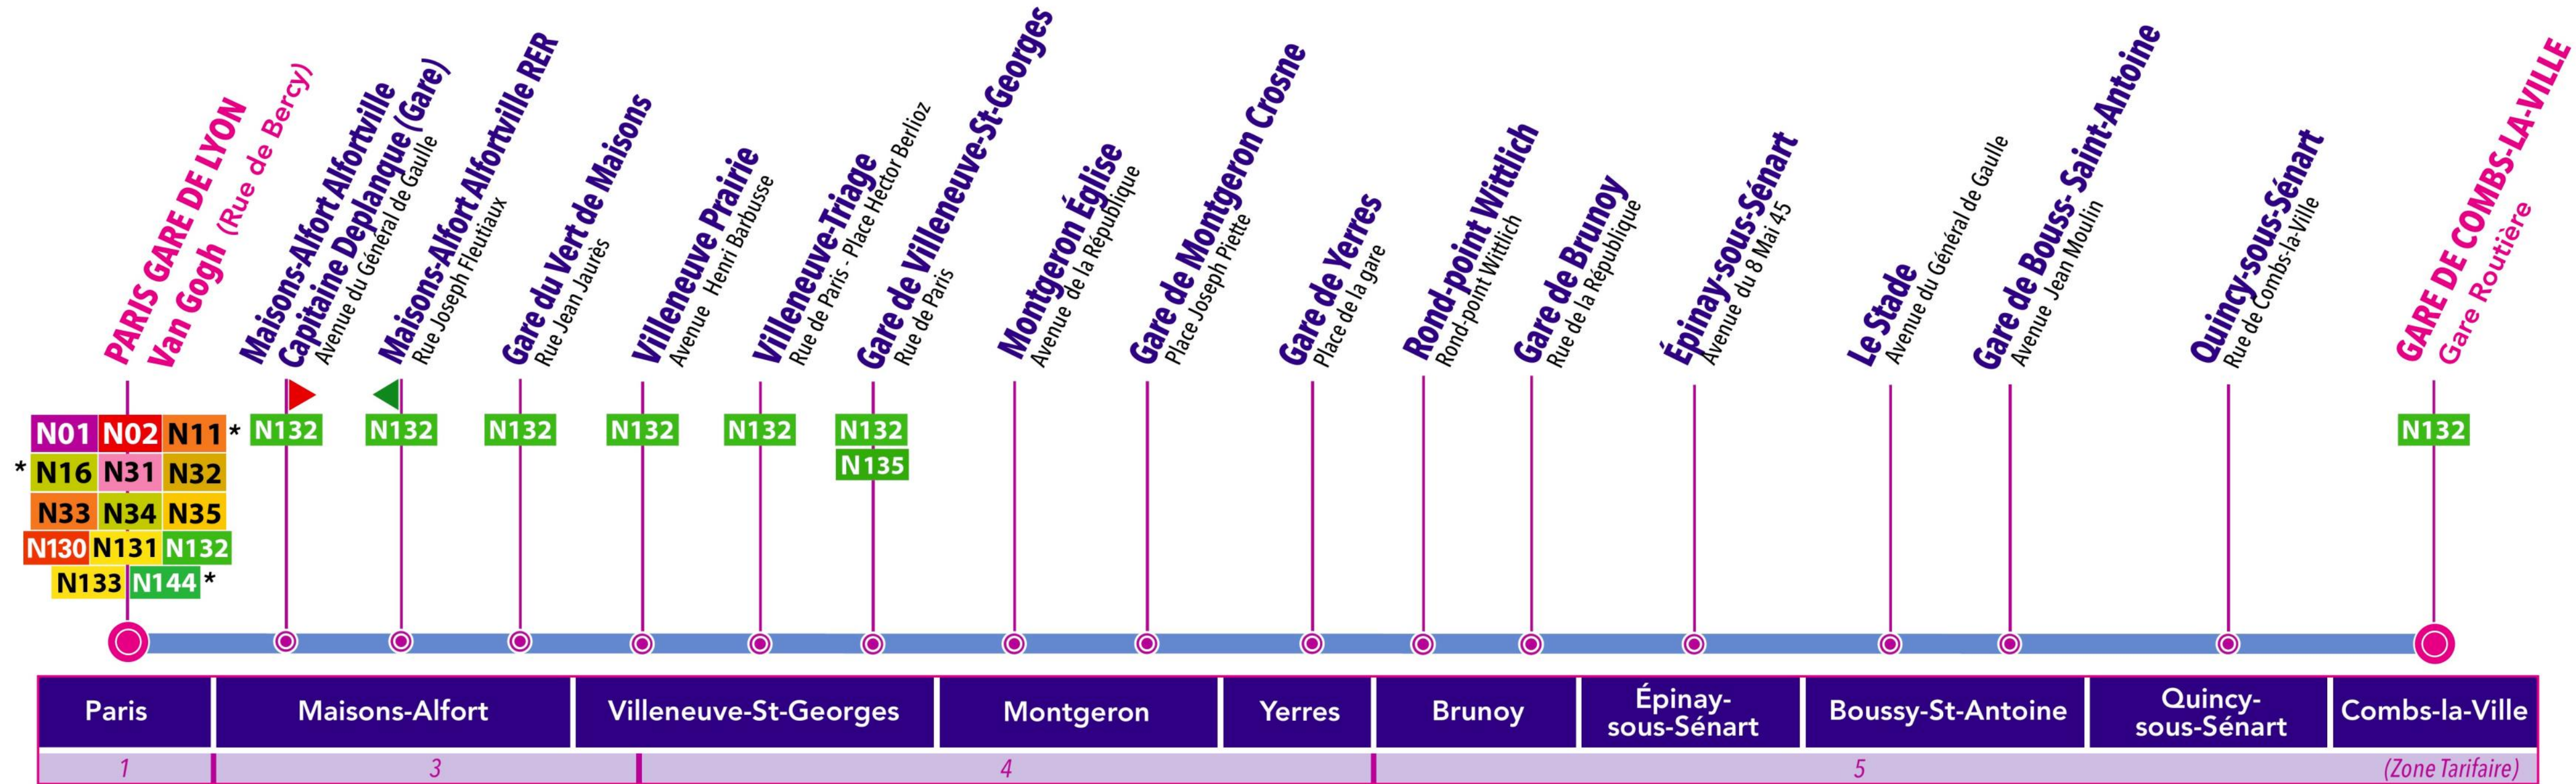

SNCF Noctilien Paris night bus N134 map

Gare de Lyon to Gare de Combs-la-Ville bus route map with stops and transport connections

Via - EUtouring.com
Reproduced with Permission
discovering more of Paris France

Paris Public Transport

Paris Transport Systems

Related transport maps

- [Paris Metro Maps](#)
- [RER train lines](#)
- [Paris buses](#)
- [Tramway lines](#)
- [CDG Airport shuttle services](#)
- [Orly Airport shuttle services](#)

* Gare de Lyon - Diderot pour les N11, N16 et N144

▶ Arrêt en direction de Melun

◀ Arrêt en direction de Paris Gare de Lyon