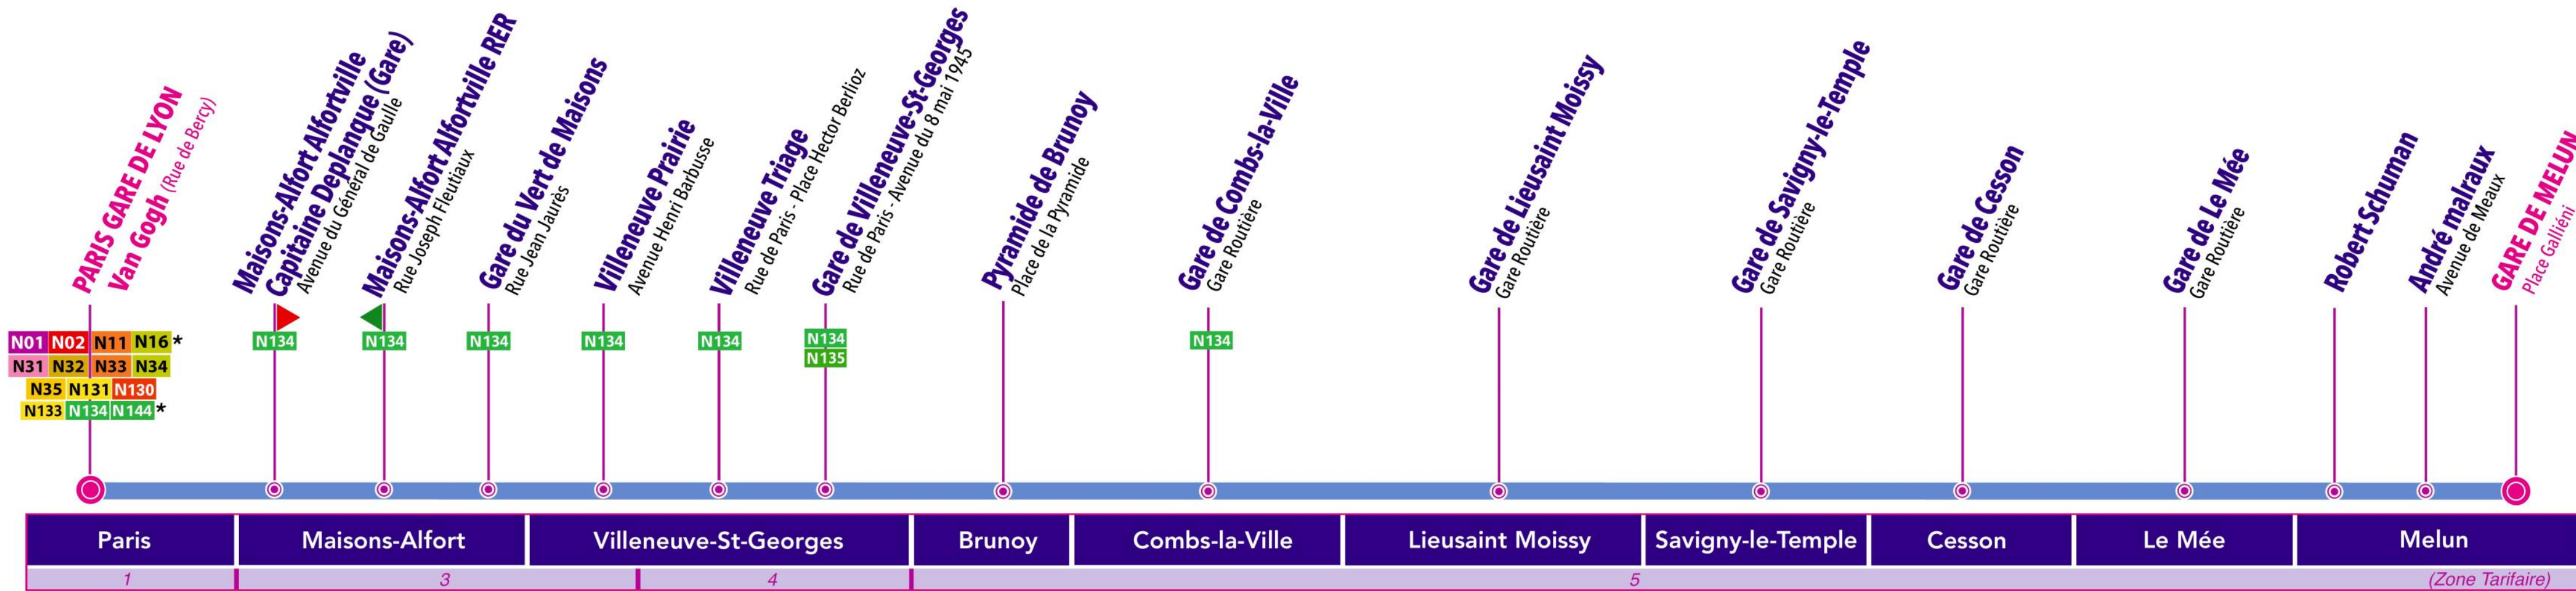

SNCF Noctilien Paris night bus N132 map

Gare de Lyon to Gare de Melun bus route map with stops and transport connections

Via - EUtouring.com
Reproduced with Permission

discovering more of Paris France

Paris Public Transport

Paris Transport Systems

Related transport maps

- [Paris Metro Maps](#)
- [RER train lines](#)
- [Paris buses](#)
- [Tramway lines](#)
- [CDG Airport shuttle services](#)
- [Orly Airport shuttle services](#)

* Gare de Lyon - Diderot pour les N11, N16 et N144

▶ Arrêt en direction de Melun

◀ Arrêt en direction de Paris Gare de Lyon