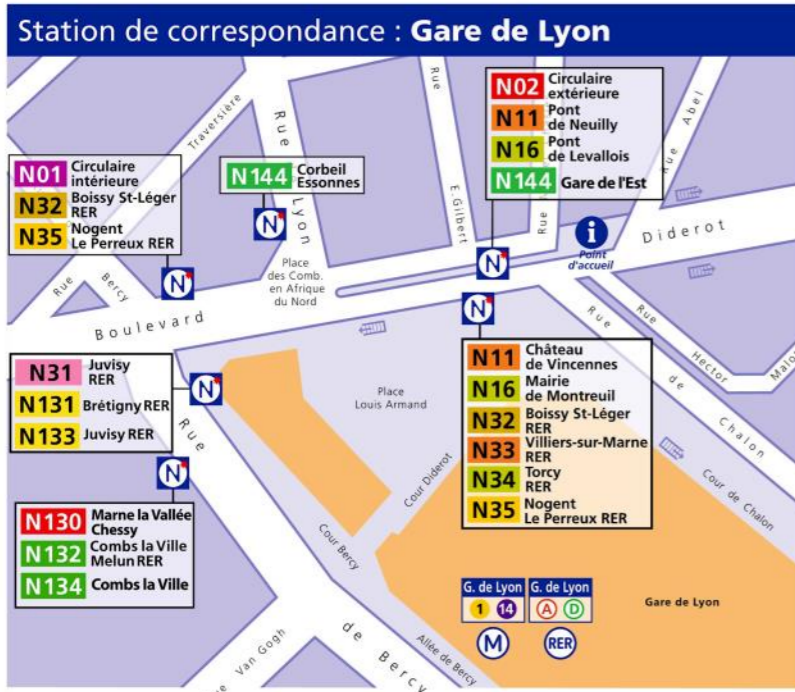

Paris public transport systems

- Paris Metro Maps
- RER train lines
- Paris tramway lines
- Paris buses

SNCF Paris night bus N131 timetables and route map

Gare de Lyon to Gare de Bretigny

© STIF - octobre 2005