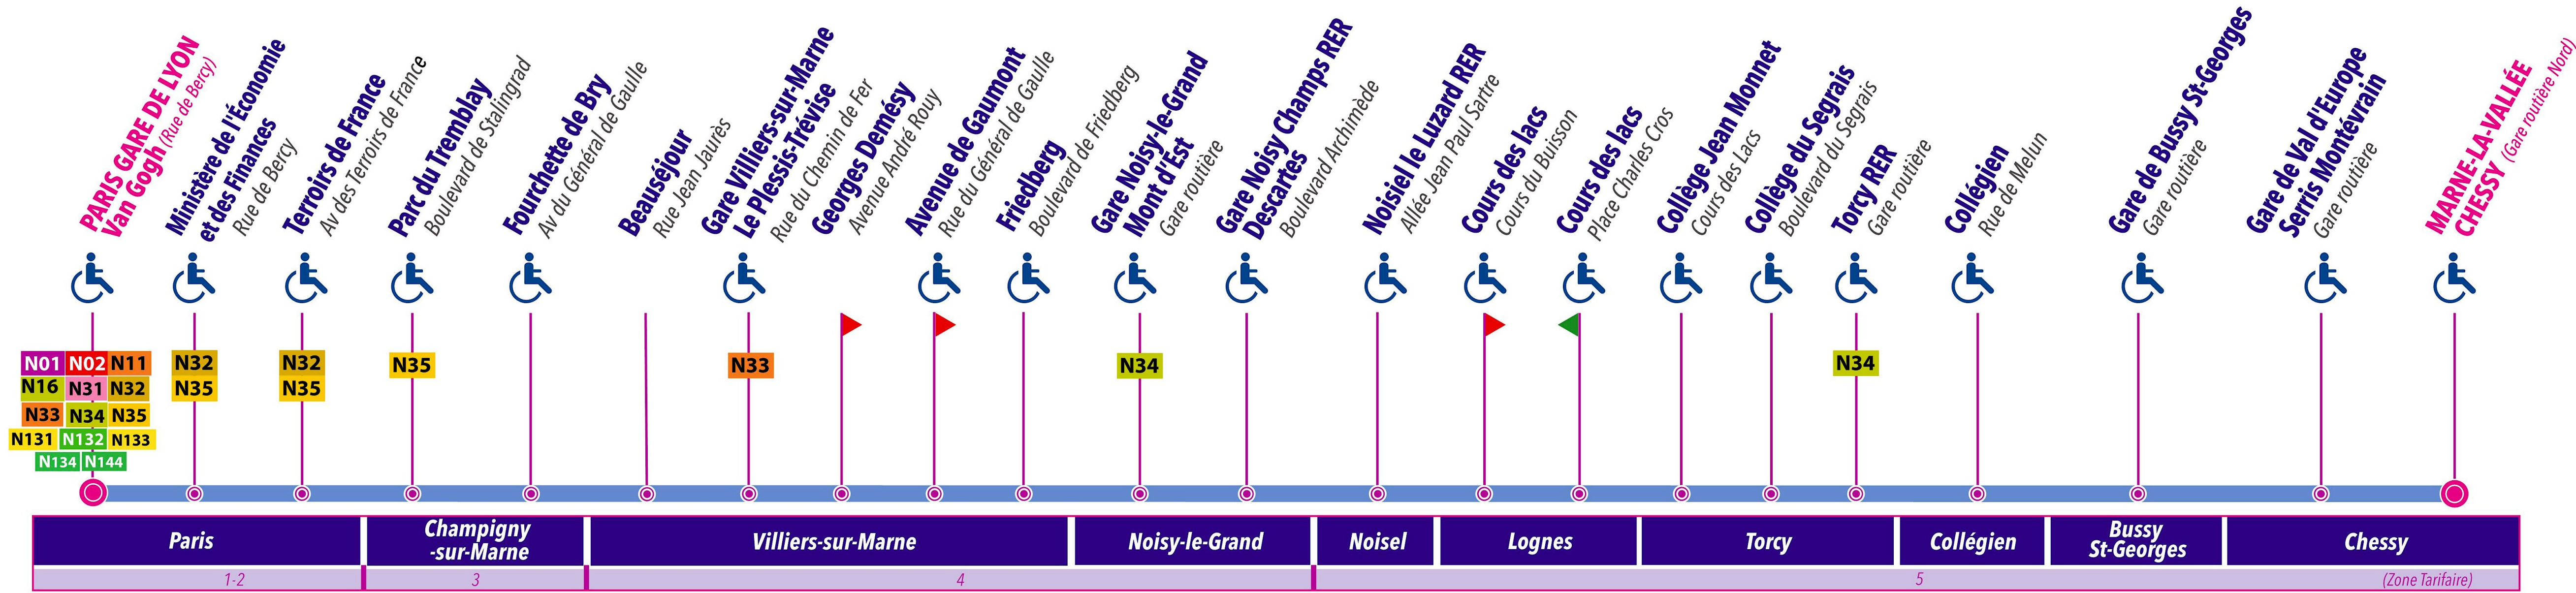

# SNCF Noctilien Paris night bus N130 map

From Gare de Lyon to Marne-la-Vallee Chessy bus route map with stops and transport connections

Via - EUtouring.com  
Reproduced with Permission  
discovering more of Paris France

**N** N130

Paris Public Transport

Paris Transport Systems

Related transport maps

-  [Paris Metro Maps](#)
-  [RER train lines](#)
-  [Paris buses](#)
-  [Tramway lines](#)
-  [CDG Airport shuttle services](#)
-  [Orly Airport shuttle services](#)

EUtouring.com

helping you discover more of Paris France

▶ Arrêt uniquement en direction de Marne la Vallée Chessy

◀ Arrêt uniquement en direction de Gare de Lyon Van Gogh