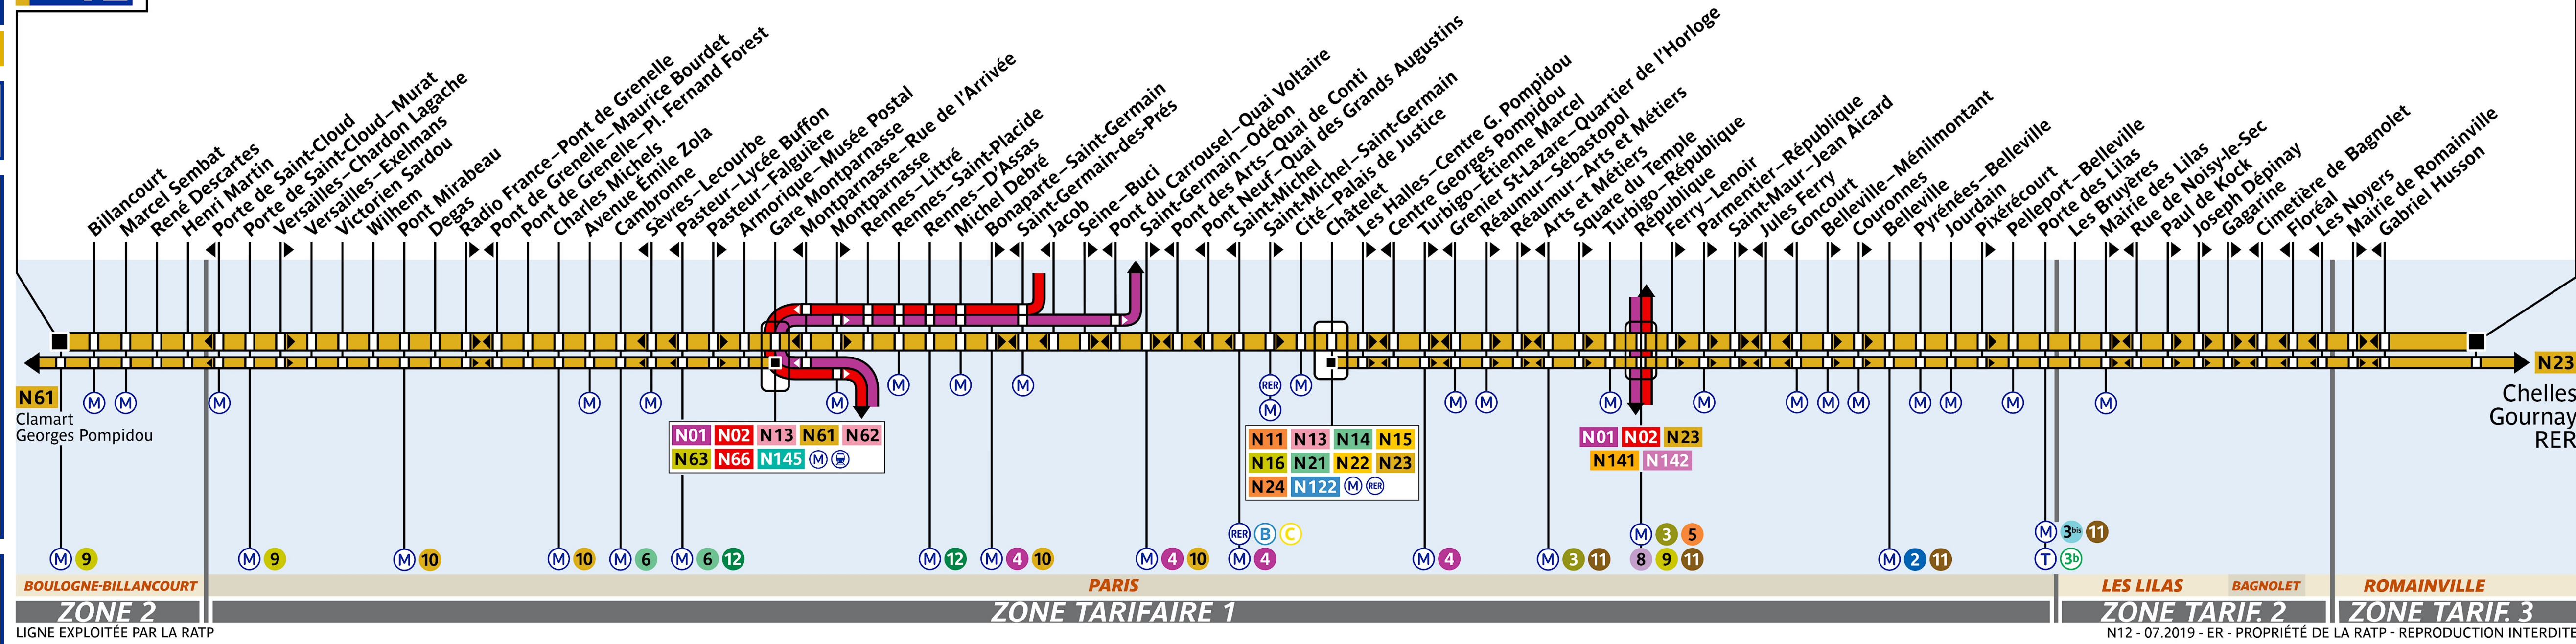

RATP Noctilien Paris night bus N12 map

From Pont de Sevres to Romainville - Carnot bus route map with stops and transport connections

Via - EUtouring.com

Reproduced with Permission

discovering more of Paris France

N12 Pont de Sèvres

Romainville - Carnot

Paris Public Transport

Paris Transport Systems

Related transport maps

- Paris Metro Maps
- RER train lines
- Paris buses
- Tramway lines
- CDG Airport shuttle services
- Orly Airport shuttle services