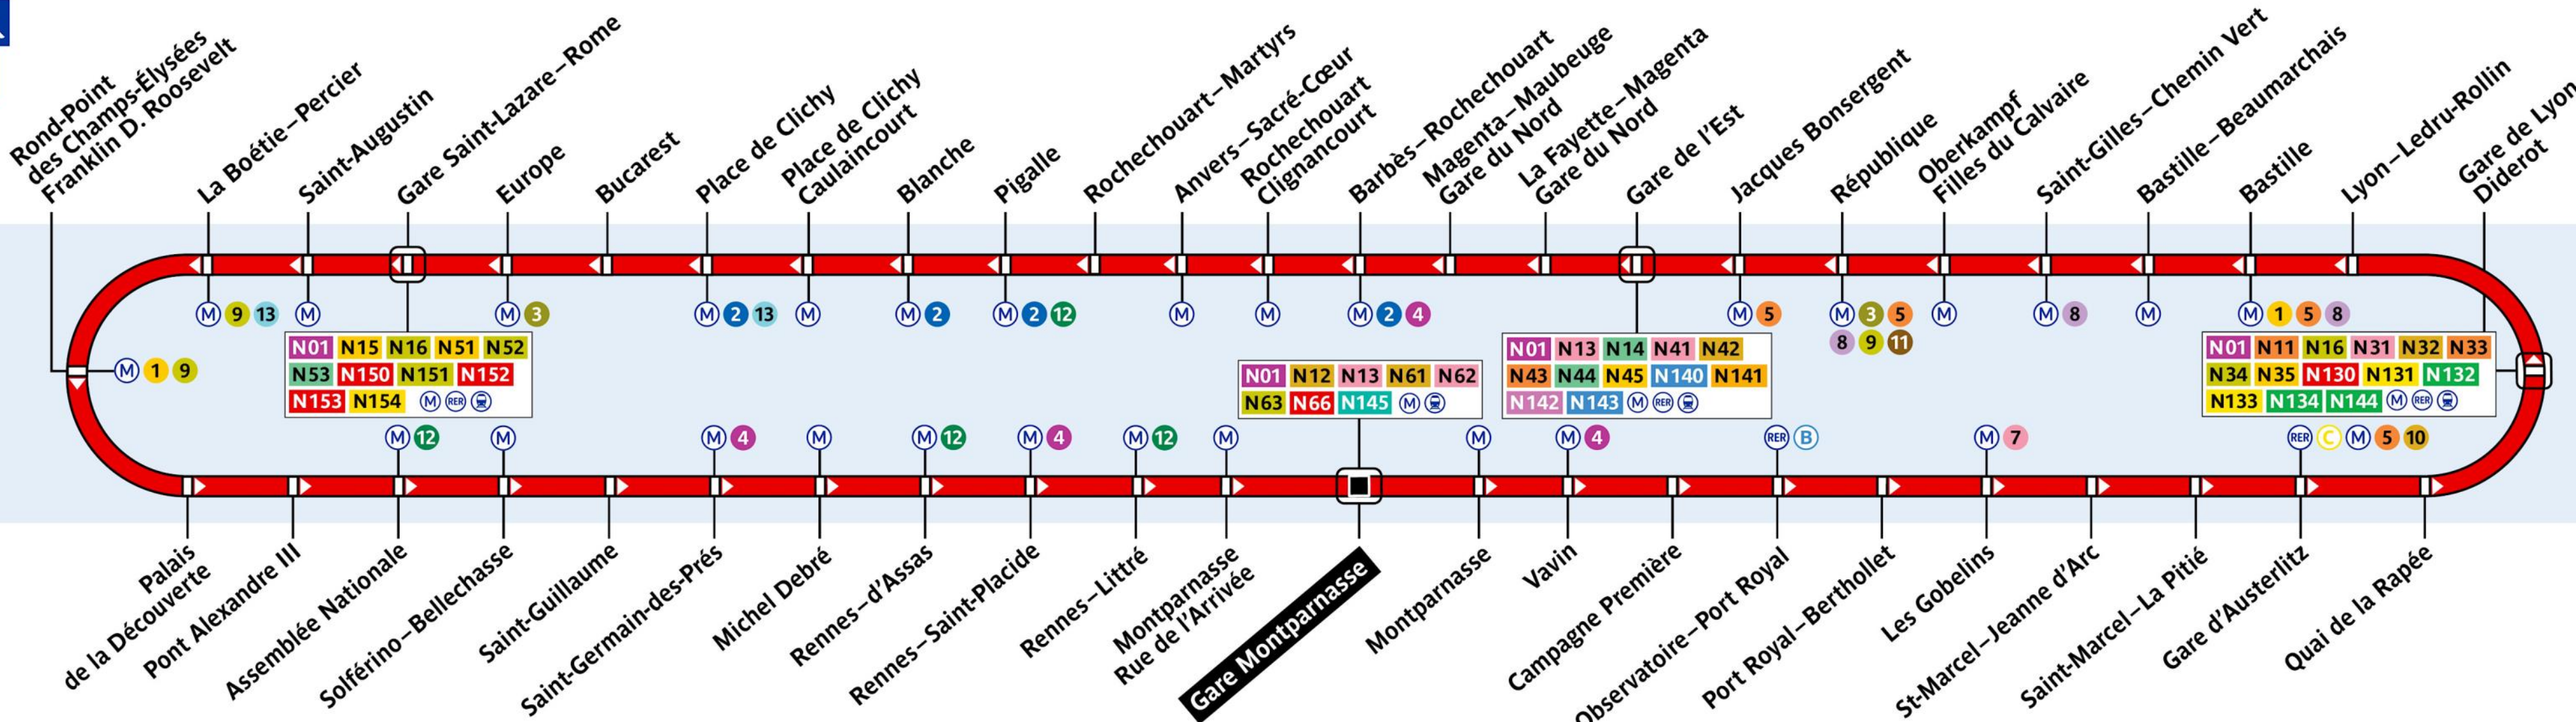

RATP Noctilien Paris night bus N02 line

Gare Montparnasse circular bus route map with stops and transport connections

Via - EUtouring.com
Reproduced with Permission

discovering more of Paris France

Paris Transport Systems

Related transport maps

- Paris Metro Maps
- RER train lines
- Paris buses
- Tramway lines
- CDG Airport shuttle services
- Orly Airport shuttle services

LIGNE EXPLOITÉE PAR LA RATP

ZONE TARIFAIRE 1

N02 - 04 2019 - CP - PROPRIÉTÉ DE LA RATP - REPRODUCTION INTERDITE