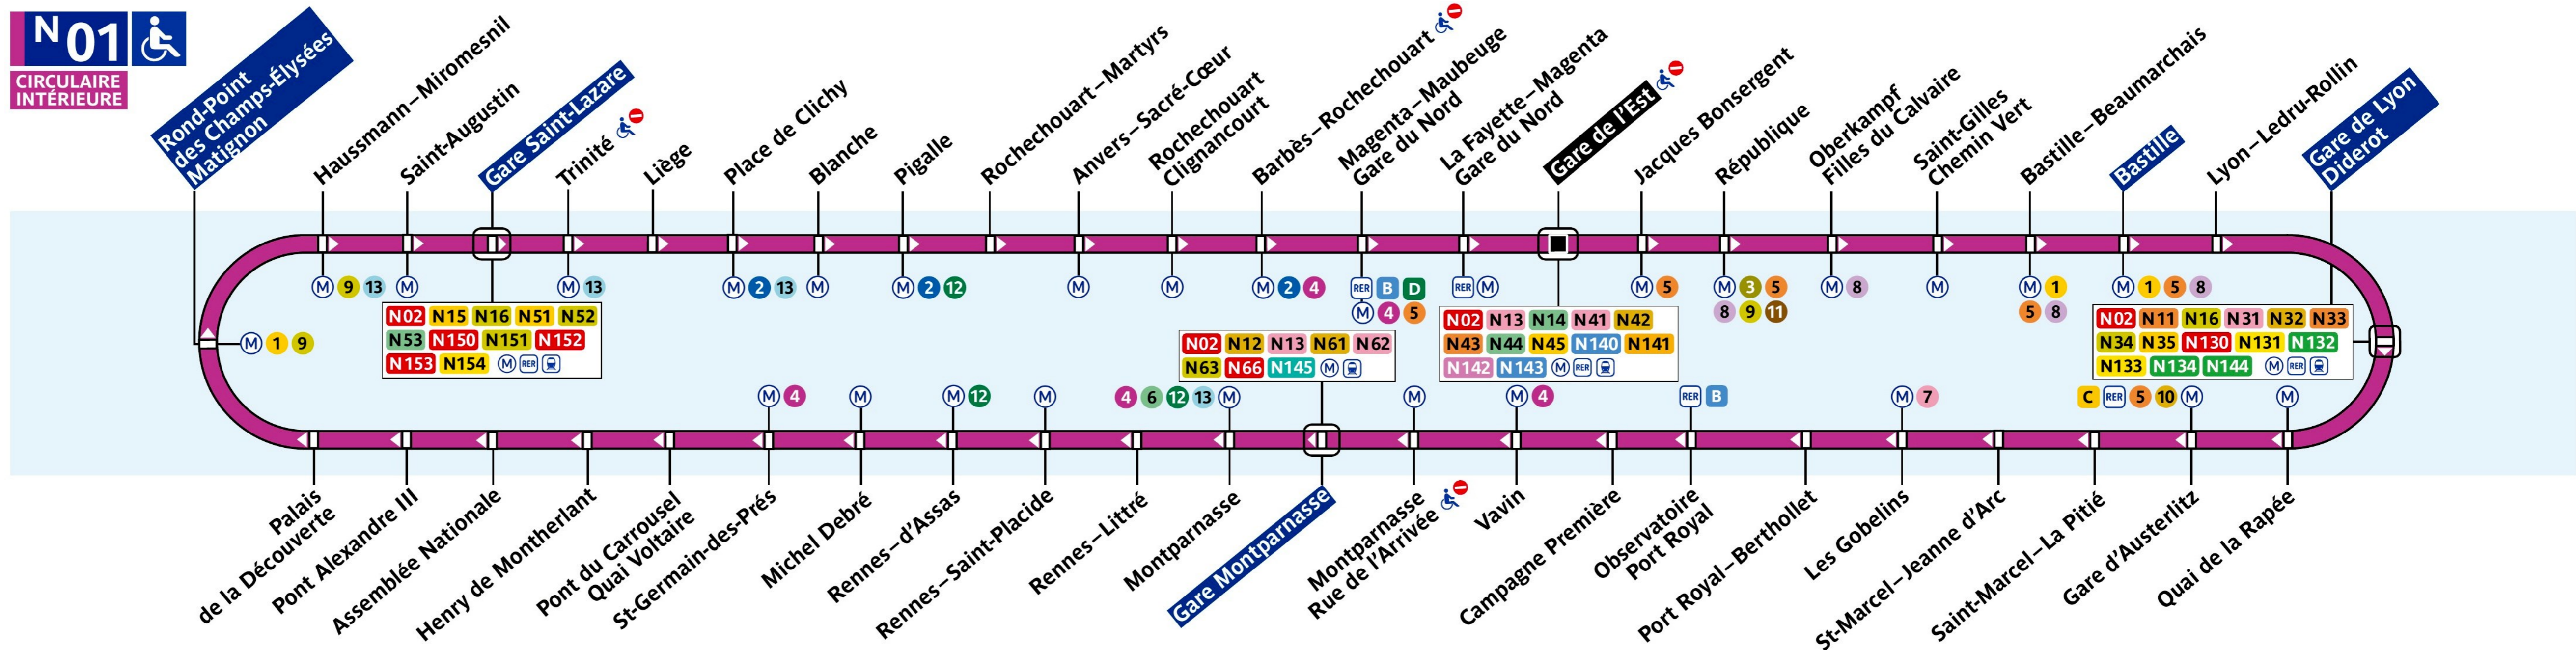

RATP Noctilien Paris night bus N01 line

Gare de l'Est Circular bus route map with stops and transport connections

Via - EUtouring.com
Reproduced with Permission
discovering more of Paris France

N01

Paris Public Transport

N01 

CIRCULAIRE INTÉRIEURE

Paris Transport Systems

- Related transport maps
-  Paris Metro Maps
 -  RER train lines
 -  Paris buses
 -  Tramway lines
 -  CDG Airport shuttle services
 -  Orly Airport shuttle services

EUtouring.com

helping you discover more of Paris France

ZONE TARIFAIRE 1

LIGNE EXPLOITÉE PAR LA RATP

N01 - 10.2020 - ERA - PROPRIÉTÉ DE LA RATP - REPRODUCTION INTERDITE