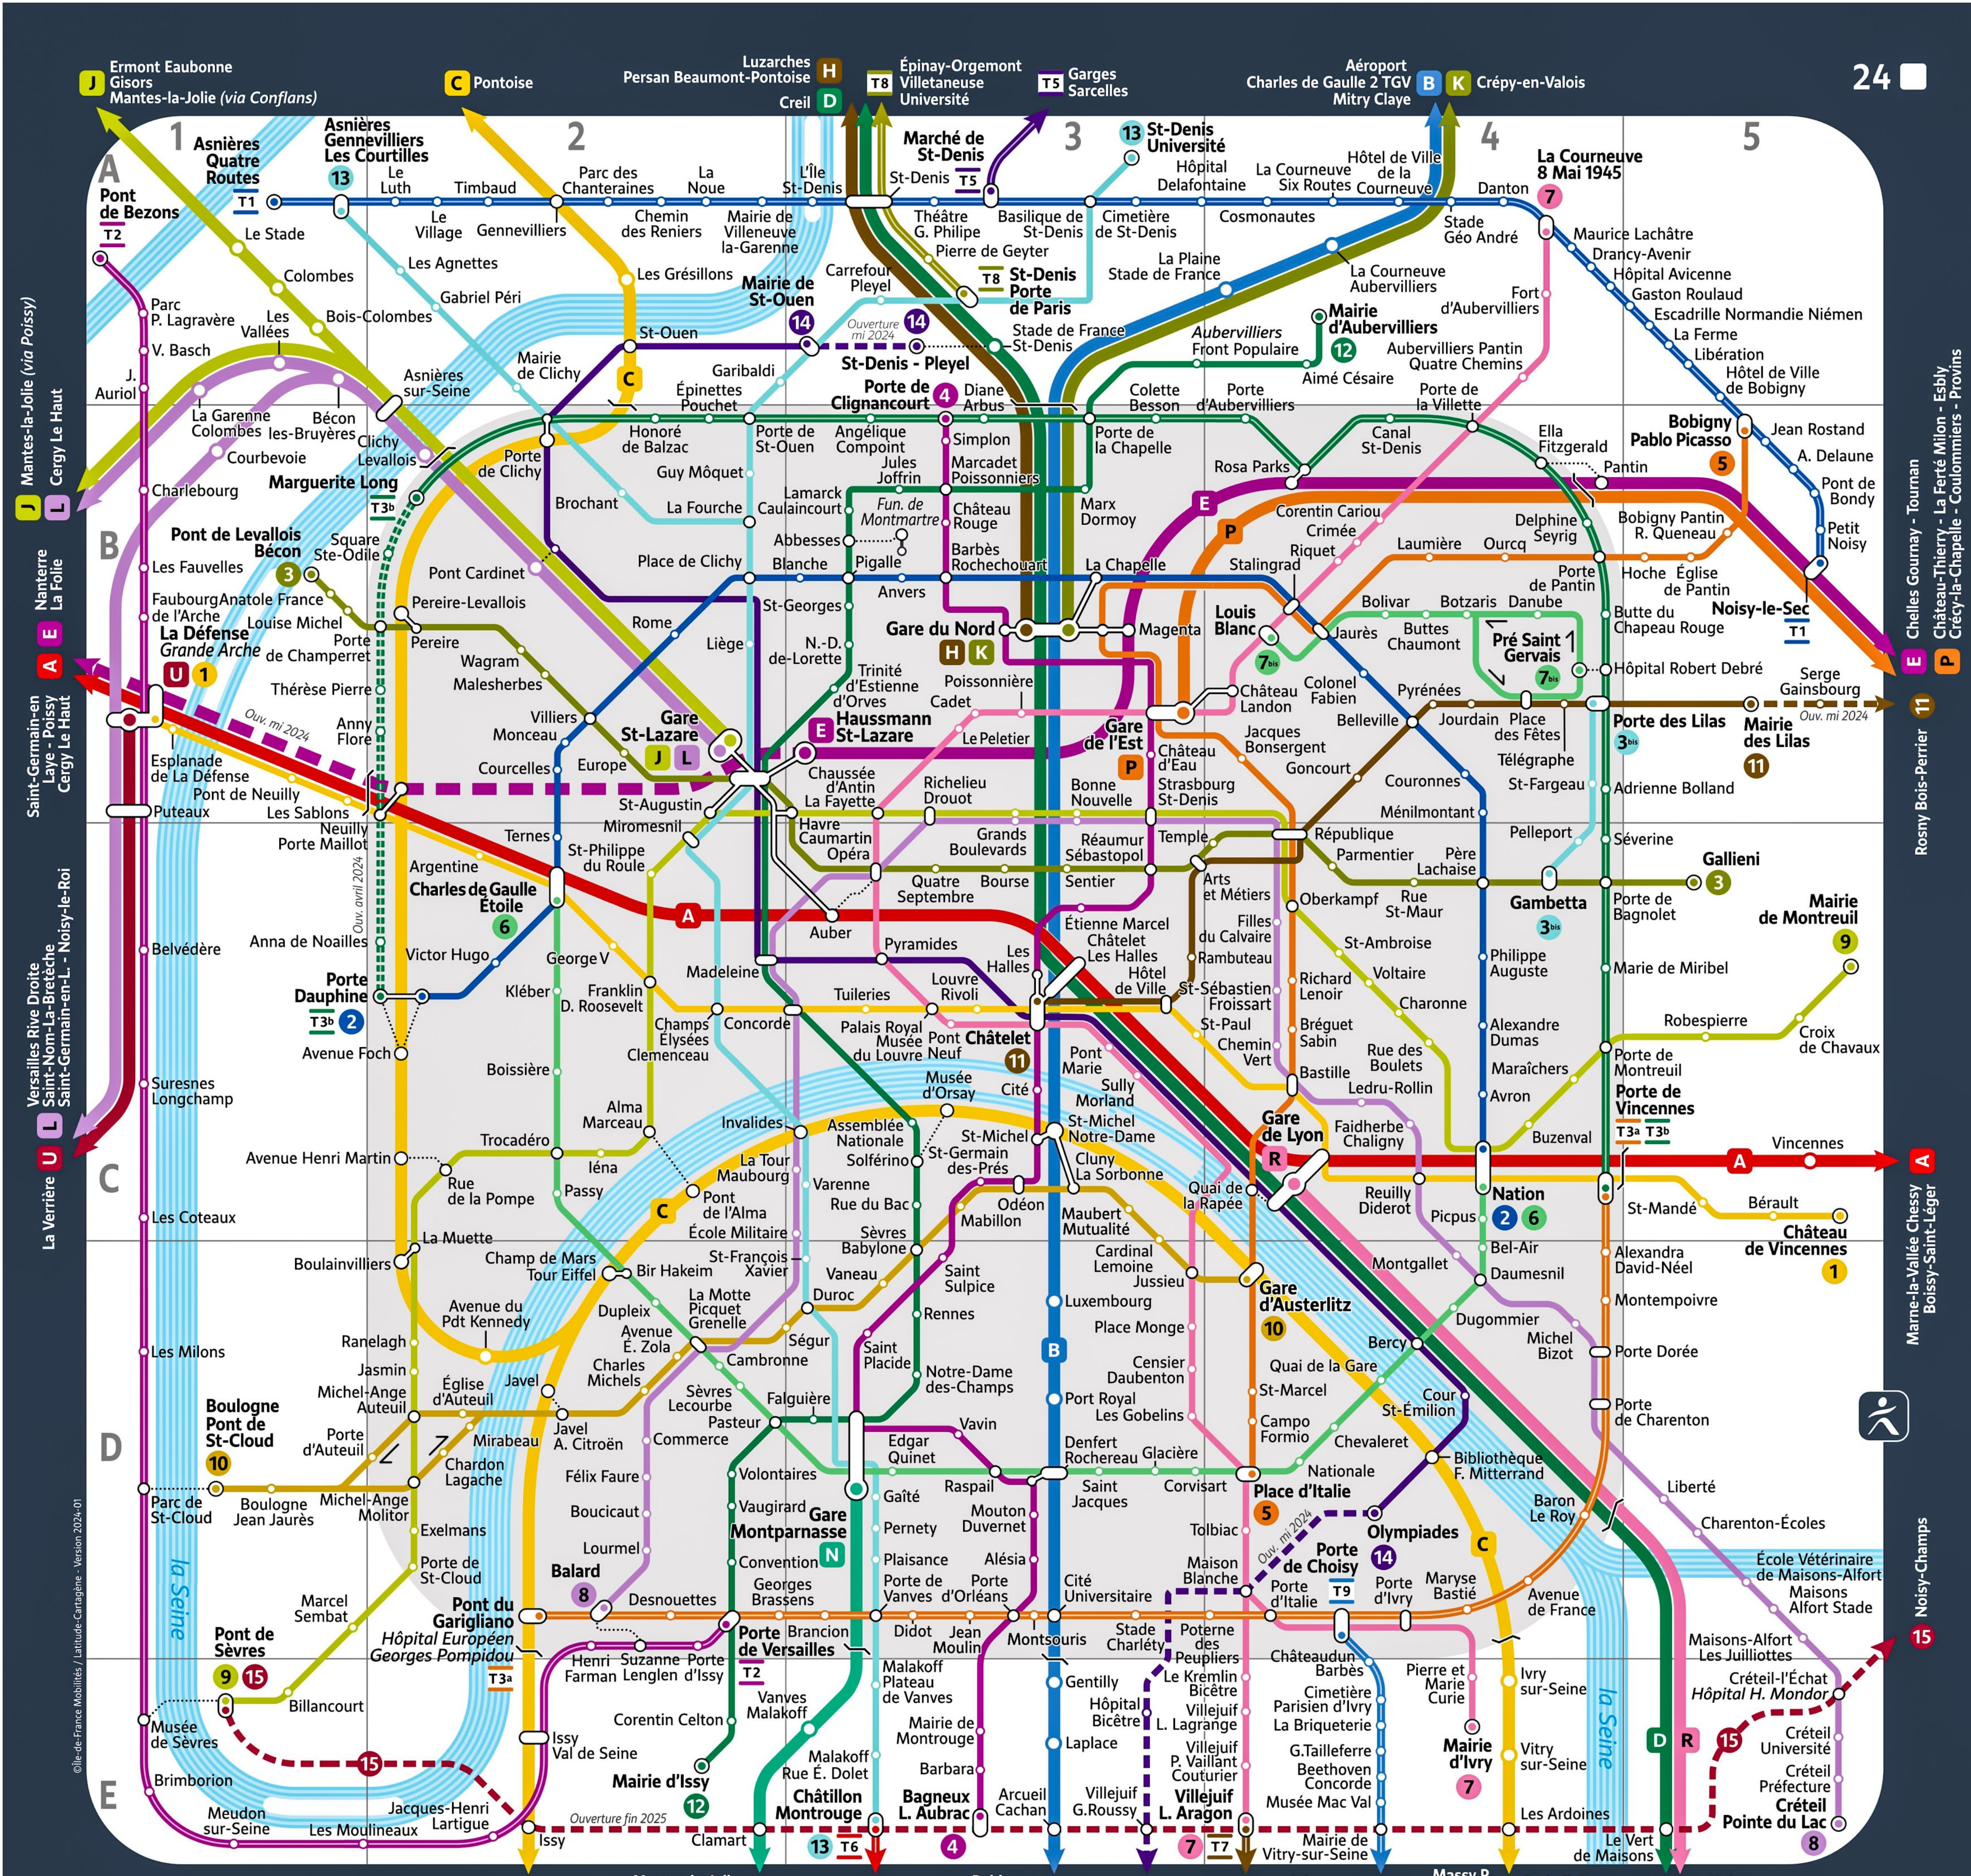

Paris metro stations grid plan

Map of the Paris Metro lines including station stops with grid plan and main transport connections

Via - EUtouring.com
helping you discover more of Paris

Edition January 2024

Paris Metro transport system

Below are direct button links for the latest detailed maps for each individual metro line showing stops and connections.

Paris Metro lines

Related Paris transport lines

Paris Trains and RER lines

Paris Tramways

Related Paris transport systems

- Paris Metro Maps
- RER train lines
- Paris buses
- Paris night buses
- Tramway lines
- Batobus river bus
- Velib bike hire
- CDG Airport shuttle services
- Orly Airport shuttle services