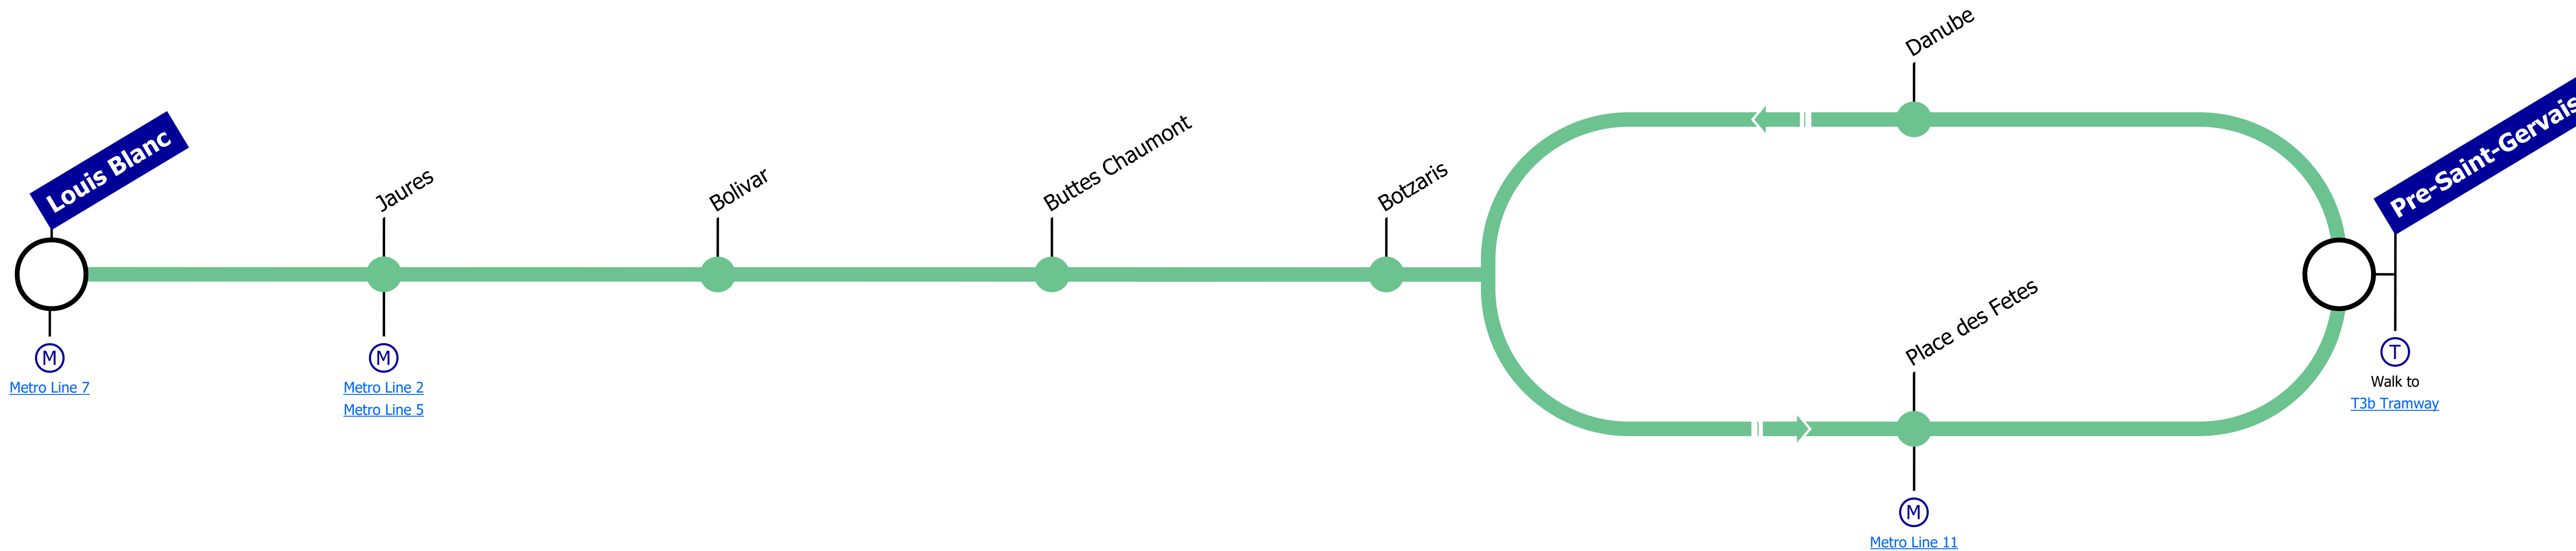

Paris Metro line 7bis

Louis Blanc to Pre-Saint-Gervais metro map with station stops and main transport connections

Via - EUtouring.com

helping you discover more of Paris

Paris Metropolitan System

Paris Transport Systems

Related transport maps

- [Paris Metro Maps](#)
- [RER train lines](#)
- [Paris buses](#)
- [Tramway lines](#)
- [CDG Airport shuttle services](#)
- [Orly Airport shuttle services](#)

Paris Metro lines with terminus points

- | | |
|---|---|
| Metro line 1 — La Defense
Ch. de Vincennes | Metro line 7b — Louis Blanc
Pre-Saint-Gervais |
| Metro line 2 — Pte Dauphine
Nation | Metro line 8 — Balard
Creteil |
| Metro line 3 — Levallois
Gallieni | Metro line 9 — Pont des Sevres
Montreuil |
| Metro line 3b — Pte des Lilas
Gambetta | Metro line 10 — Boulogne
Gare d'Austerlitz |
| Metro line 4 — Pte de Clichancourt
Montrouge | Metro line 11 — Chatelet
Mairie des Lilas |
| Metro line 5 — Bobigny
Place d'Italie | Metro line 12 — Auberilliers
Mairie d'Issy |
| Metro line 6 — Etoile
Nation | Metro line 13 — Asnieres-Gennevilliers
Saint-Denis . Chatillon |
| Metro line 7 — La Courneuve
Ivry . Villejuif | Metro line 14 — Saint-Lazare
Olymplades |