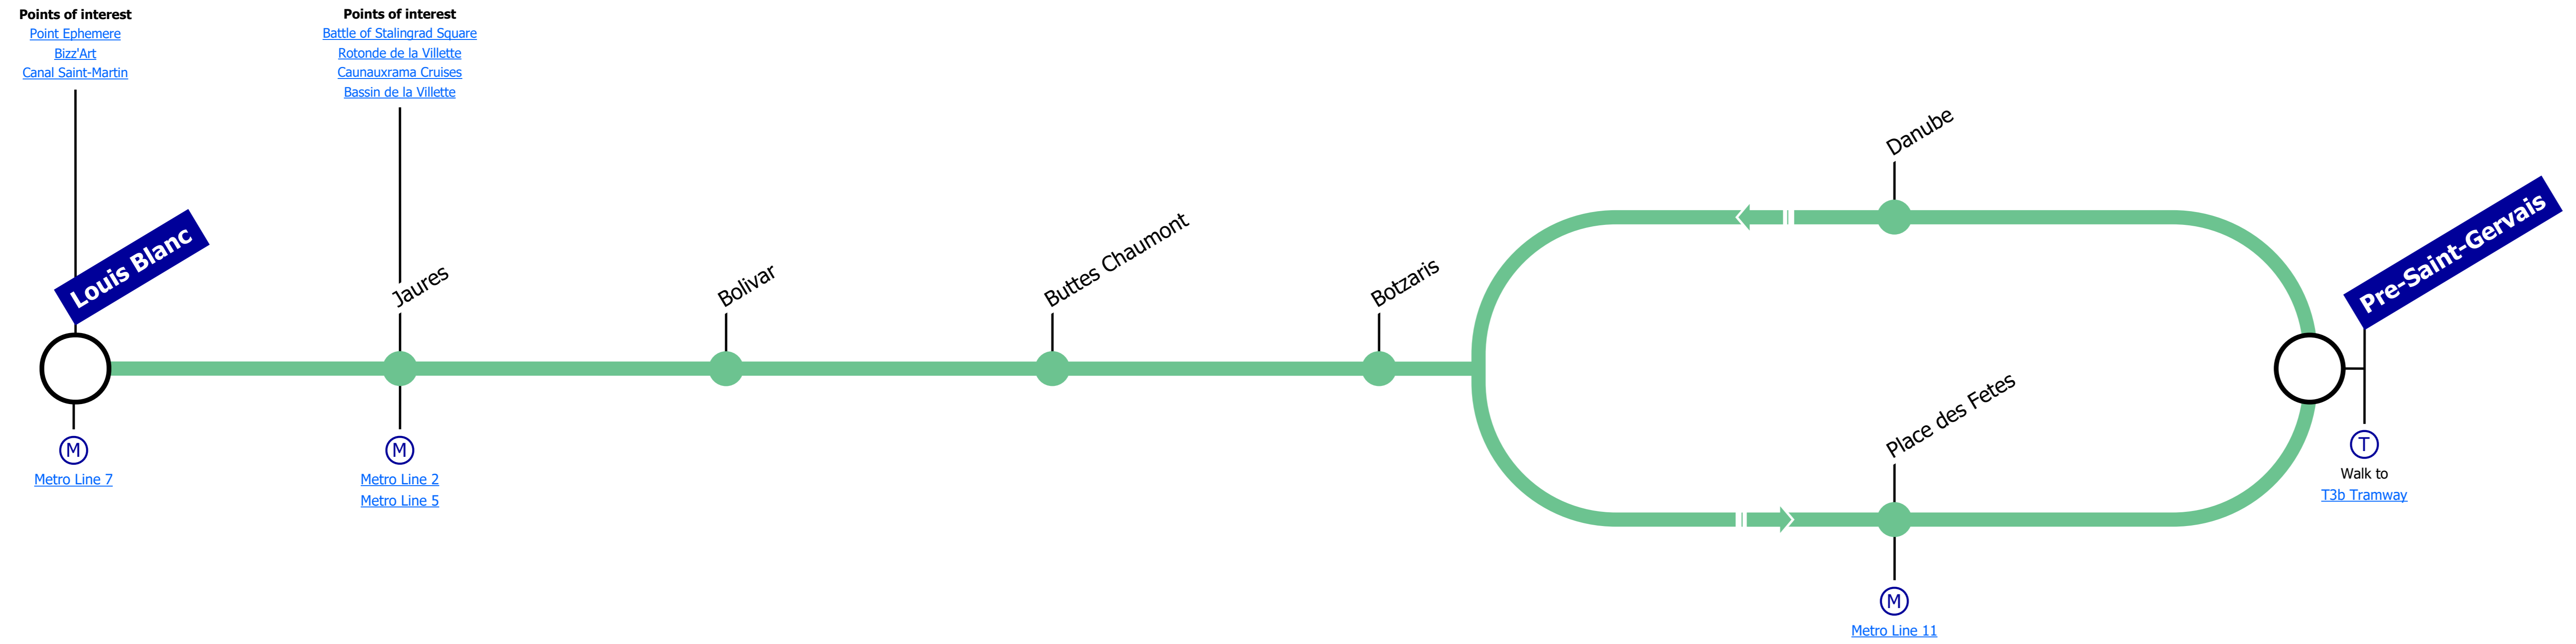

Paris Metro line 7bis

Louis Blanc to Pre-Saint-Gervais metro map with station stops, transport connections and points of interest

Paris Metropolitan System

[Paris Transport Systems](#)

- Related transport maps
- [Paris Metro Maps](#)
 - [RER train lines](#)
 - [Paris buses](#)
 - [Tramway lines](#)
 - [CDG Airport shuttle services](#)
 - [Orly Airport shuttle services](#)

Paris Metro lines with terminus points

- | | |
|---|---|
| Metro line 1 — La Defense
Ch. de Vincennes | Metro line 7b — Louis Blanc
Pre-Saint-Gervais |
| Metro line 2 — Pte Dauphine
Nation | Metro line 8 — Balard
Creteil |
| Metro line 3 — Levallois
Gallieni | Metro line 9 — Pont des Sevres
Montreuil |
| Metro line 3b — Pte des Lilas
Gambetta | Metro line 10 — Boulogne
Gare d'Austerlitz |
| Metro line 4 — Pte de Cignancourt
Montrouge | Metro line 11 — Chatelet
Mairie des Lilas |
| Metro line 5 — Bobigny
Place d'Italie | Metro line 12 — Auberilliers
Mairie d'Issy |
| Metro line 6 — Etoile
Nation | Metro line 13 — Asnieres-Gennevilliers
Saint-Denis . Chatillon |
| Metro line 7 — La Courneuve
Ivry . Villejuif | Metro line 14 — Saint-Lazare
Olymplades |