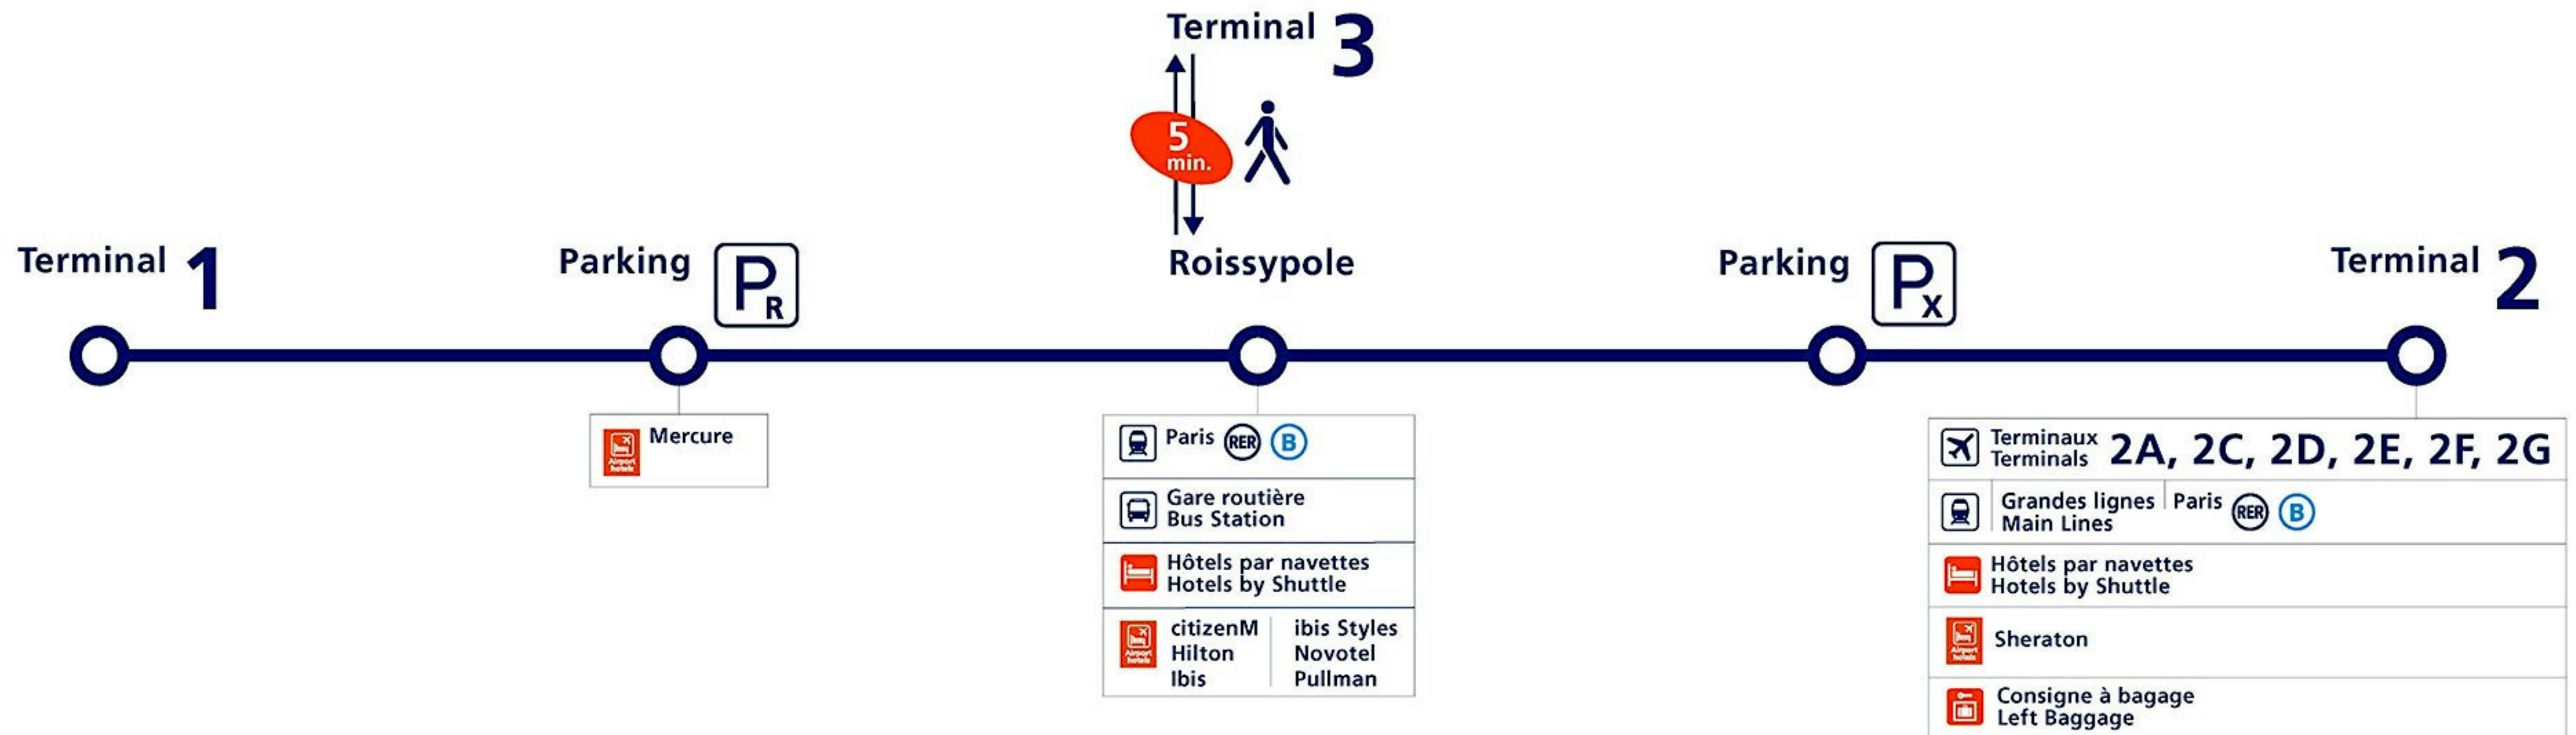

Paris Charles de Gaulle Airport CDGVal shuttle service

The CDGVal airport shuttle service between terminals

Via - EUtouring.com

[CDG Airport Transport Options](#)

CDGVAL Airport Shuttle

Ouvert 7 jours / 7 de 04h00 à 01h00

Open 7/7 from 4:00 am to 1:00 am

Service de nuit de 01h00 à 04h00 par bus

Operated by bus from 1:00 am to 4:00 am

Paris tourist information

www.eutouring.com

© EUtouring.com

Related Paris transport maps

- [Paris Metro Maps](#)
- [Orly Airports shuttle services](#)
- [CDG Airport shuttle services](#)
- [RER train lines](#)
- [Paris tramway lines](#)
- [Paris buses](#)