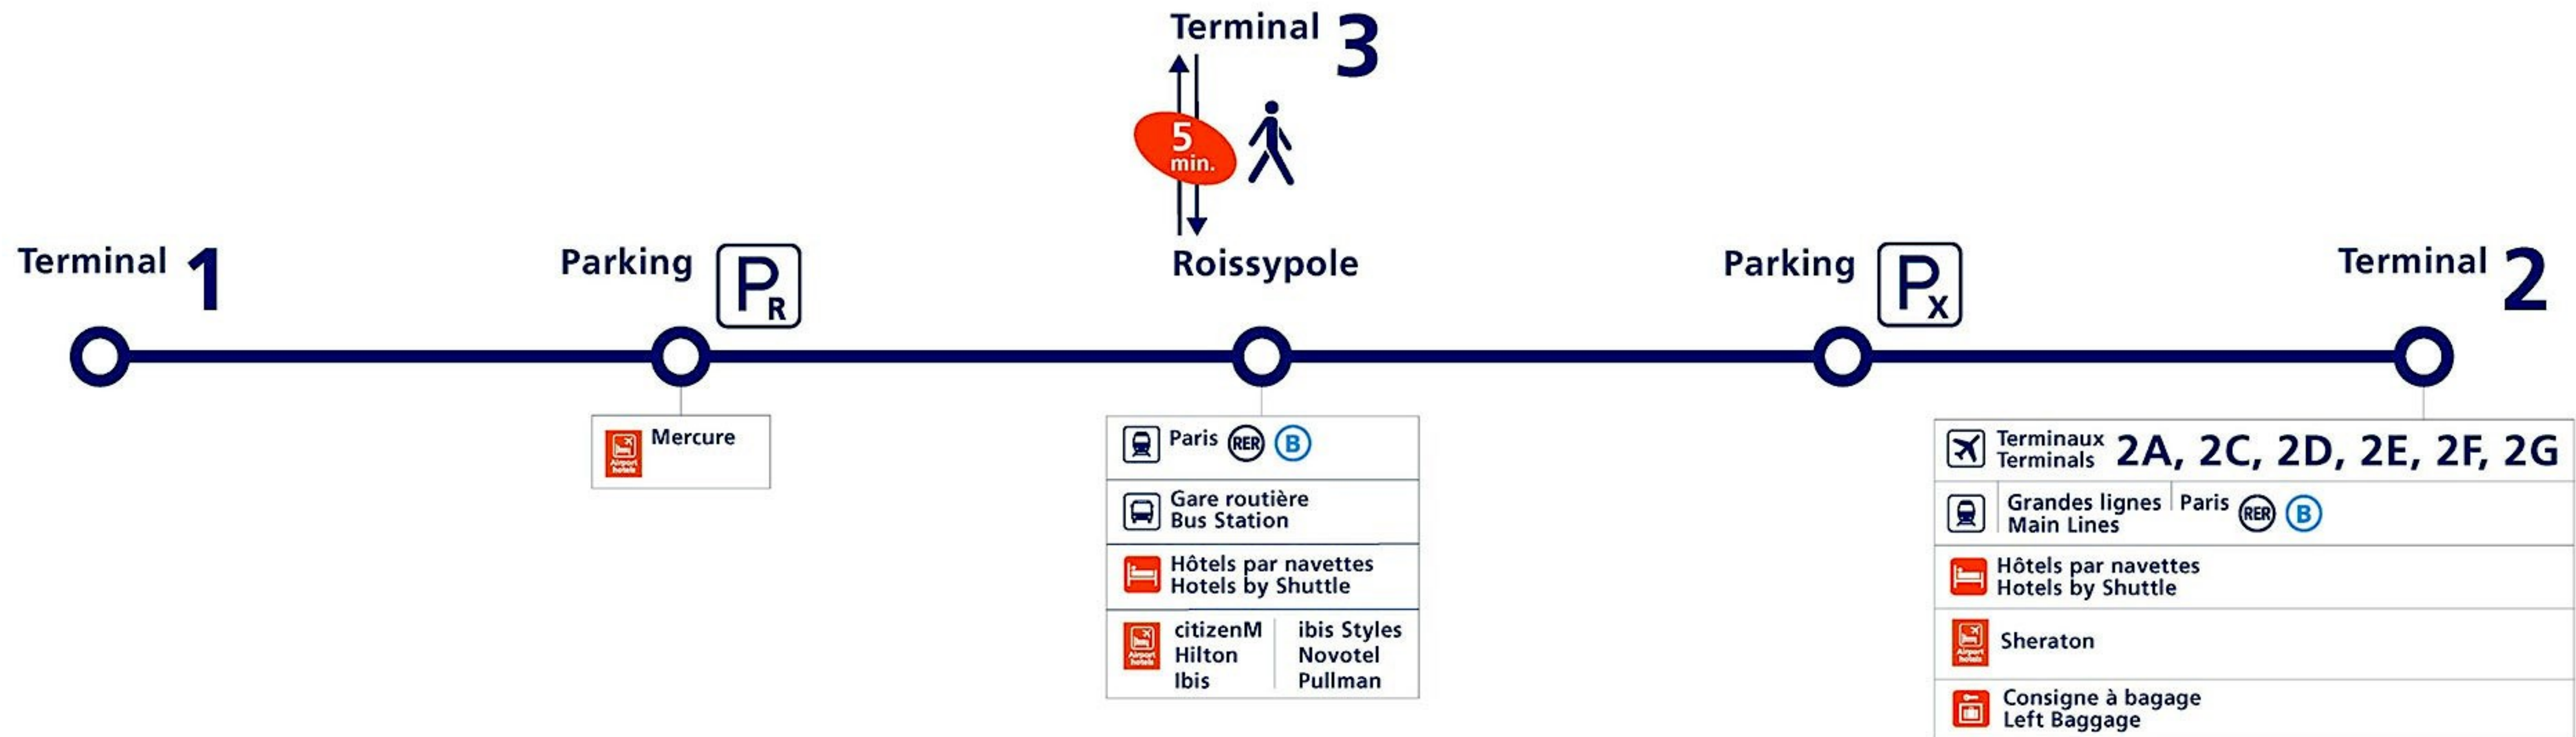

Paris Charles de Gaulle Airport CDGVal shuttle service

The CDGVal airport shuttle service between terminals

Via - EUtouring.com

[CDG Airport Transport Options](#)

CDGVAL Airport Shuttle

Ouvert 7 jours / 7 de 04h00 à 01h00

Open 7/7 from 4:00 am to 1:00 am

Service de nuit de 01h00 à 04h00 par bus

Operated by bus from 1:00 am to 4:00 am

Paris tourist information

www.eutouring.com

© EUtouring.com

Related Paris transport maps

- [Paris Metro Maps](#)
- [Orly Airports shuttle services](#)
- [CDG Airport shuttle services](#)
- [RER train lines](#)
- [Paris tramway lines](#)
- [Paris buses](#)