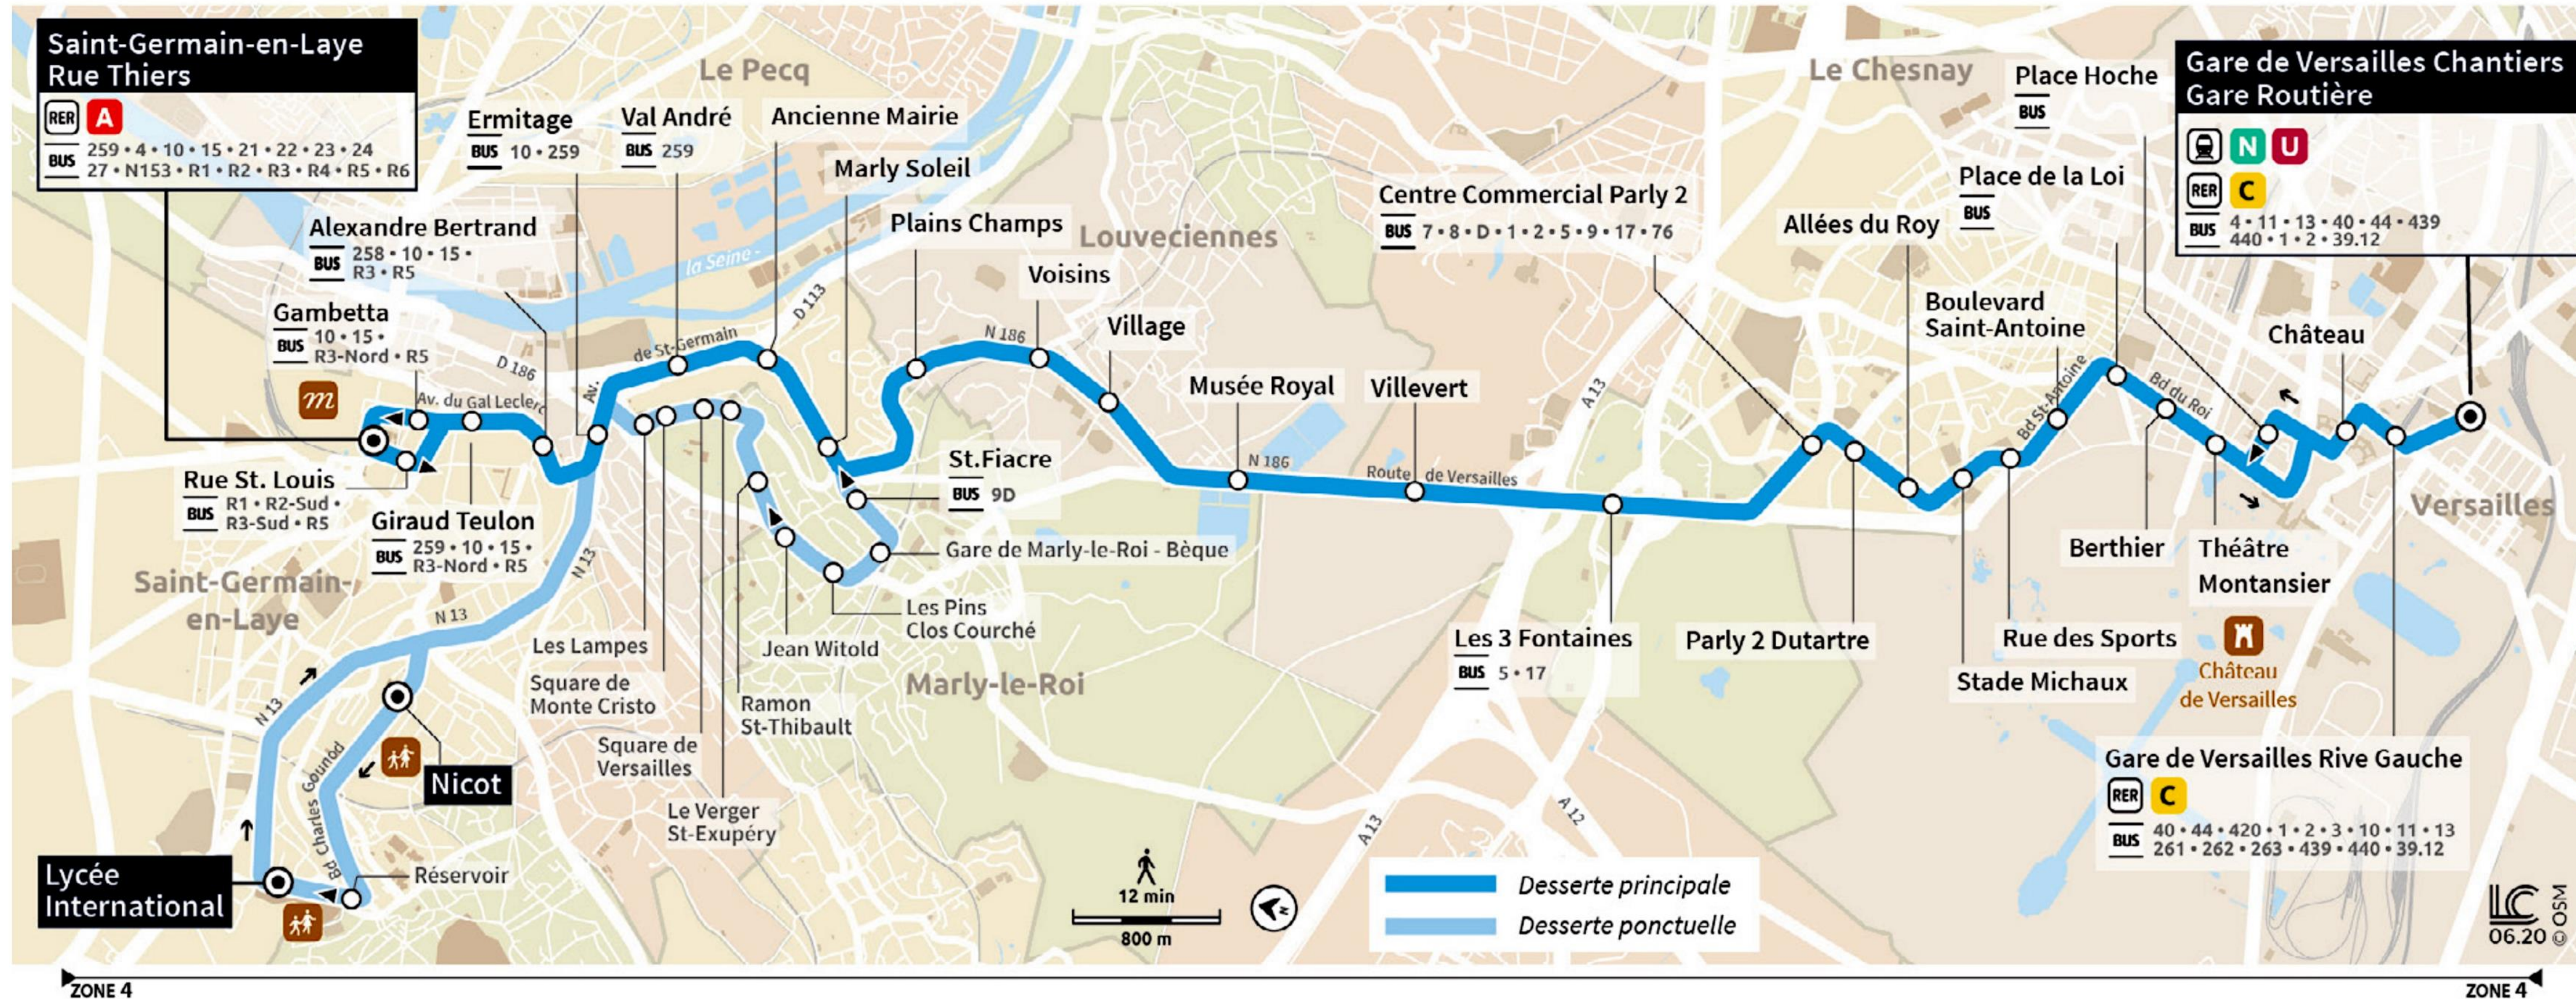

Paris Bus Express 1 line

Saint-Germain-en-Laye Rue Thiers to Gare de Versailles Chantiers Gare Routiere bus route map with stops and transport connections

Via - EUtouring.com

Reproduced with Permission

helping you discover more of Paris

BUS Exp 1

Paris Public Transport

Paris Transport Systems

Related transport maps

-  Paris Metro Maps
-  RER train lines
-  Paris buses
-  Tramway lines
-  CDG Airport shuttle services
-  Orly Airport shuttle services

EUtouring.com

discovering more of Paris France

OSM 06.20