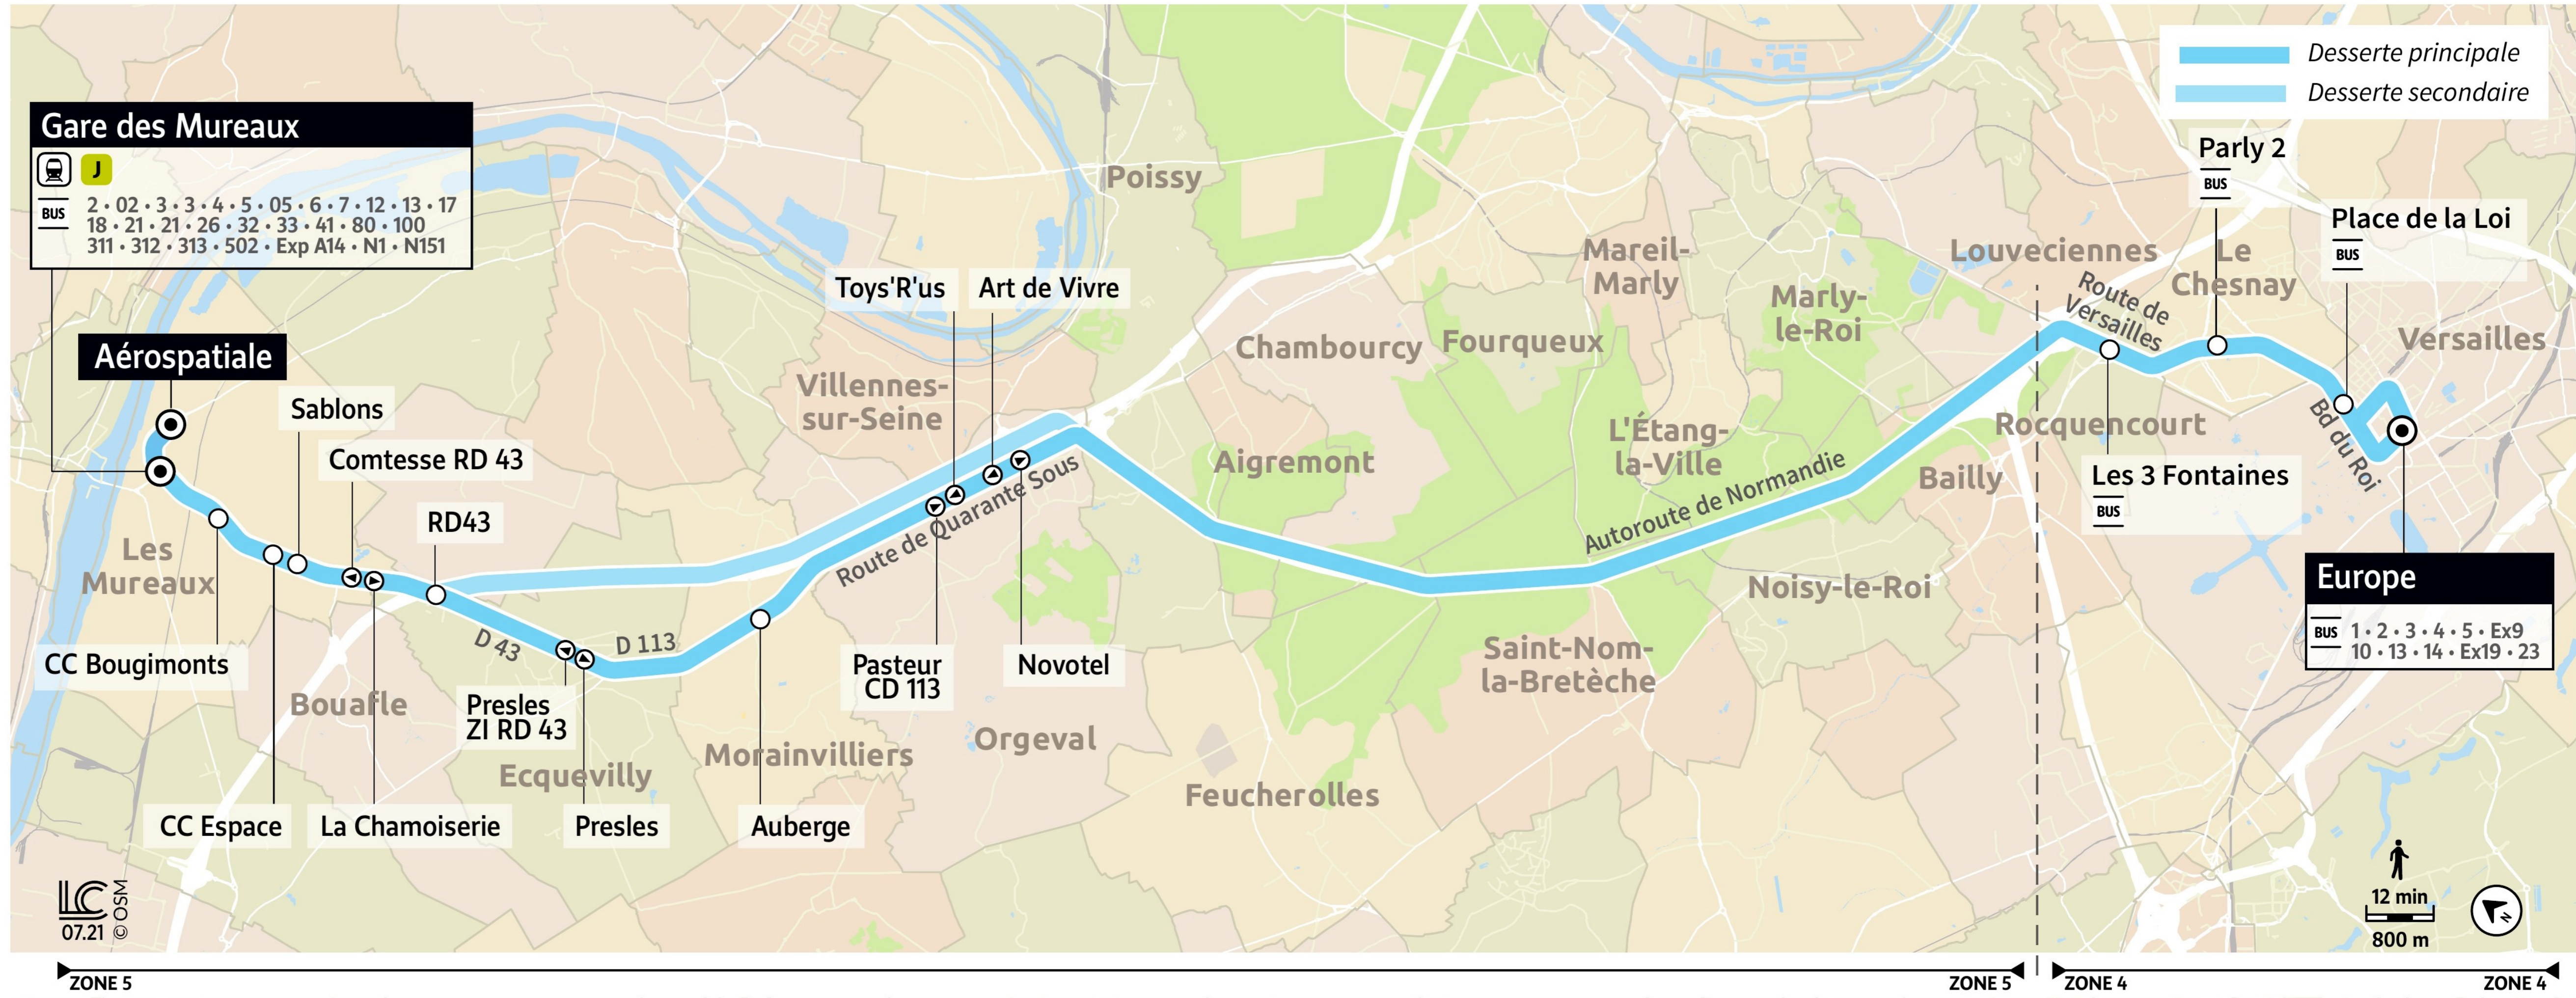

Paris bus Express 19 line for Chateau de Versailles

Gare des Mureaux to Europe Versailles bus route map with stops and transport connections

Via - EUtouring.com
Reproduced with Permission

helping you discover more of Paris

BUS Exp 19
Paris Public Transport

Paris Transport Systems

- Related transport maps
- Paris Metro Maps
 - RER train lines
 - Paris buses
 - Tramway lines
 - CDG Airport shuttle services
 - Orly Airport shuttle services

EUtouring.com
discovering more of Paris France

Gare des Mureaux
RER J
BUS 2 • 02 • 3 • 3 • 4 • 5 • 05 • 6 • 7 • 12 • 13 • 17
18 • 21 • 21 • 26 • 32 • 33 • 41 • 80 • 100
311 • 312 • 313 • 502 • Exp A14 • N1 • N151

Aérospatiale

Europe
BUS 1 • 2 • 3 • 4 • 5 • Ex9
10 • 13 • 14 • Ex19 • 23

OSM
07.21

12 min
800 m

ZONE 5

ZONE 5

ZONE 4

ZONE 4