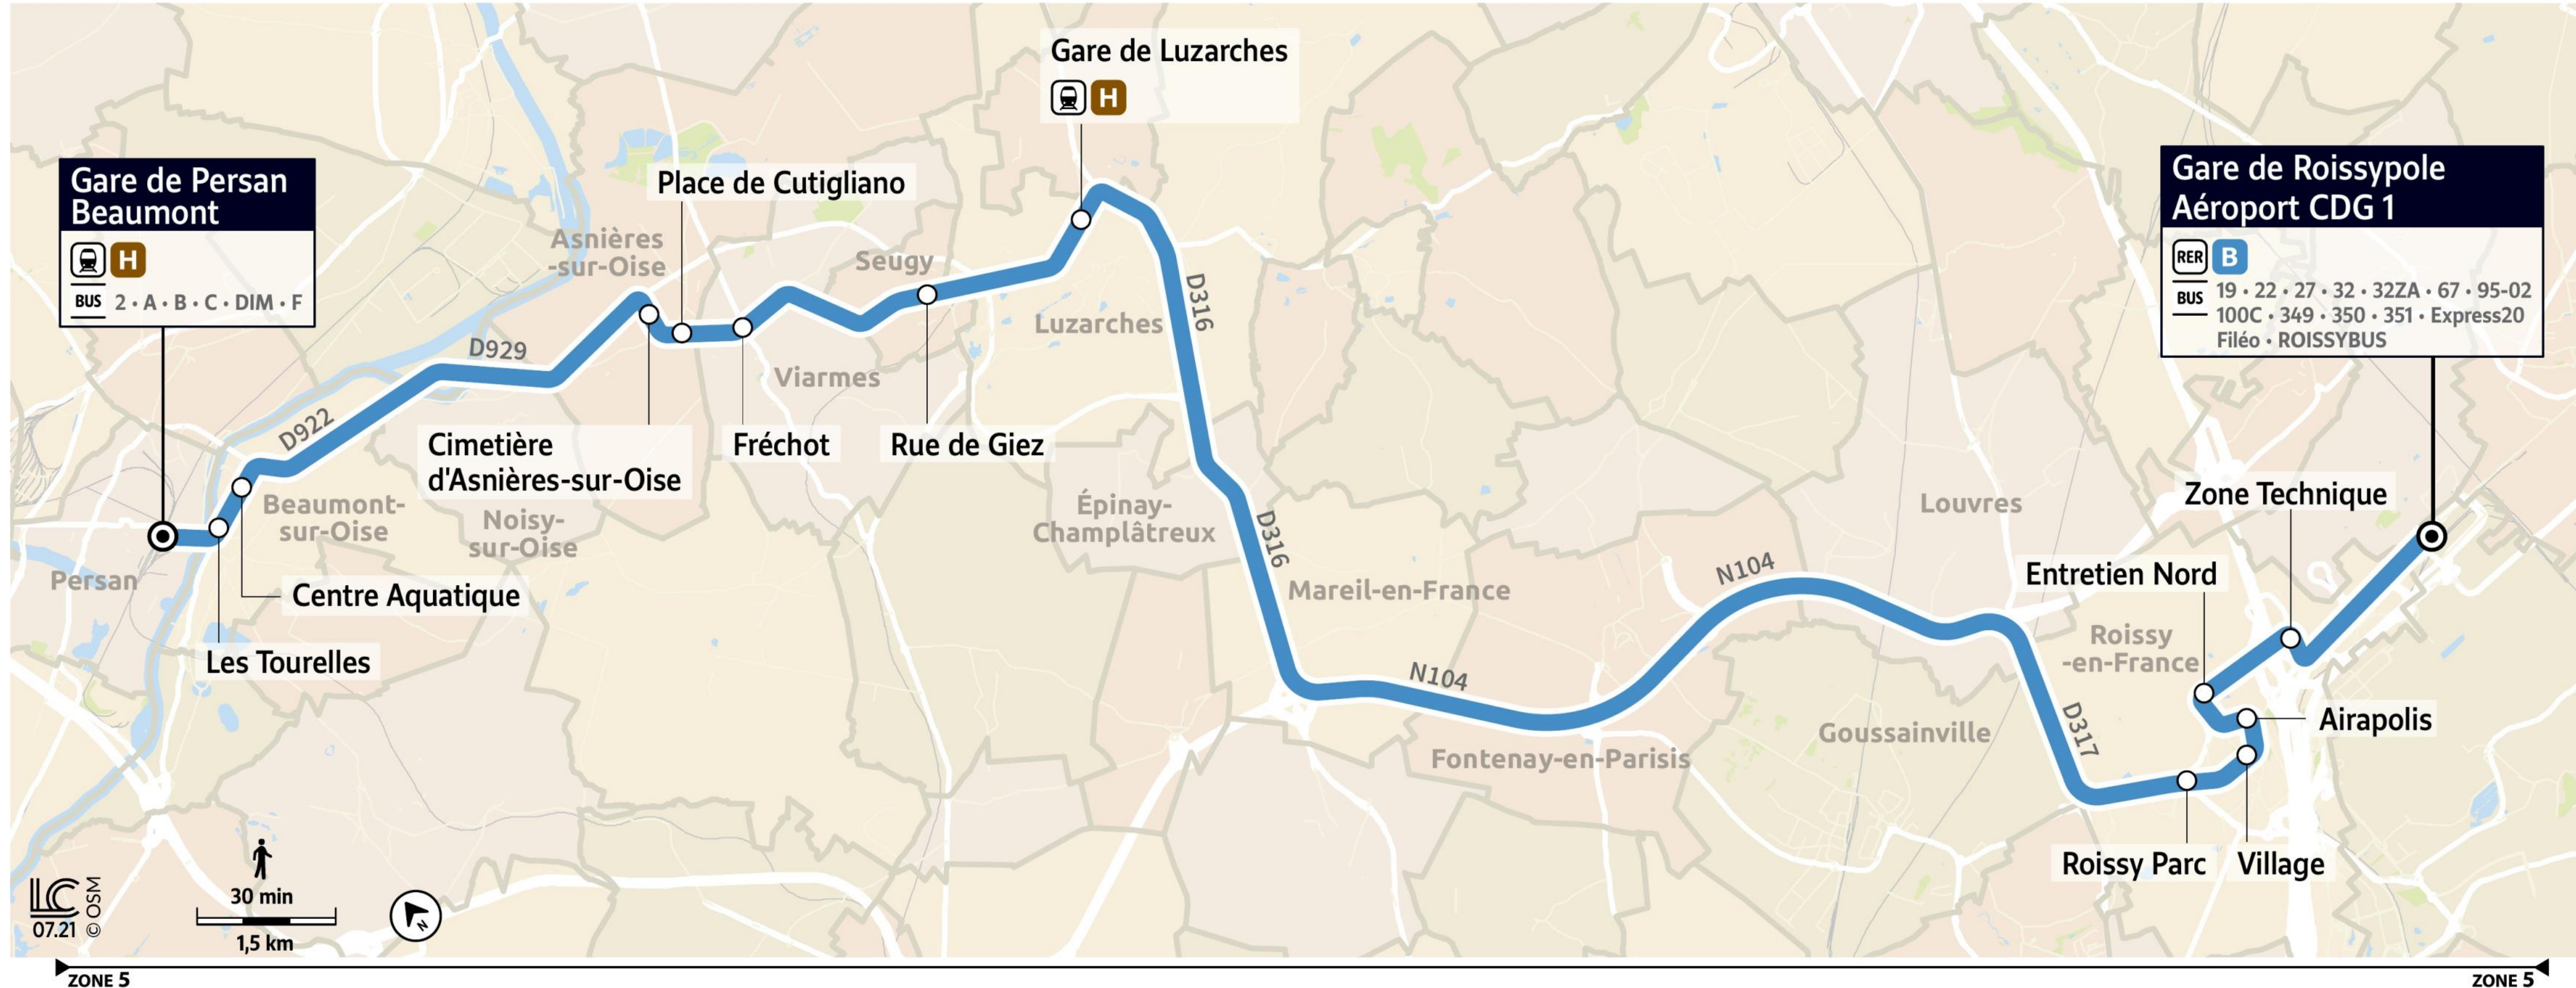

Paris Bus Express 100 P line for Charles de Gaulle Airport

Gare de Roissy-pole Airport CDG 1 to Gare de Persan Beaumont bus route map with stops and transport connections

Via - EUtouring.com
Reproduced with Permission

helping you discover more of Paris

BUS Exp 100P

Paris Public Transport

Paris Transport Systems

Related transport maps

- [Paris Metro Maps](#)
- [RER train lines](#)
- [Paris buses](#)
- [Tramway lines](#)
- [CDG Airport shuttle services](#)
- [Orly Airport shuttle services](#)

EUtouring.com

discovering more of Paris France

Gare de Persan Beaumont
 2 • A • B • C • DIM • F

Gare de Luzarches

Gare de Roissy-pole Aéroport CDG 1
 19 • 22 • 27 • 32 • 32ZA • 67 • 95-02
100C • 349 • 350 • 351 • Express20
Filéo • ROISSYBUS

OSM
07.21

30 min
1,5 km

ZONE 5

ZONE 5