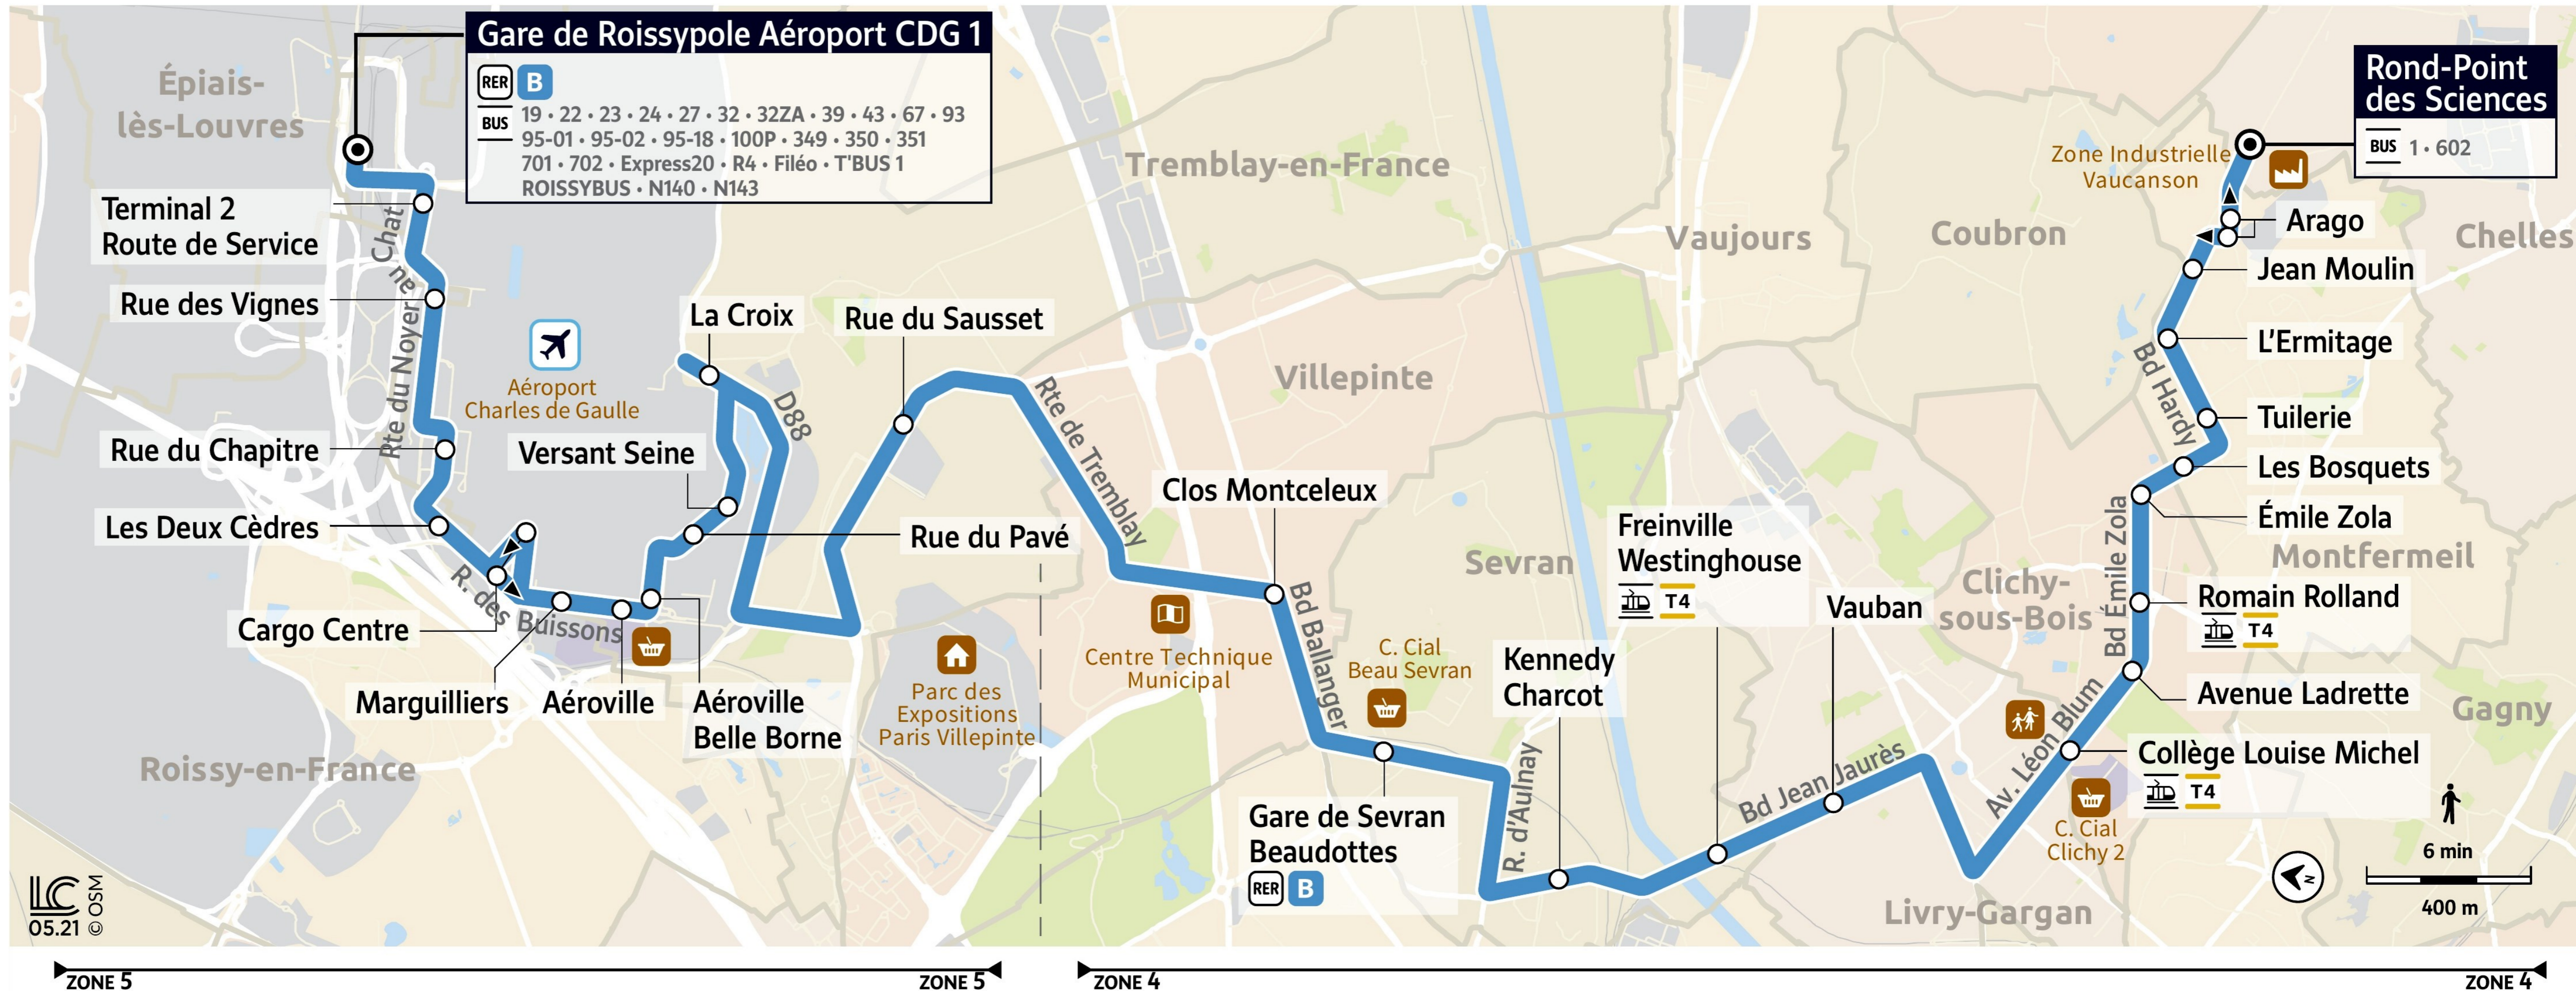

Paris Bus Express 100 C line for Charles de Gaulle Airport

Gare de Roissy-pole Airport CDG 1 to Chelles Rond Point des Sciences bus route map with stops and transport connections

Via - EUtouring.com
Reproduced with Permission

helping you discover more of Paris

BUS Exp 100C

Paris Public Transport

Paris Transport Systems

Related transport maps

- Paris Metro Maps
- RER train lines
- Paris buses
- Tramway lines
- CDG Airport shuttle services
- Orly Airport shuttle services

EUtouring.com

discovering more of Paris France

LLC OSM
05.21 ©