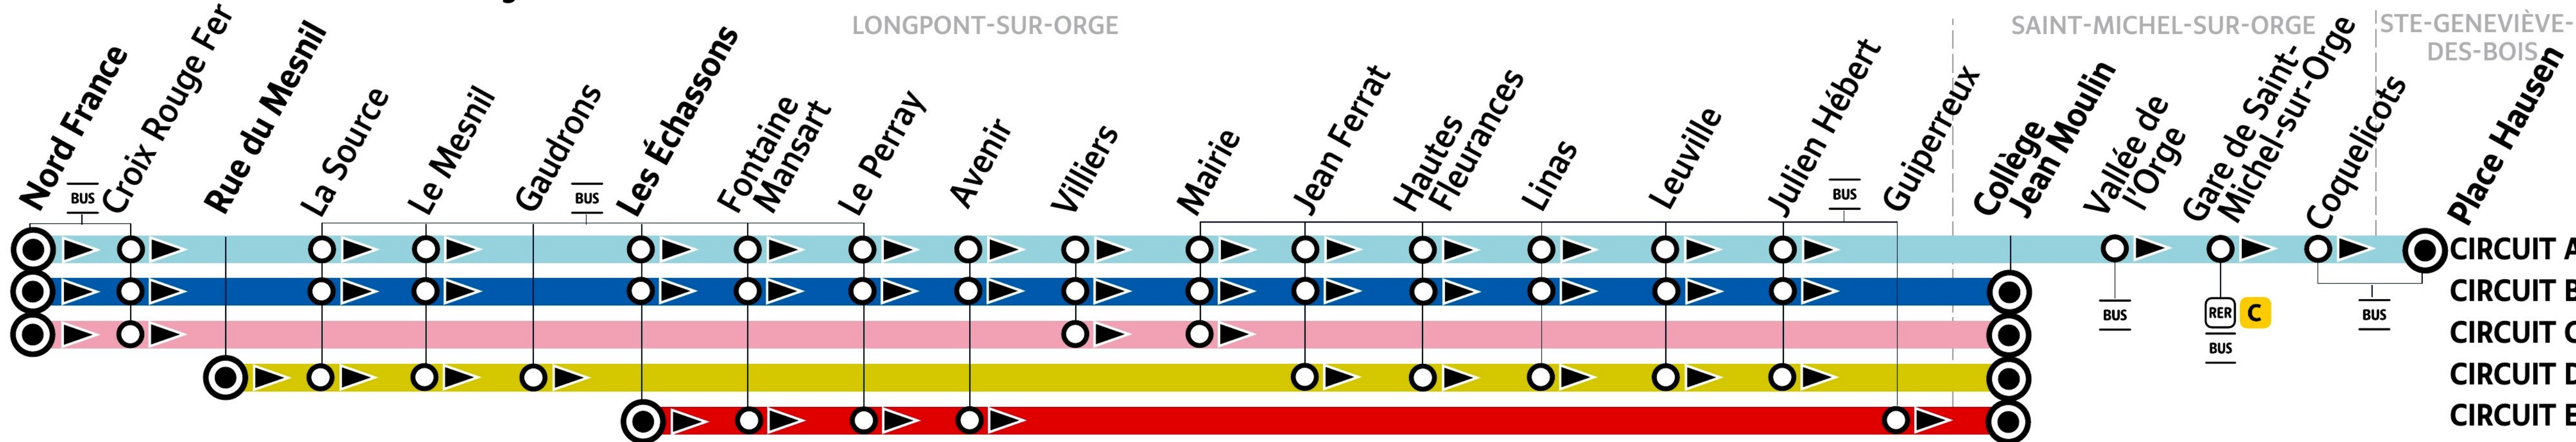

Paris bus line DM9S map

DM9S Nord France and Rue du Mesnil to College Jean Moulin and Place Hausen with bus stops and transport connections

Via - EUtouring.com

DM9S

Paris Public Transport

[Paris Transport Systems](#)

Related transport maps

-  [Paris Metro Maps](#)
-  [RER train lines](#)
-  [Paris buses](#)
-  [Paris night buses](#)
-  [Tramway lines](#)
-  [Batobus river bus](#)
-  [Velib bike hire](#)
-  [CDG Airport shuttle services](#)
-  [Orly Airport shuttle services](#)

Via - [EUtouring.com](#)

helping you discover more of Paris

Circuit direction Saint-Michel-sur-Orge ou Sainte-Geneviève-des-Bois

Circuit direction Longpont-sur-Orge