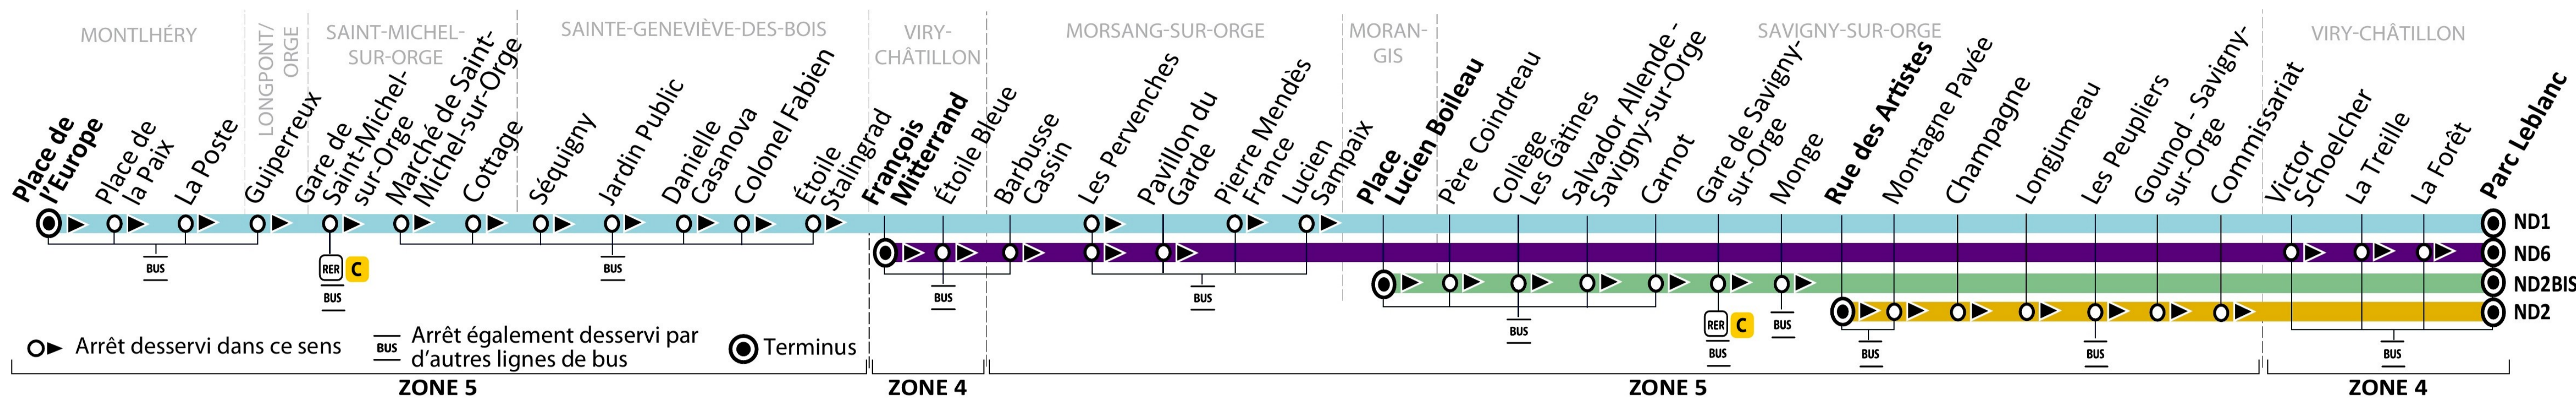

# Paris bus line DM7S maps

DM7S bus route maps for ND1, ND2, ND2BIS, ND3, ND4, ND5, ND6, ND7, ND14, ND22, ND37, ND55 with bus stops and transport connections

Via - EUtouring.com

## BUS DM7S

Paris Public Transport

Paris Transport Systems

Related transport maps

- Paris Metro Maps
- RER train lines
- Paris buses
- Paris night buses
- Tramway lines
- Batobus river bus
- Velib bike hire
- CDG Airport shuttle services
- Orly Airport shuttle services

### DM7S Monthlery or Viry-Chatillon or Morangis or Savigny-sur-Orge ► direction Viry-Chatillon

### DM7S direction Viry-Chatillon ► Morangis or Ris-Orangis