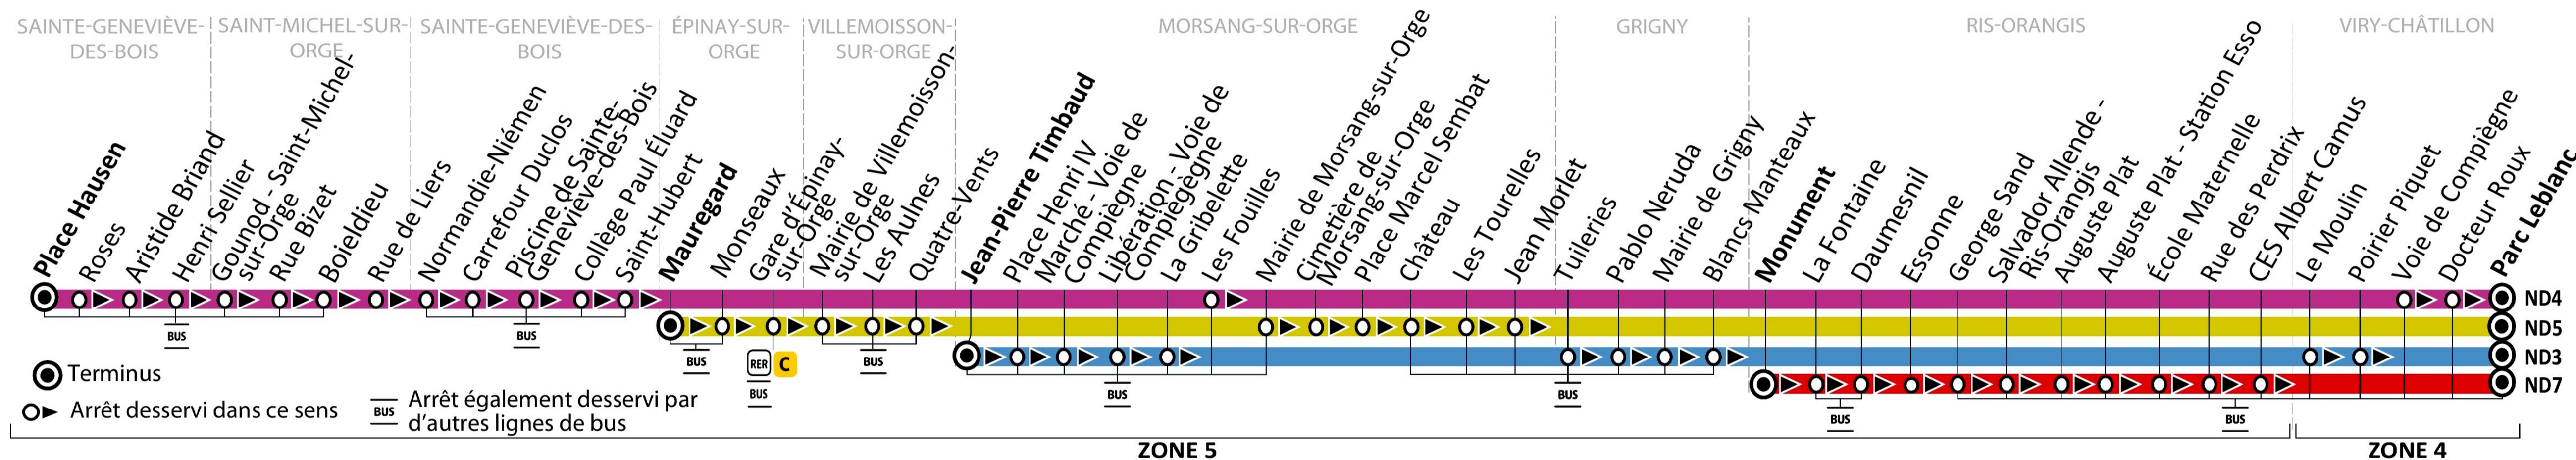

# Paris bus line DM7S maps

DM7S bus route maps for ND1, ND2, ND2BIS, ND3, ND4, ND5, ND6, ND7, ND14, ND22, ND37, ND55 with bus stops and transport connections

Via - EUtouring.com

## BUS DM7S

Paris Public Transport

Paris Transport Systems

Related transport maps

- Paris Metro Maps
- RER train lines
- Paris buses
- Paris night buses
- Tramway lines
- Batobus river bus
- Velib bike hire
- CDG Airport shuttle services
- Orly Airport shuttle services

### DM7S Monthlery or Viry-Chatillon or Morangis or Savigny-sur-Orge ► direction Viry-Chatillon

### DM7S Sainte-Genevieve-des-Bois or Epinay-sur-Orge or Morsang-sur-Orge or Ris-Orangis ► direction Viry-Chatillon