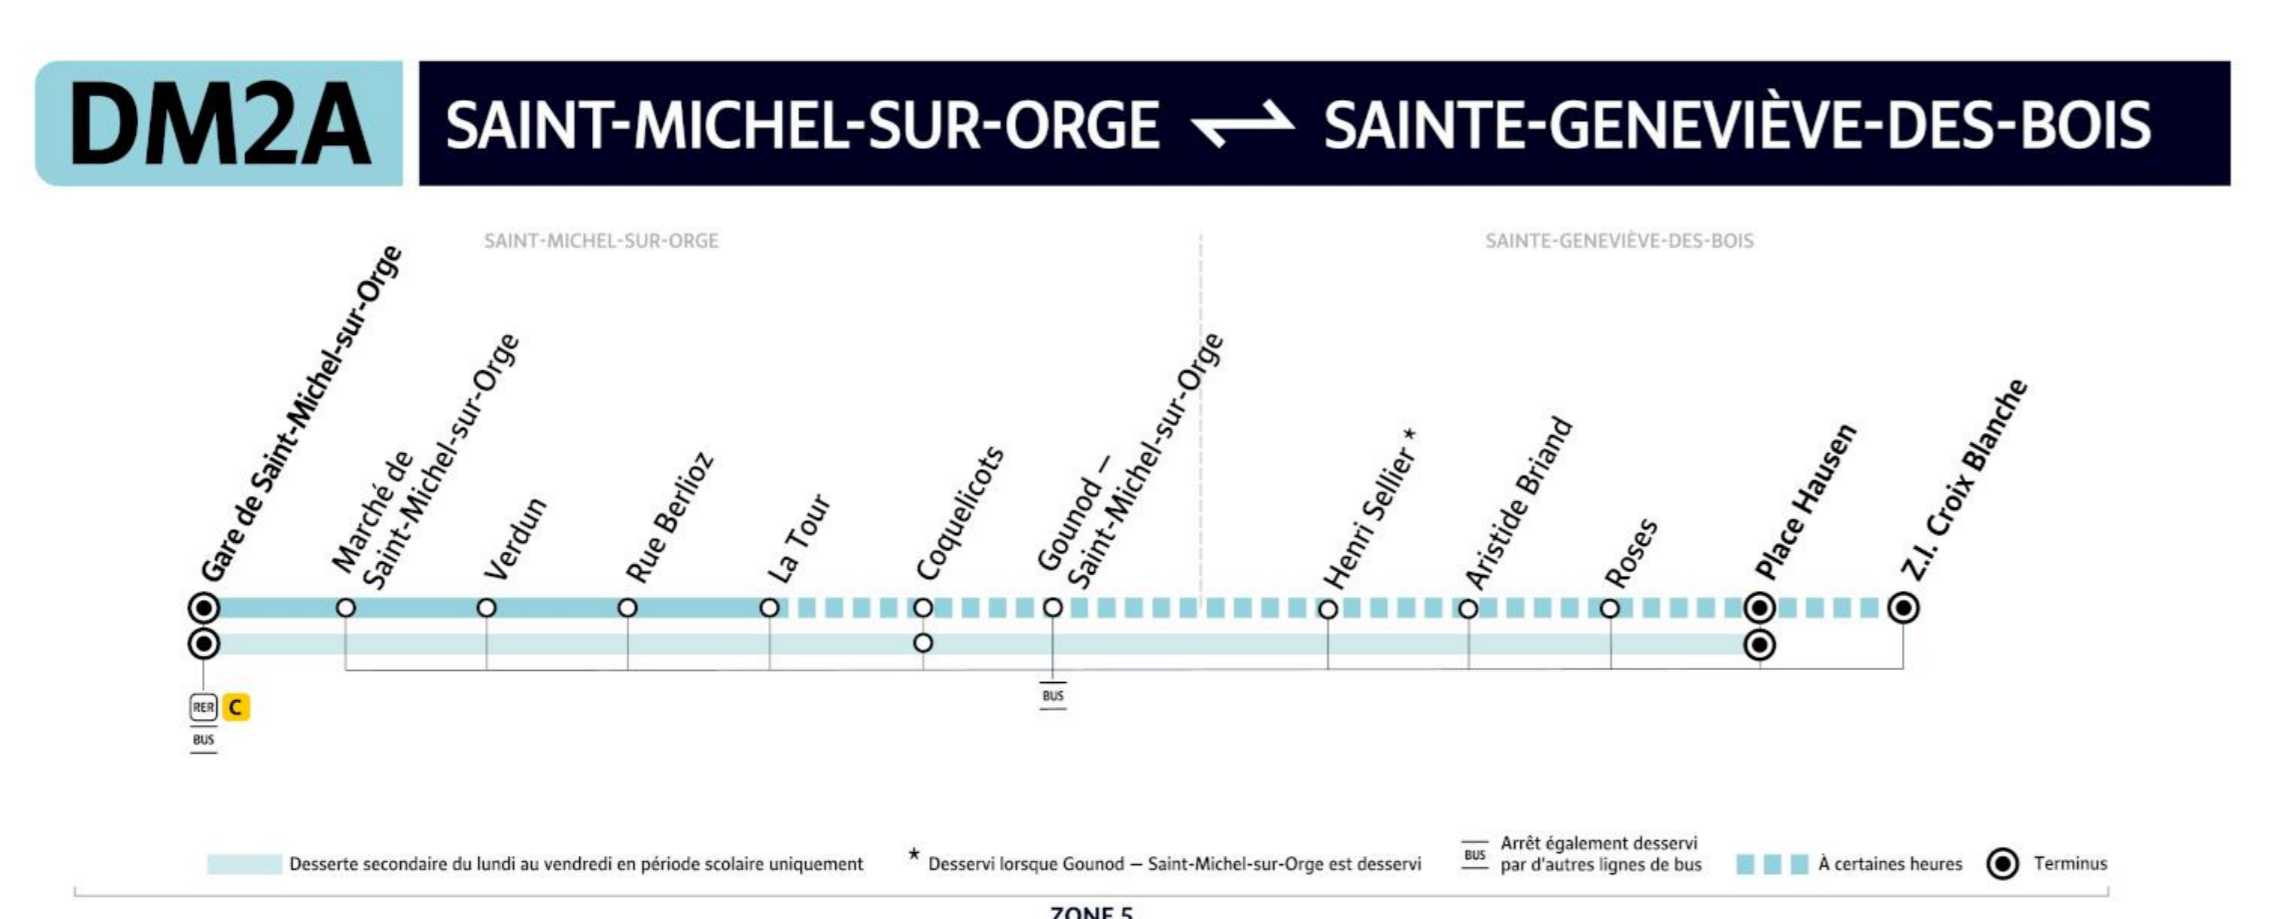

Paris bus DM2B winter timetables and map DM2B bus route Gare de Saint-Michel-sur-Orge to Chemin de Bretagne

DM2A SAINT-MICHEL-SUR-ORGE ↔ SAINTE-GENEVIÈVE-DES-BOIS Horaires valables du 30 août 2021 au 10 juillet 2022 inclus

PAS DE MONNAIE ? Pour acheter votre ticket par sms* 1 SMS = 1 TICKET BUS Envoyer MEYER au 93100

DM2A Gare de SAINT-MICHEL-SUR-ORGE → SAINTE-GENEVIÈVE-DES-BOIS Z.I. Croix Blanche

Table with 2 columns: Station and Time. Rows include SAINT-MICHEL-SUR-ORGE, STE-GENEVIÈVE-DES-BOIS, and SAINT-MICHEL-SUR-ORGE with various time slots for different days.

DM2A SAINTE-GENEVIÈVE-DES-BOIS Z.I. Croix Blanche → Gare de SAINT-MICHEL-SUR-ORGE

Table with 2 columns: Station and Time. Rows include STE-GENEVIÈVE-DES-BOIS, SAINT-MICHEL-SUR-ORGE, and SAINT-MICHEL-SUR-ORGE with various time slots for different days.

DM2B SAINT-MICHEL-SUR-ORGE Chemin de Bretagne → Gare de SAINT-MICHEL-SUR-ORGE

Table with 2 columns: Station and Time. Rows include SAINT-MICHEL-SUR-ORGE and Gare de Saint-Michel-sur-Orge with various time slots for different days.