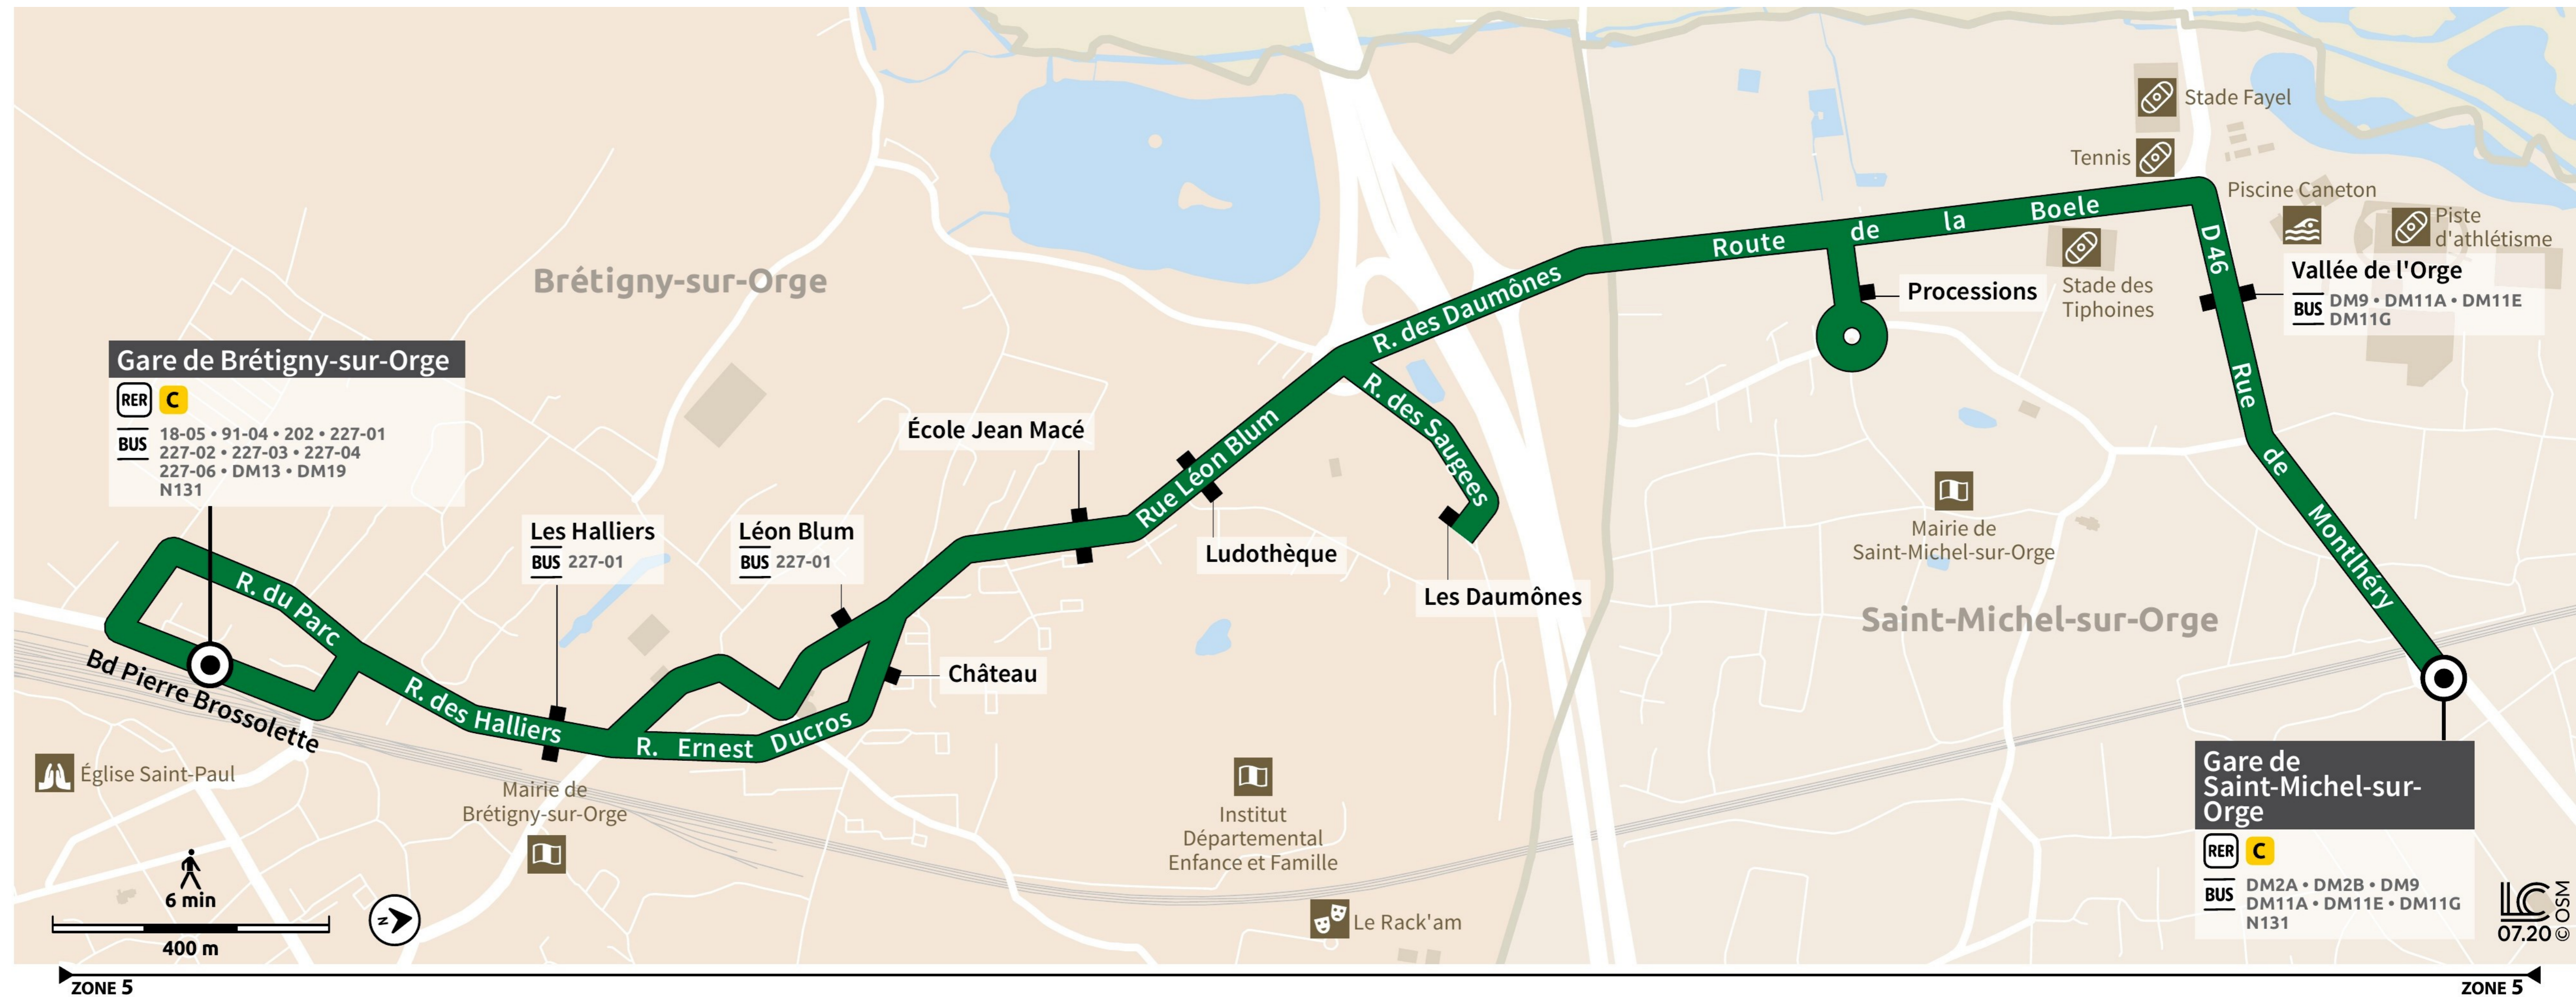

Paris bus line DM16 geographical map

DM16 bus route map from Gare de Brétigny-sur-Orge to Gare de Saint-Michel-sur-Orge with bus stops and transport connections

Via - EUtouring.com

BUS **DM16**
Paris Public Transport

[Paris Transport Systems](#)

- Related transport maps
- [Paris Metro Maps](#)
 - [RER train lines](#)
 - [Paris buses](#)
 - [Paris night buses](#)
 - [Tramway lines](#)
 - [Batobus river bus](#)
 - [Velib bike hire](#)
 - [CDG Airport shuttle services](#)
 - [Orly Airport shuttle services](#)

Via - [EUtouring.com](#)
helping you discover more of Paris

07.20 © OSM