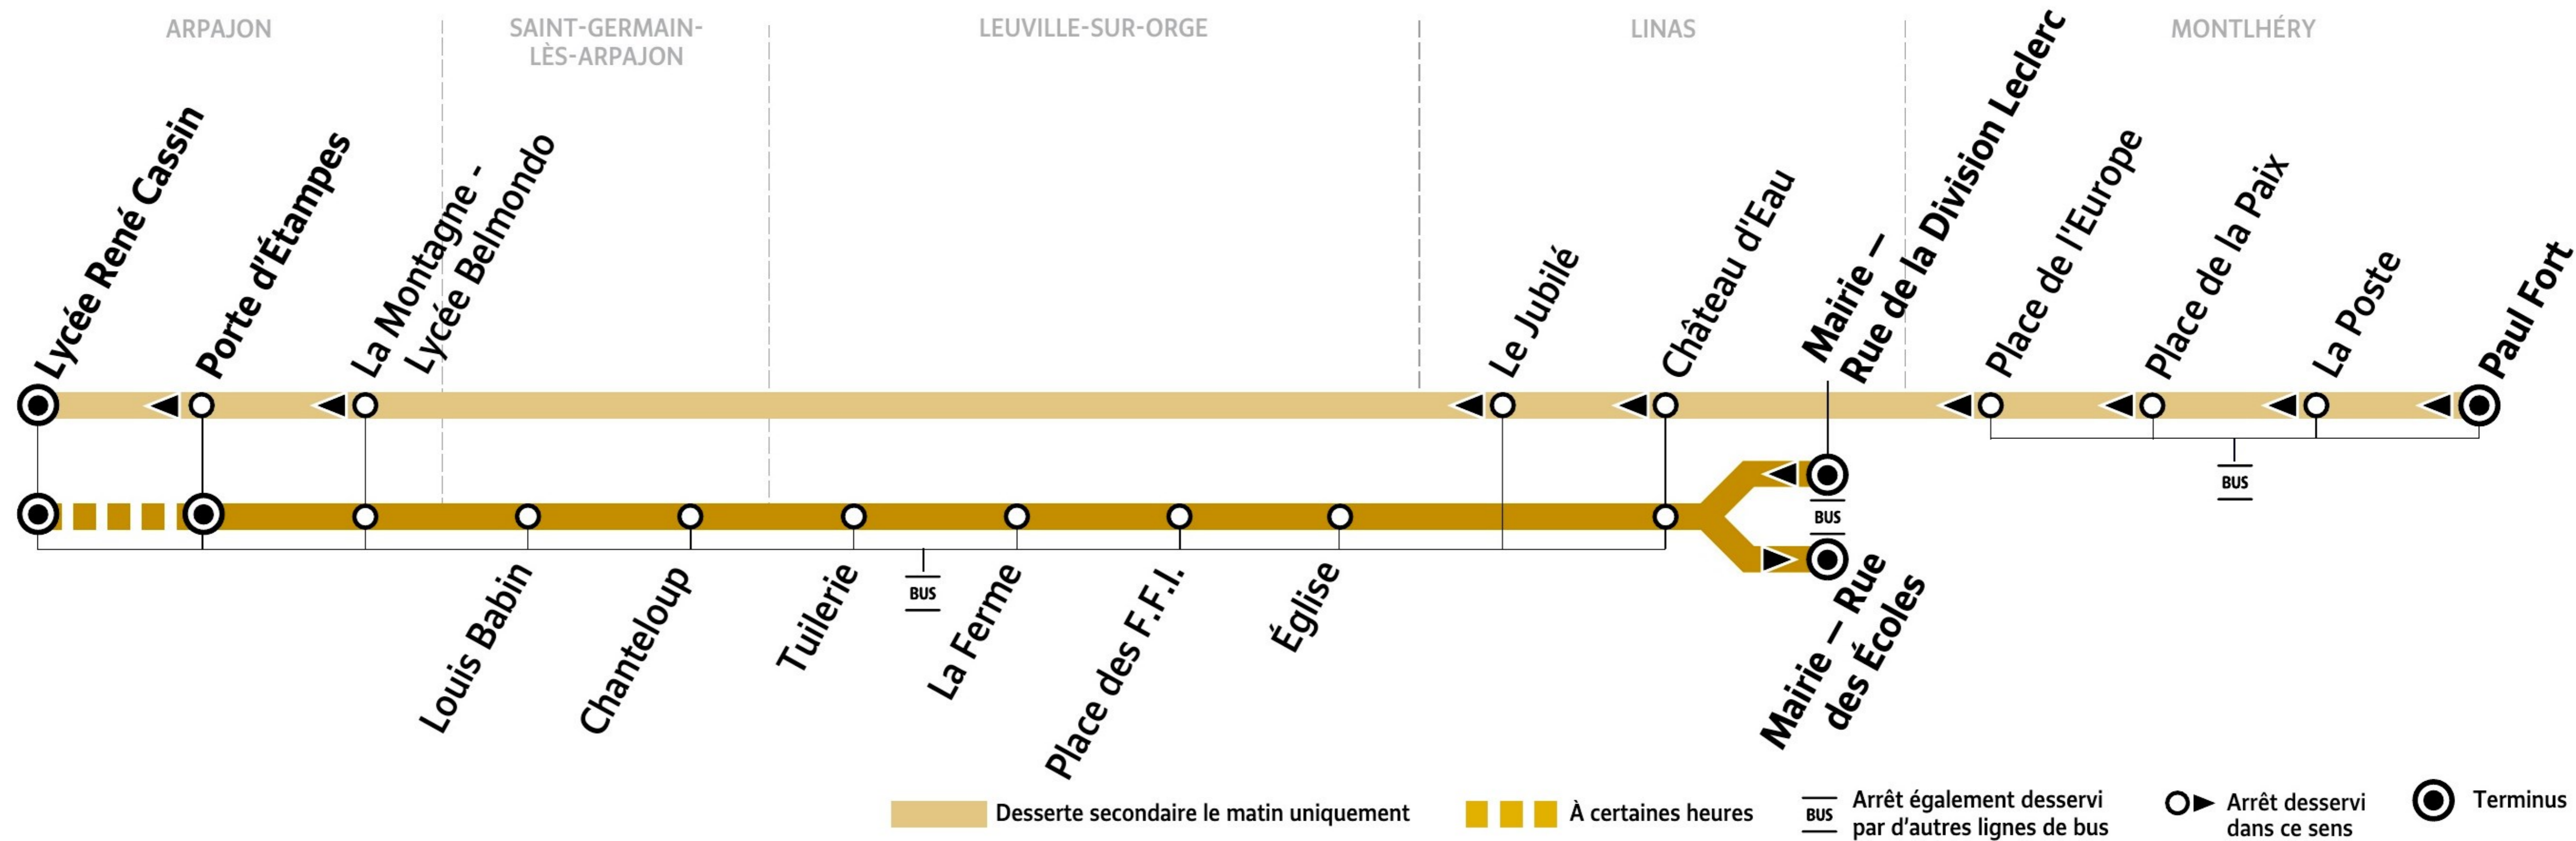

Paris bus line DM151S map

DM151S bus route map from Lycee Rene Cassin to Porte d'Etampes, Mairie and Paul Fort with bus stops and transport connections

Via - EUtouring.com

Paris Public Transport

[Paris Transport Systems](#)

Related transport maps

- [Paris Metro Maps](#)
- [RER train lines](#)
- [Paris buses](#)
- [Paris night buses](#)
- [Tramway lines](#)
- [Batobus river bus](#)
- [Velib bike hire](#)
- [CDG Airport shuttle services](#)
- [Orly Airport shuttle services](#)

ZONE 5

Via - [EUtouring.com](#)

helping you discover more of Paris