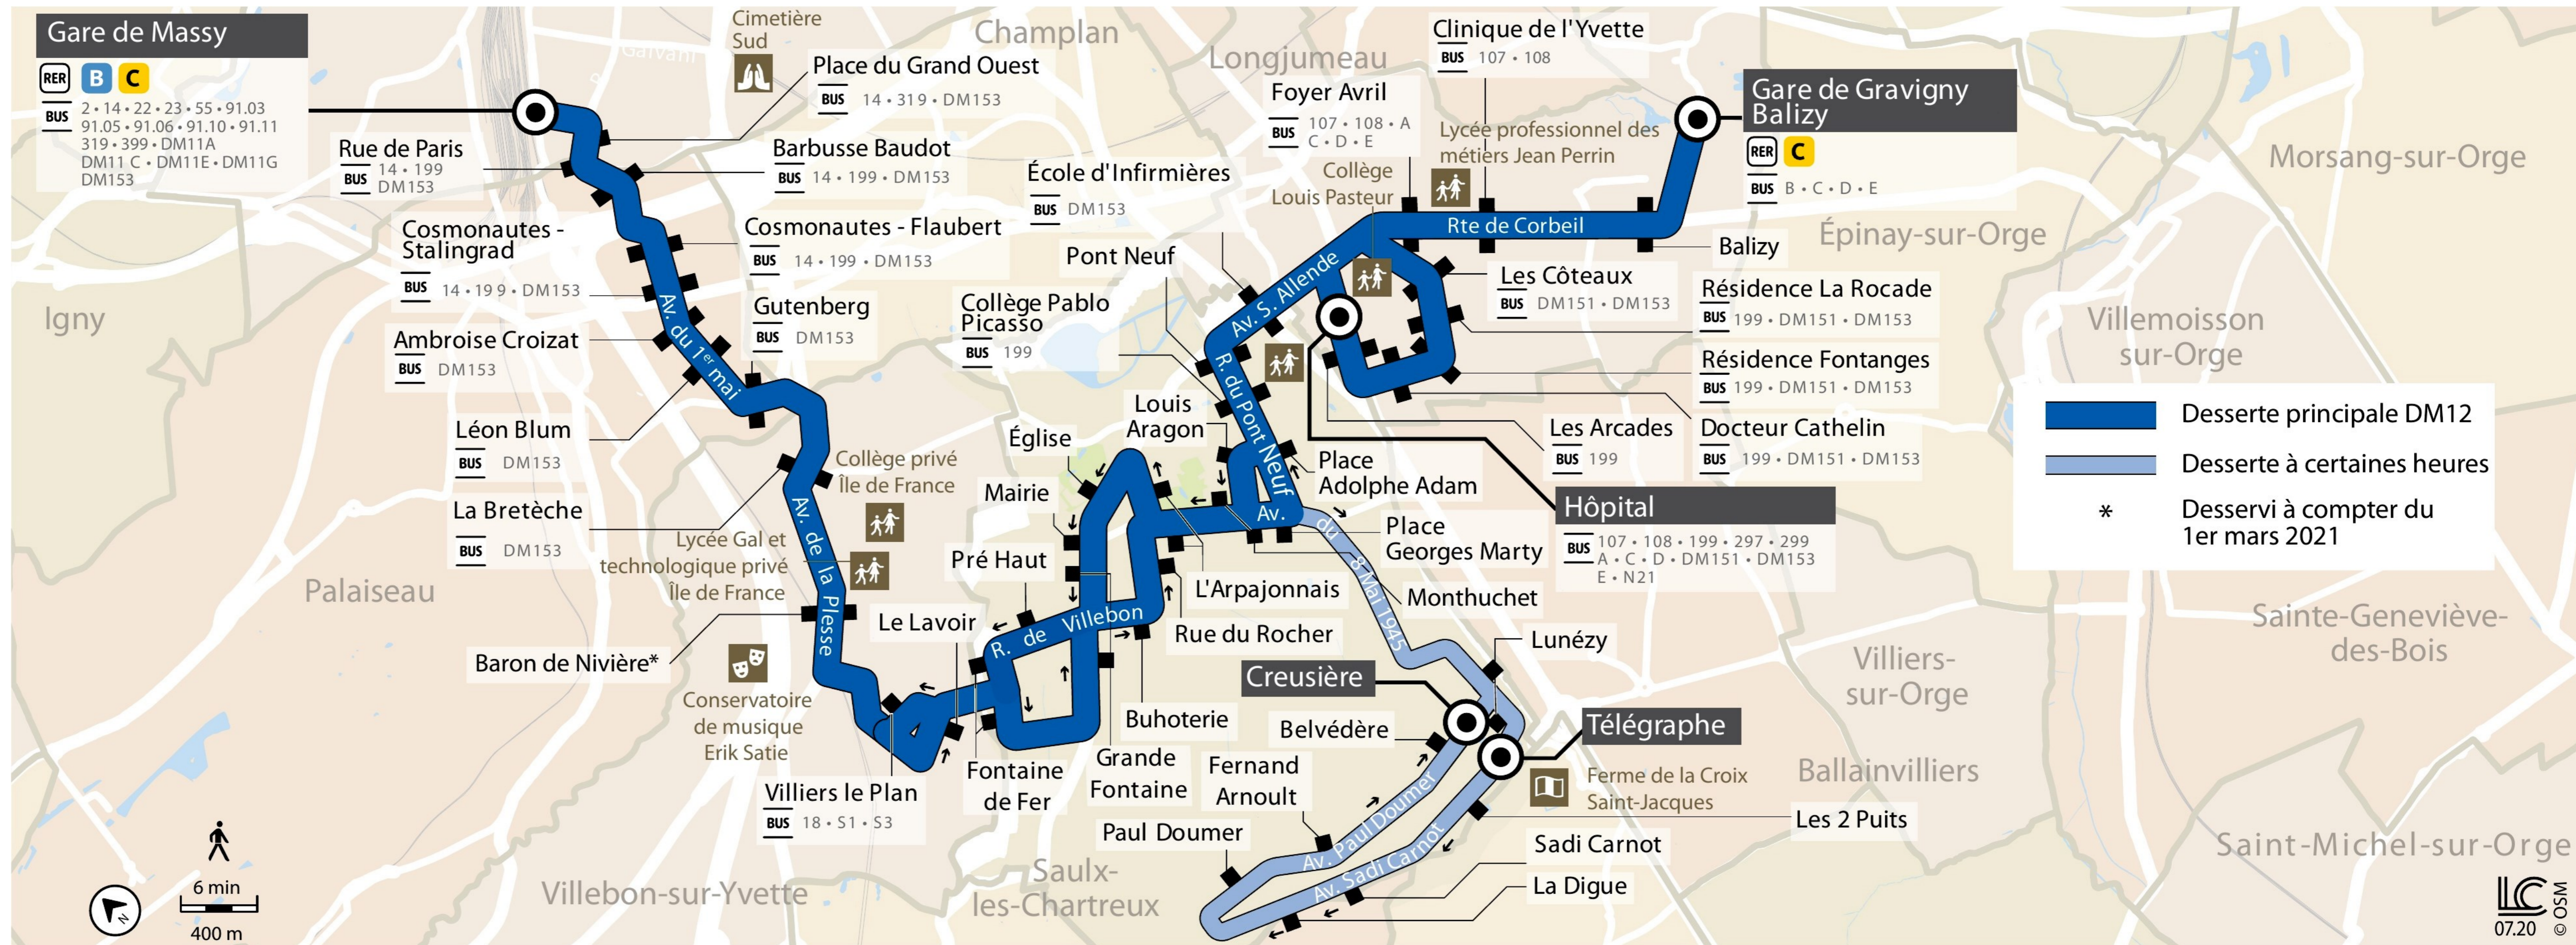

Paris bus line DM12 geographical map

DM12 bus route map from Gare de Massy RER to Gare de Gravigny Balizy with bus stops and transport connections

Via - EUtouring.com

BUS DM12

Paris Public Transport

Paris Transport Systems

Related transport maps

-  [Paris Metro Maps](#)
-  [RER train lines](#)
-  [Paris buses](#)
-  [Paris night buses](#)
-  [Tramway lines](#)
-  [Batobus river bus](#)
-  [Velib bike hire](#)
-  [CDG Airport shuttle services](#)
-  [Orly Airport shuttle services](#)

Via - EUtouring.com
helping you discover more of Paris

ZONE 4

ZONE 4