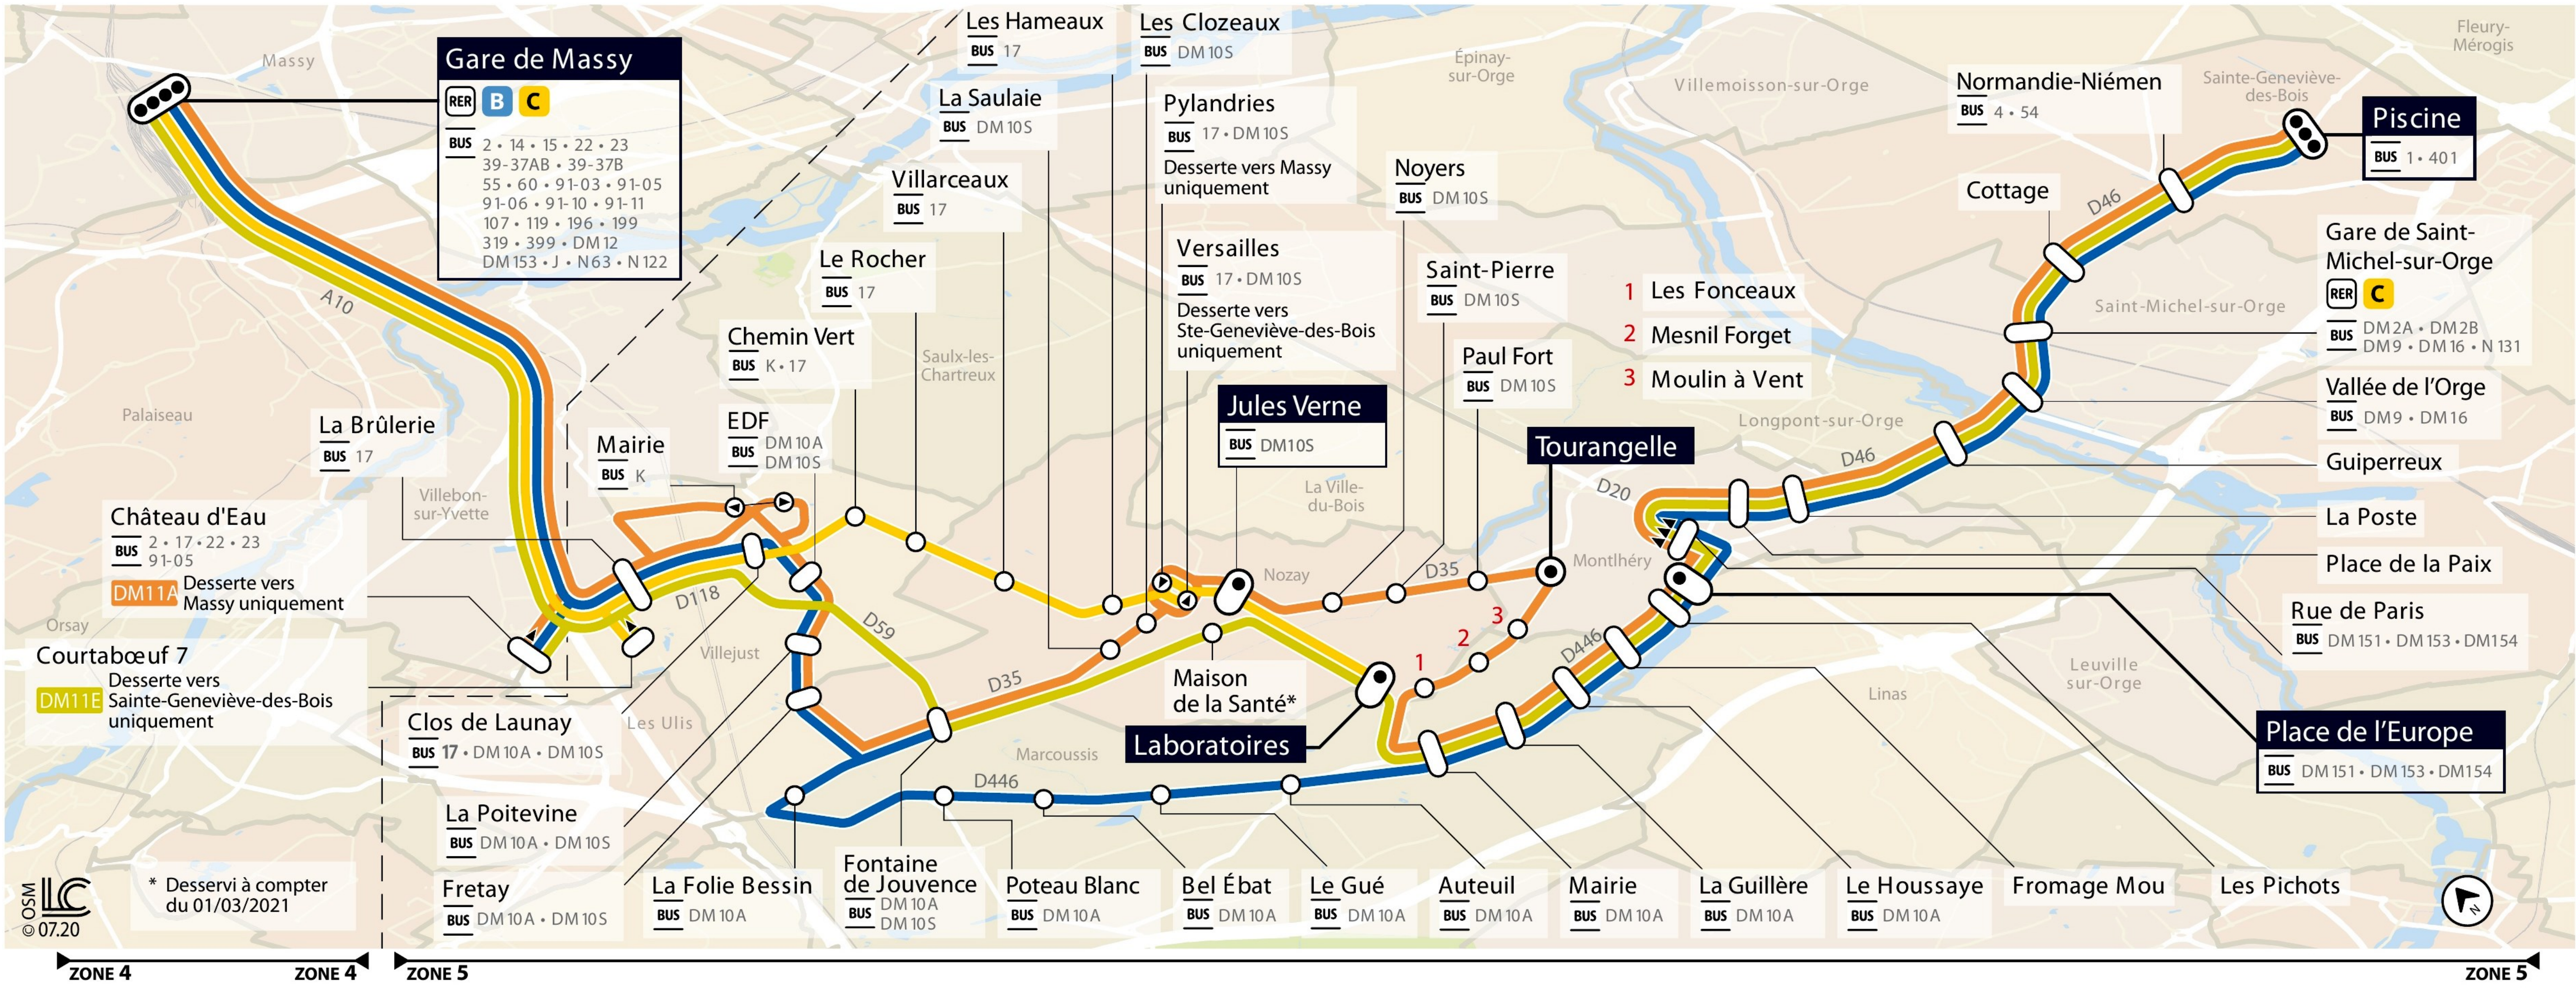

Paris bus line DM11E map

DM11E bus route map from Piscine Sainte-Genevieve-des-Bois with bus stops and transport connections

Via - EUtouring.com

BUS DM11E

Paris Public Transport

Paris Transport Systems

Related transport maps

-  Paris Metro Maps
-  RER train lines
-  Paris buses
-  Paris night buses
-  Tramway lines
-  Batobus river bus
-  Velib bike hire
-  CDG Airport shuttle services
-  Orly Airport shuttle services

* Desservi à compter du 01/03/2021

ZONE 4

ZONE 4

ZONE 5

ZONE 5