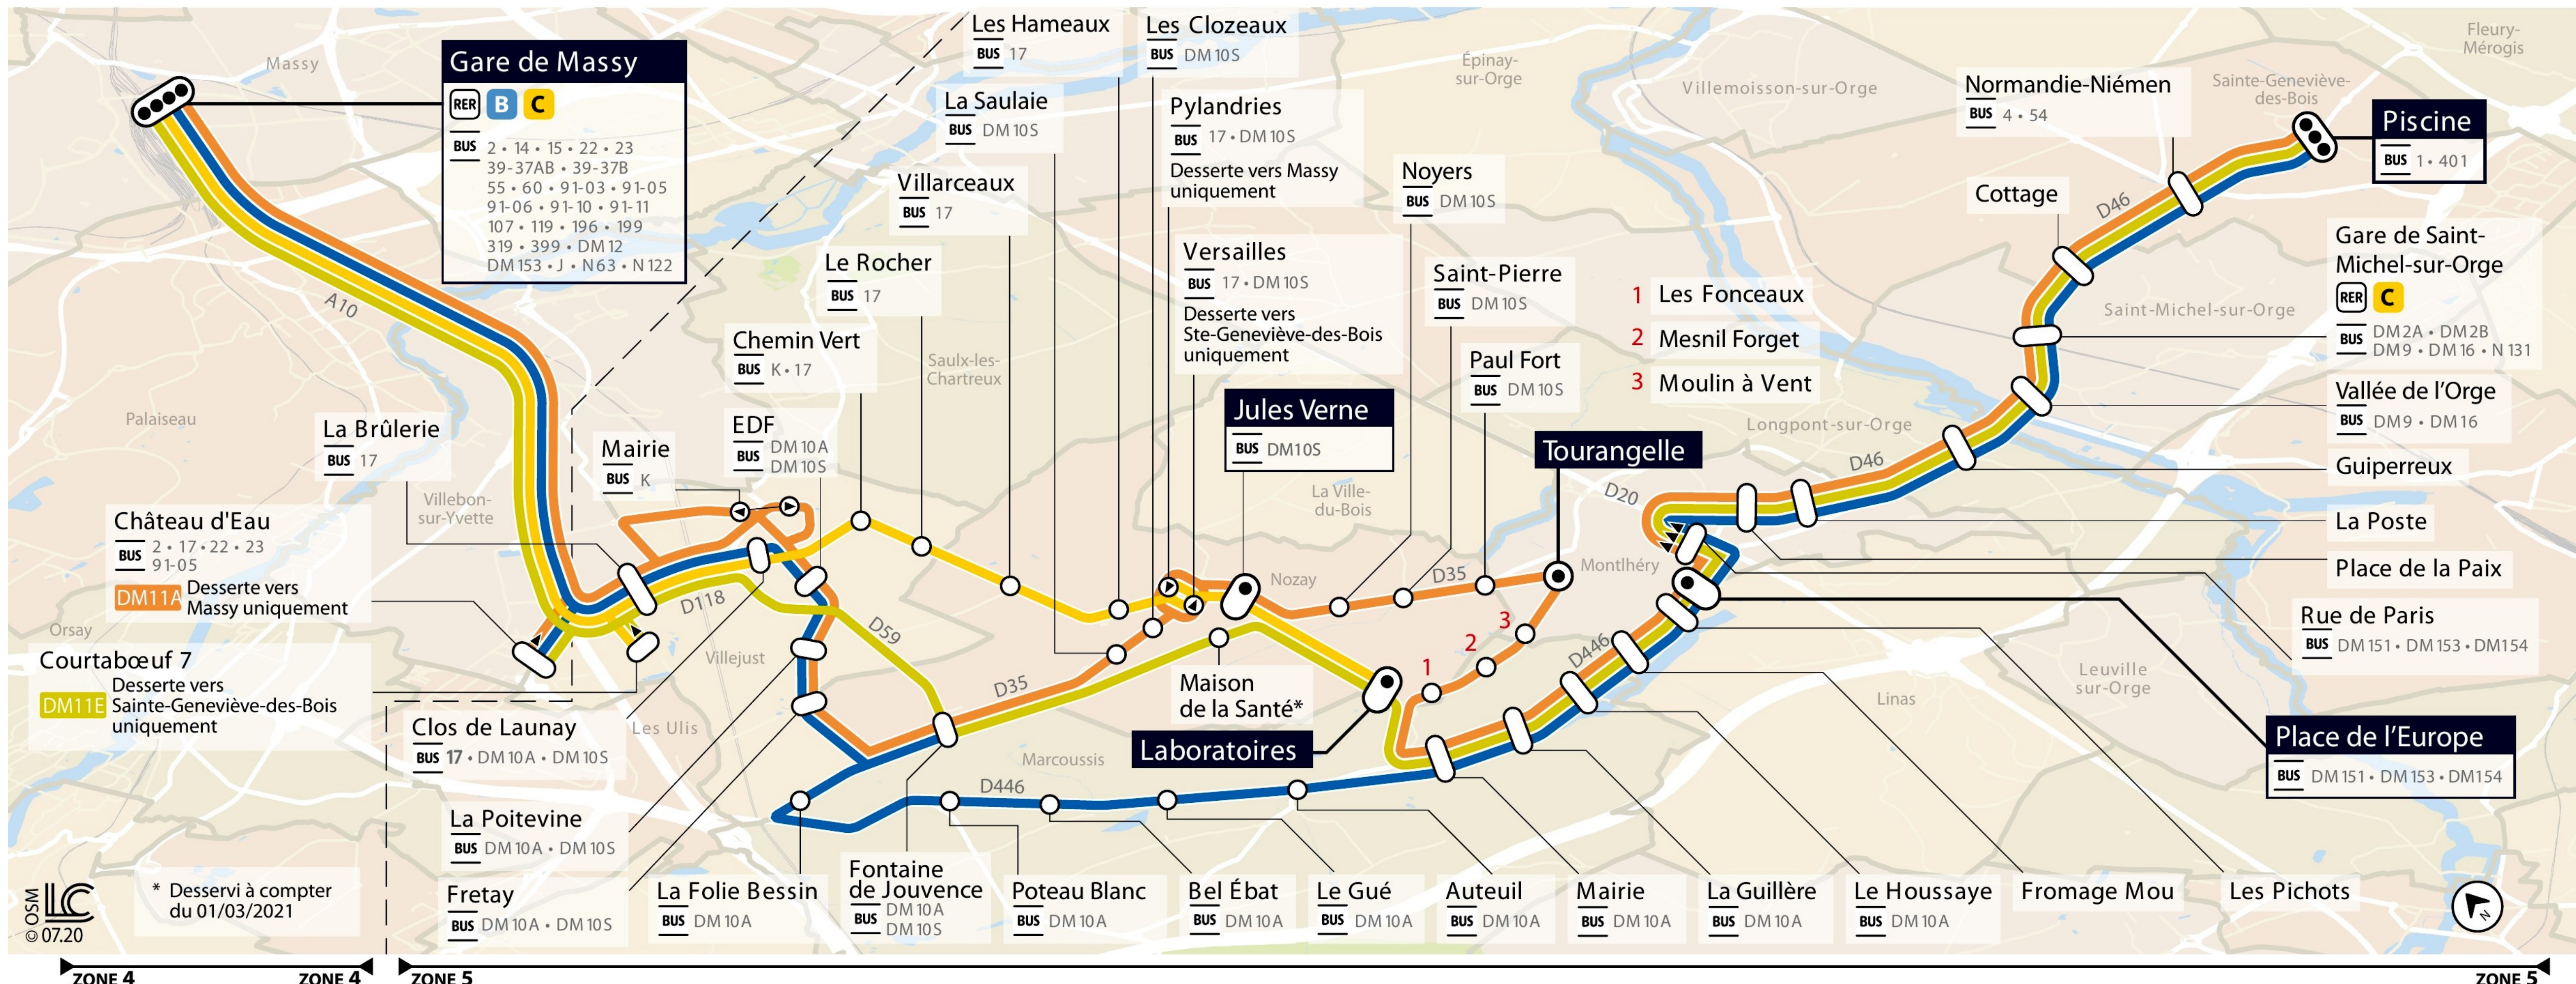

# Paris bus line DM11A map

DM11A bus route map from Gare de Massy to Piscine Sainte-Genevieve-des-Bois with bus stops and transport connections

Via - EUtouring.com

## BUS DM11A

Paris Public Transport

Paris Transport Systems

Related transport maps

- Paris Metro Maps
- RER train lines
- Paris buses
- Paris night buses
- Tramway lines
- Batobus river bus
- Velib bike hire
- CDG Airport shuttle services
- Orly Airport shuttle services

## DM11A Terminus bus stops and coloured routes for Circuits A, B, C and D lines