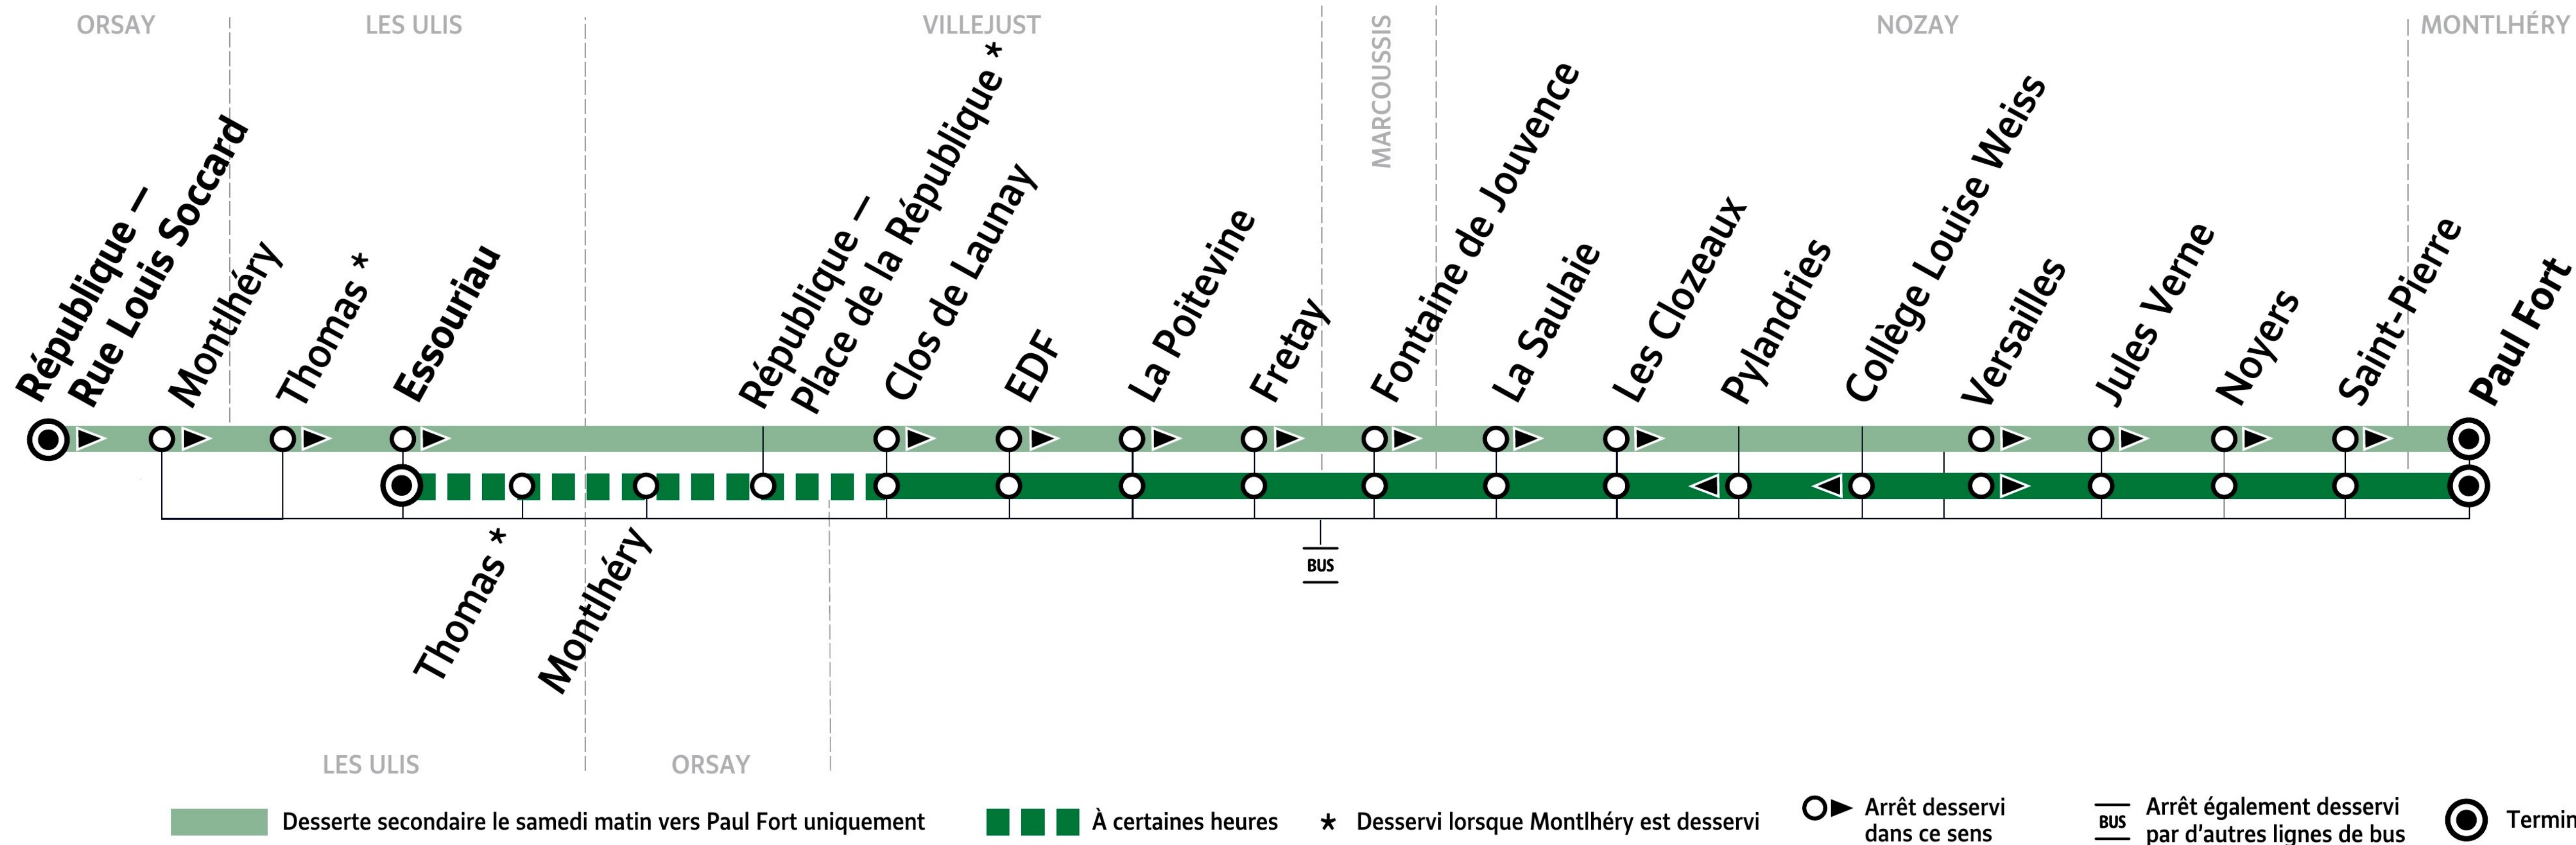

# Paris bus line DM10S geographical map

DM10S République Rue Louis Soccard to Essouriau and Paul Fort with bus stops and transport connections

Via - EUtouring.com

Paris Public Transport

[Paris Transport Systems](#)

Related transport maps

- [Paris Metro Maps](#)
- [RER train lines](#)
- [Paris buses](#)
- [Paris night buses](#)
- [Tramway lines](#)
- [Batobus river bus](#)
- [Velib bike hire](#)
- [CDG Airport shuttle services](#)
- [Orly Airport shuttle services](#)

ZONE 5

Via - [EUtouring.com](#)

helping you discover more of Paris