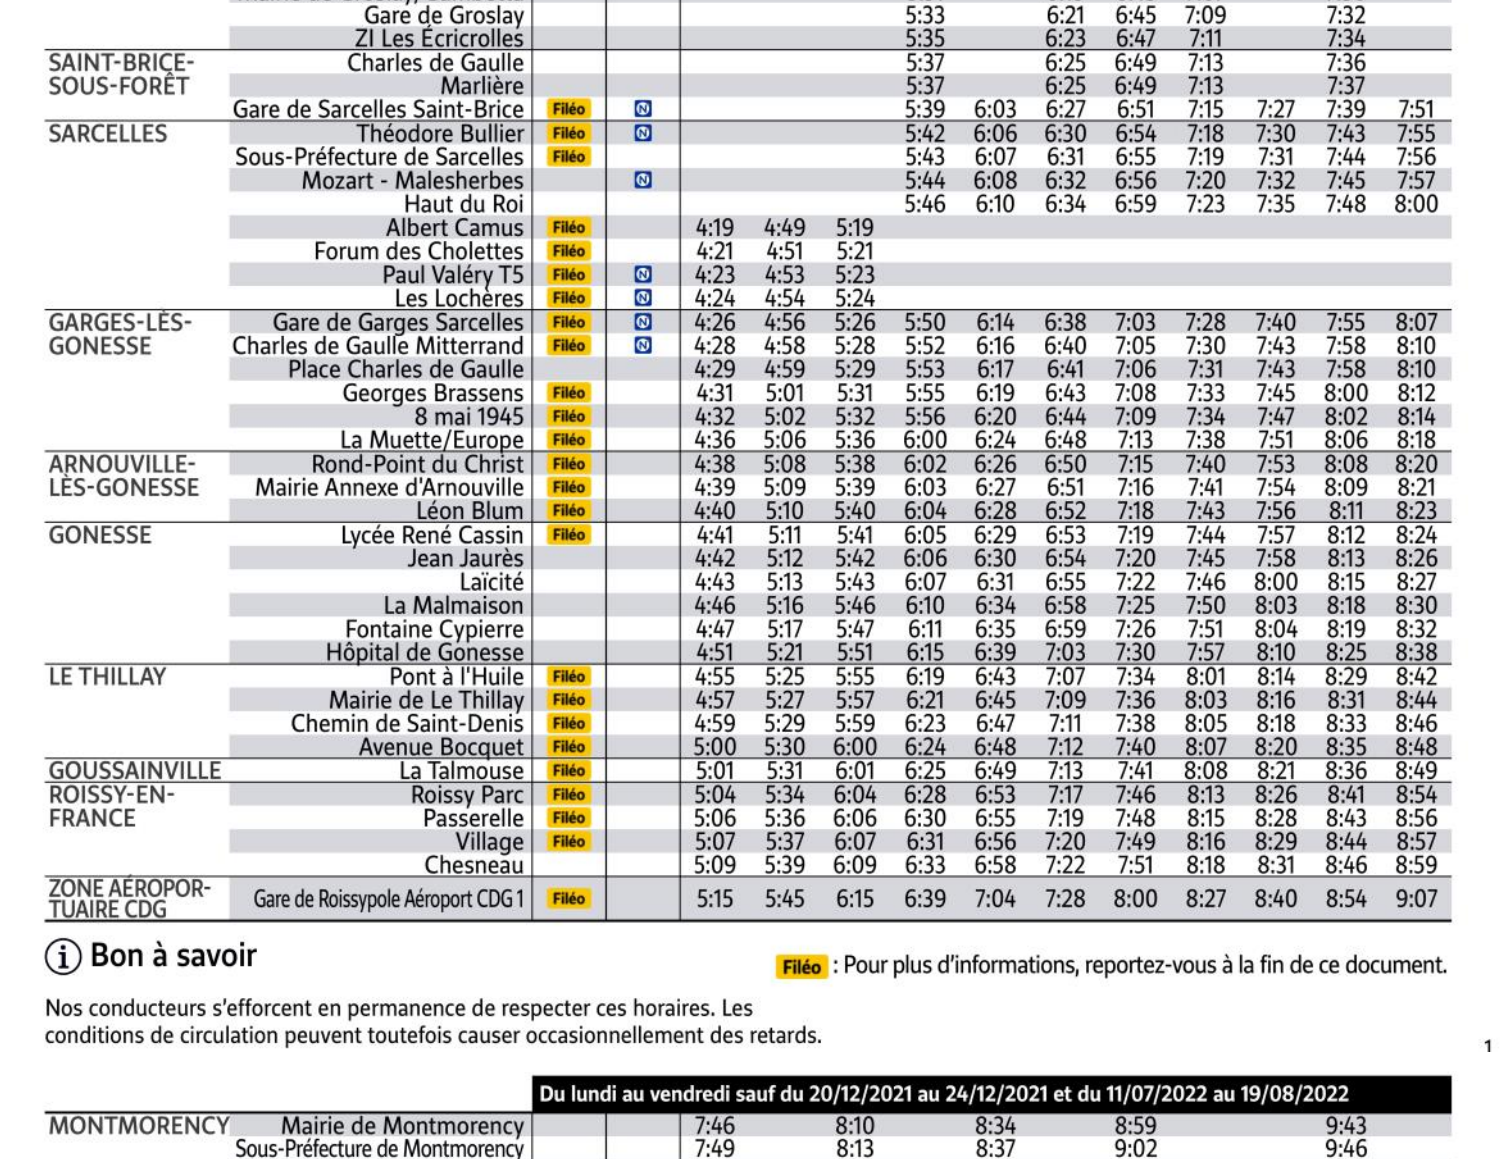

See more Paris bus routes eturouting.com/paris_bus_routes/paris_bus_routes.html

Paris Bus 95-02 timetables and routes map

Mairie de Montmorency to Gare des Sarcelles Saint-Bricc to Gare de Roissy/Aéroport CDG1

Useful French - English translations
Lundi a vendredi - Monday to Friday
Samedi et dimanche - Saturday and Sunday
Dimanche et fêtes - Sunday and holidays
Dernière - Latest departure
Dernière - Latest departure
Arrive - Before
Arrive - After
Intervalle entre 2 passages (en minutes) - Interval between 2 passes (in minutes)

Horaires valables du 23 août 2021 au 21 août 2022

		Du lundi au vendredi sauf du 20/12/2021 au 24/12/2021 et du 11/07/2022 au 19/08/2022											
MONTMORENCY	Mairie de Montmorency	7:46	8:10	8:34	8:59	9:23	9:47	10:11	10:35	10:59	11:23	11:47	12:11
GROSLAY	Mairie de Groslay/Gambetta	7:57	8:20	8:44	9:07	9:31	9:54	10:18	10:41	11:05	11:28	11:52	12:15
SAINT-BRICC-SOUS-FORET	Charles de Gaulle	8:01	8:25	8:49	9:13	9:37	10:01	10:25	10:49	11:13	11:37	12:01	12:25
SARCELLES	Gare de Sarcelles Saint-Bricc	8:03	8:27	8:51	9:15	9:39	10:03	10:27	10:51	11:15	11:39	12:03	12:27
GARGES-LES-GONSESSE	Gare de Garges Sarcelles	8:22	8:46	9:10	9:34	9:58	10:22	10:46	11:10	11:34	11:58	12:22	12:46
ARNOUVILLE-LES-GONSESSE	Rond-Point du Christ	8:38	9:02	9:26	9:50	10:14	10:38	11:02	11:26	11:50	12:14	12:38	13:02
GONSESSE	Lycée René Cassin	4:41	5:11	5:41	6:05	6:29	6:53	7:17	7:41	8:05	8:29	8:53	9:17
LE THILLAY	Point à Hulle	4:57	5:27	5:57	6:27	6:57	7:27	7:57	8:27	8:57	9:27	9:57	10:27
GOUSSAINVILLE	La Talmoise	5:01	5:31	6:01	6:31	7:01	7:31	8:01	8:31	9:01	9:31	10:01	10:31
ROISSY-EN-FRANCE	Passerelle	5:06	5:36	6:06	6:36	7:06	7:36	8:06	8:36	9:06	9:36	10:06	10:36
ZONE AEROPORTUAIRE CDG	Gare de Roissy/Aéroport CDG1	5:05	5:35	6:05	6:35	7:05	7:35	8:05	8:35	9:05	9:35	10:05	10:35

Bon à savoir **Filet** : Pour plus d'informations, reportez-vous à la fin de ce document.

Nos conducteurs s'efforcent en permanence de respecter ces horaires. Les conditions de circulation peuvent toutefois causer occasionnellement des retards.

		Du lundi au vendredi sauf du 20/12/2021 au 24/12/2021 et du 11/07/2022 au 19/08/2022											
MONTMORENCY	Mairie de Montmorency	7:46	8:10	8:34	8:59	9:23	9:47	10:11	10:35	10:59	11:23	11:47	12:11
GROSLAY	Mairie de Groslay/Gambetta	7:57	8:20	8:44	9:07	9:31	9:54	10:18	10:41	11:05	11:28	11:52	12:15
SAINT-BRICC-SOUS-FORET	Charles de Gaulle	8:01	8:25	8:49	9:13	9:37	10:01	10:25	10:49	11:13	11:37	12:01	12:25
SARCELLES	Gare de Sarcelles Saint-Bricc	8:03	8:27	8:51	9:15	9:39	10:03	10:27	10:51	11:15	11:39	12:03	12:27
GARGES-LES-GONSESSE	Gare de Garges Sarcelles	8:22	8:46	9:10	9:34	9:58	10:22	10:46	11:10	11:34	11:58	12:22	12:46
ARNOUVILLE-LES-GONSESSE	Rond-Point du Christ	8:38	9:02	9:26	9:50	10:14	10:38	11:02	11:26	11:50	12:14	12:38	13:02
GONSESSE	Lycée René Cassin	4:41	5:11	5:41	6:05	6:29	6:53	7:17	7:41	8:05	8:29	8:53	9:17
LE THILLAY	Point à Hulle	4:57	5:27	5:57	6:27	6:57	7:27	7:57	8:27	8:57	9:27	9:57	10:27
GOUSSAINVILLE	La Talmoise	5:01	5:31	6:01	6:31	7:01	7:31	8:01	8:31	9:01	9:31	10:01	10:31
ROISSY-EN-FRANCE	Passerelle	5:06	5:36	6:06	6:36	7:06	7:36	8:06	8:36	9:06	9:36	10:06	10:36
ZONE AEROPORTUAIRE CDG	Gare de Roissy/Aéroport CDG1	5:05	5:35	6:05	6:35	7:05	7:35	8:05	8:35	9:05	9:35	10:05	10:35

Bon à savoir **Filet** : Pour plus d'informations, reportez-vous à la fin de ce document.

Nos conducteurs s'efforcent en permanence de respecter ces horaires. Les conditions de circulation peuvent toutefois causer occasionnellement des retards.