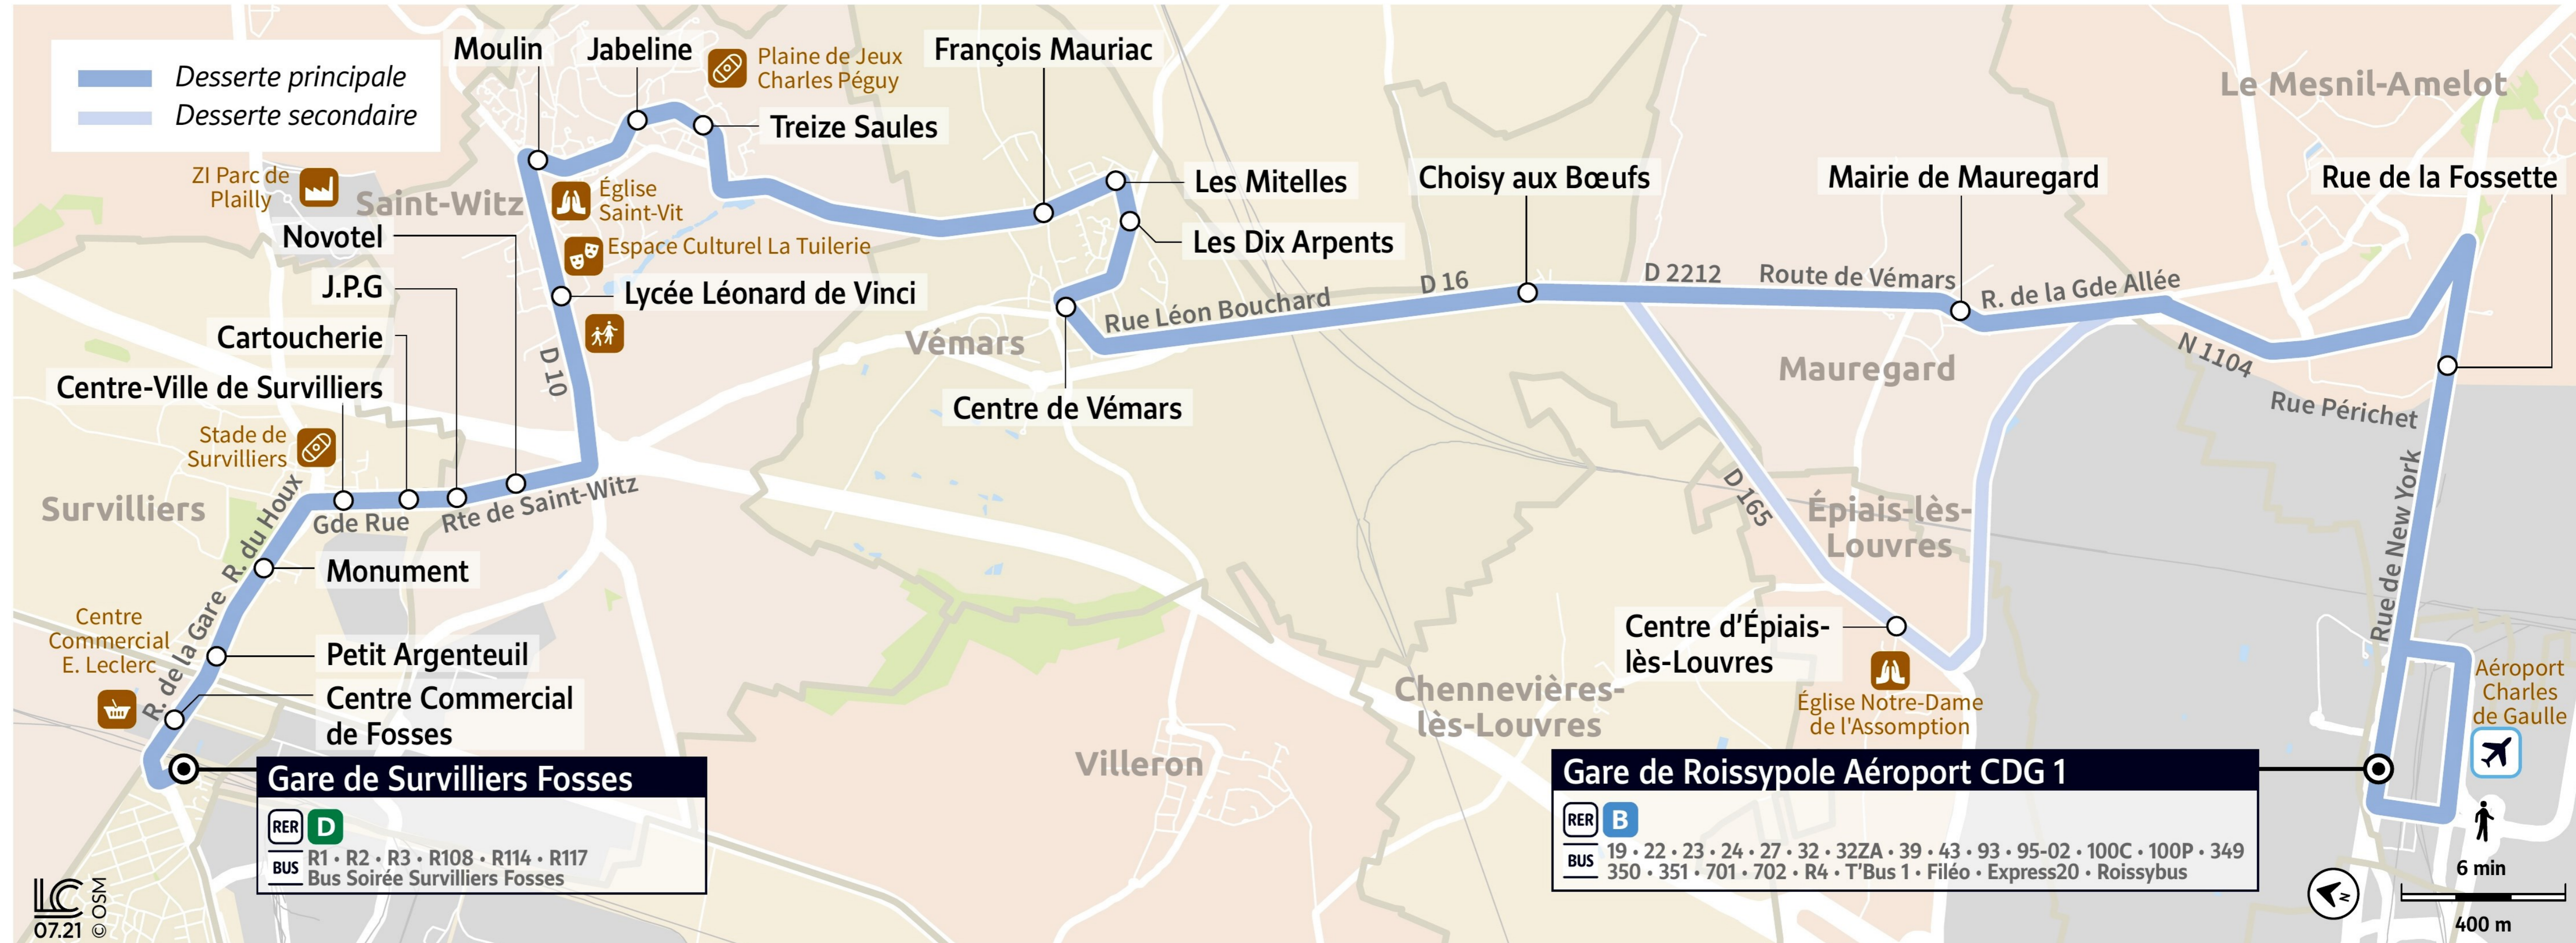

# Paris Bus 95-01 line for Charles de Gaulle Airport

Gare de Roissypole Airport CDG 1 to Gare de Survilliers Fosses bus route map with stops and transport connections

Via - EUtouring.com  
Reproduced with Permission  
helping you discover more of Paris

**BUS** **95-01**  
Paris Public Transport

Paris Transport Systems

- Related transport maps
- Paris Metro Maps
  - RER train lines
  - Paris buses
  - Tramway lines
  - CDG Airport shuttle services
  - Orly Airport shuttle services

EUtouring.com  
discovering more of Paris France

OSM  
07.21 ©

6 min  
400 m