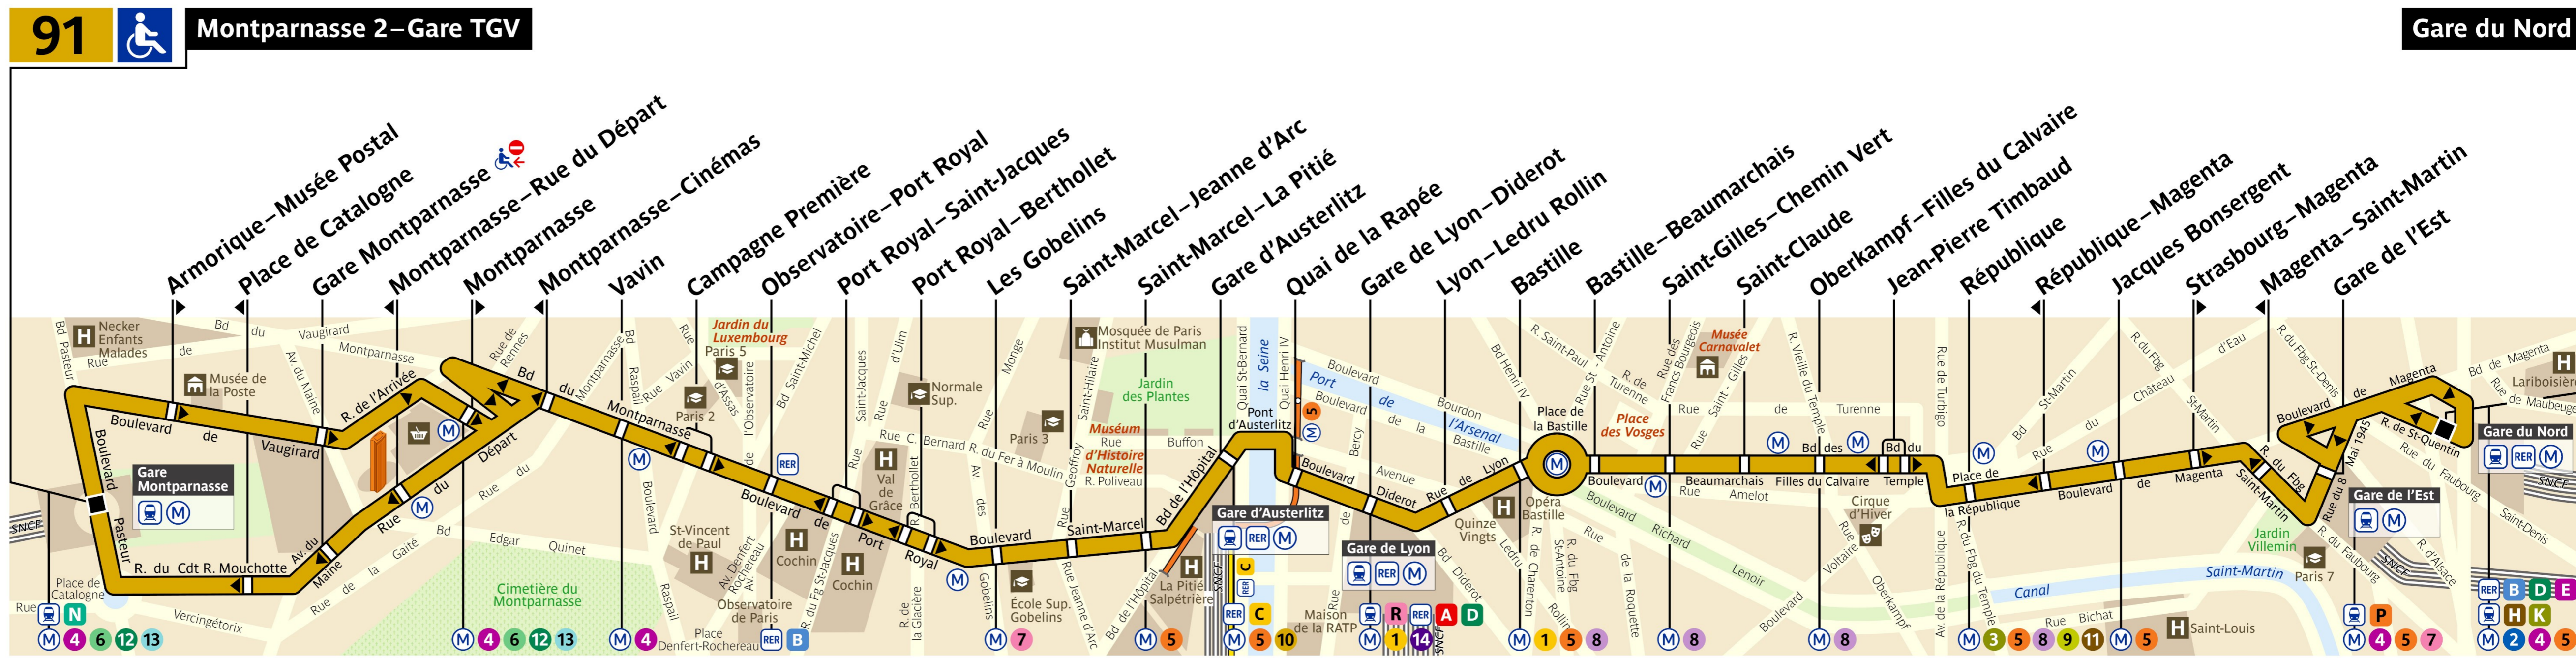

RATP Paris bus 91 map

From Montparnasse 2 Gare TGV to Gare du Nord bus route map with stops and transport connections

Via - EUtouring.com
Reproduced with Permission
helping you discover more of Paris

91

91

Montparnasse 2 – Gare TGV

Gare du Nord

Paris Public Transport

[Paris Transport Systems](#)

Related transport maps

- [Paris Metro Maps](#)
- [RER train lines](#)
- [Paris buses](#)
- [Tramway lines](#)
- [CDG Airport shuttle services](#)
- [Orly Airport shuttle services](#)

LIGNE EXPLOITÉE PAR LA RATP

91 - 03 2021 - CP - PROPRIÉTÉ DE LA RATP - REPRODUCTION INTERDITE

EUtouring.com

Discovering more of Paris France