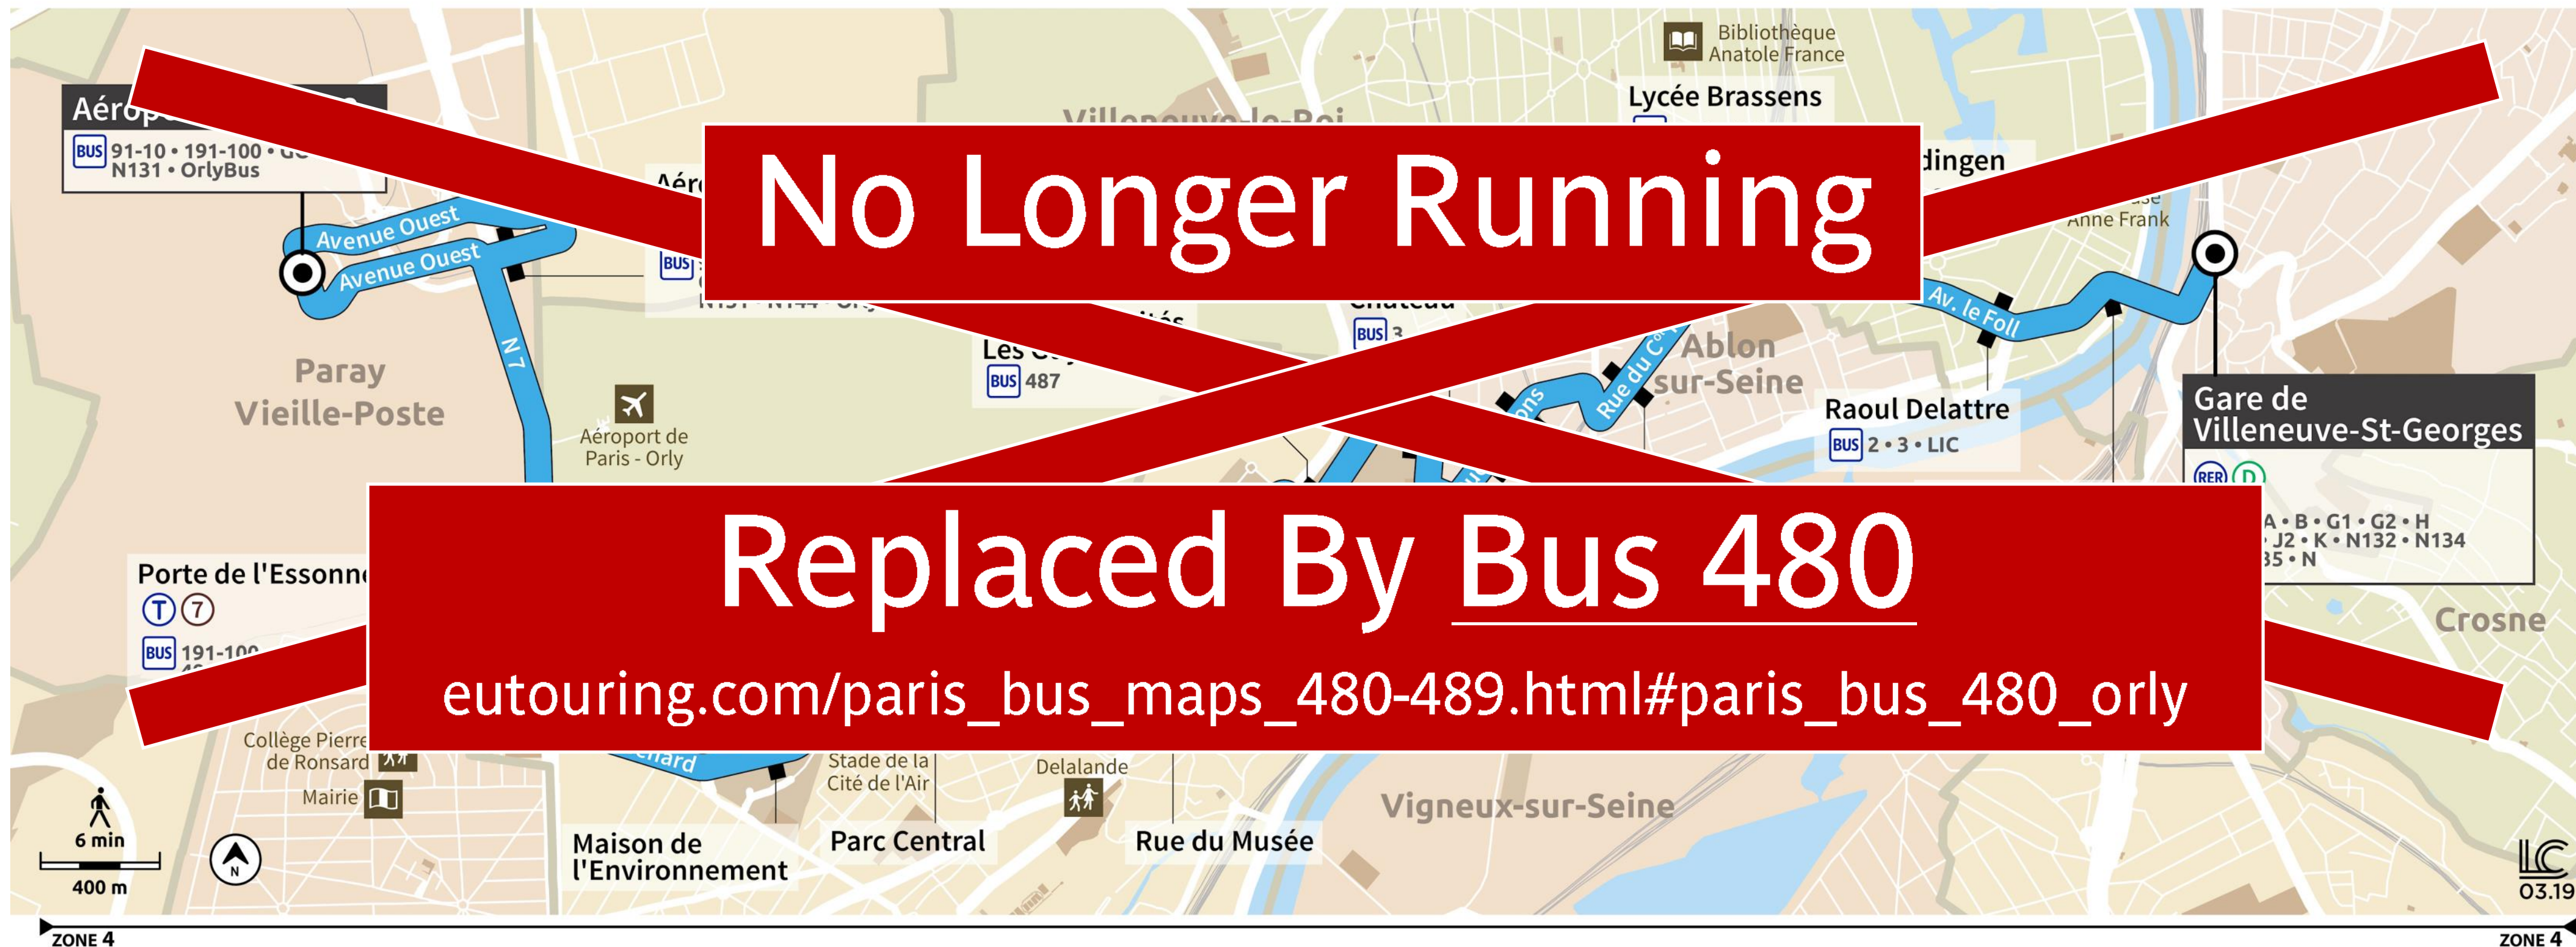

Paris Bus 8

Bus

8

AÉROPORT ORLY 1-2-3

GARE DE VILLENEUVE-ST-GEORGES

Orly Airport 1-2-3-4
to
Gare de Villeneuve-St-Georges

This Paris bus 8 map shows the bus stops and transport connections to other bus routes, SNCF and RER trains on route

Transport connection hubs

- Orly Airport 1-2-3
- Orly Airport 4
- Porte de l'Essonne
- Maison de l'Environnement
- Parc Central
- DGAC
- Rue du Musée
- Zone d'Activites Les Guyards
- Chateau
- Sacre Coeur
- Gar d'Ablon
- Brossolette
- Lycée Brassens
- Weddingen
- Raoul Delattre
- Pont de Villeneuve-le-Roi
- Gare de Villeneuve-St-Georges

[More Paris Bus Routes](#)

Via - EUtouring.com

No Longer Running

Replaced By Bus 480

eutouring.com/paris_bus_maps_480-489.html#paris_bus_480_orly