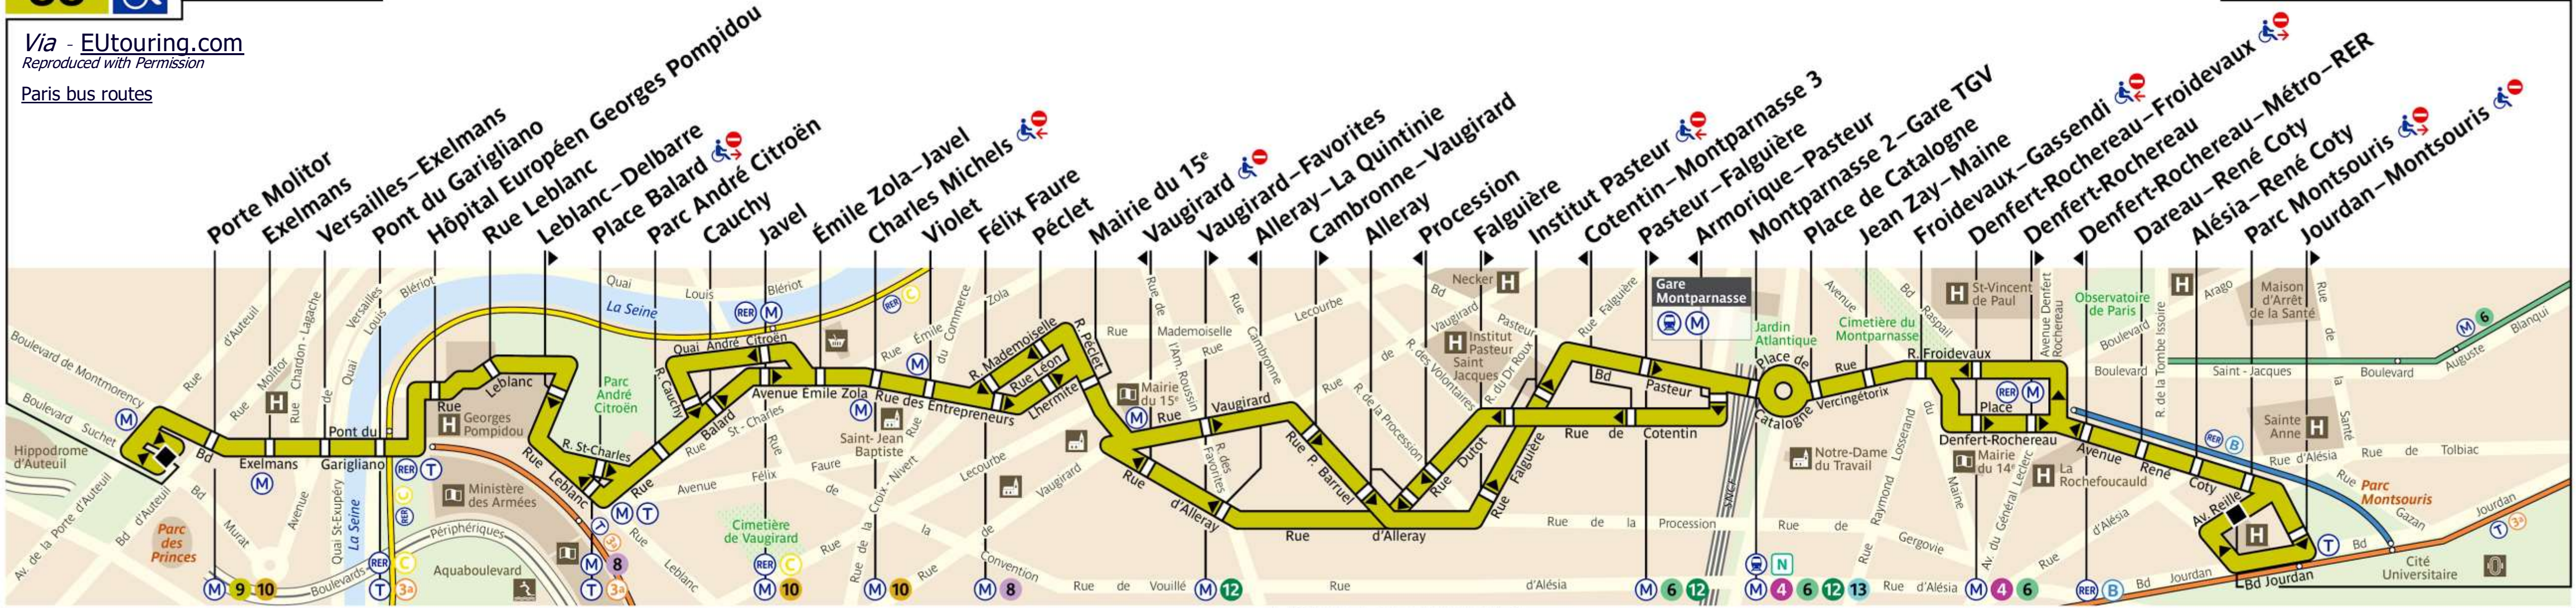

RATP Paris Bus 88 route map with stops, connections and street plan

88  **Porte d'Auteuil**

Montsouris – Tombe Isoire

Via - EUtouring.com
Reproduced with Permission

Paris bus routes

ZONE TARIFAIRE 1