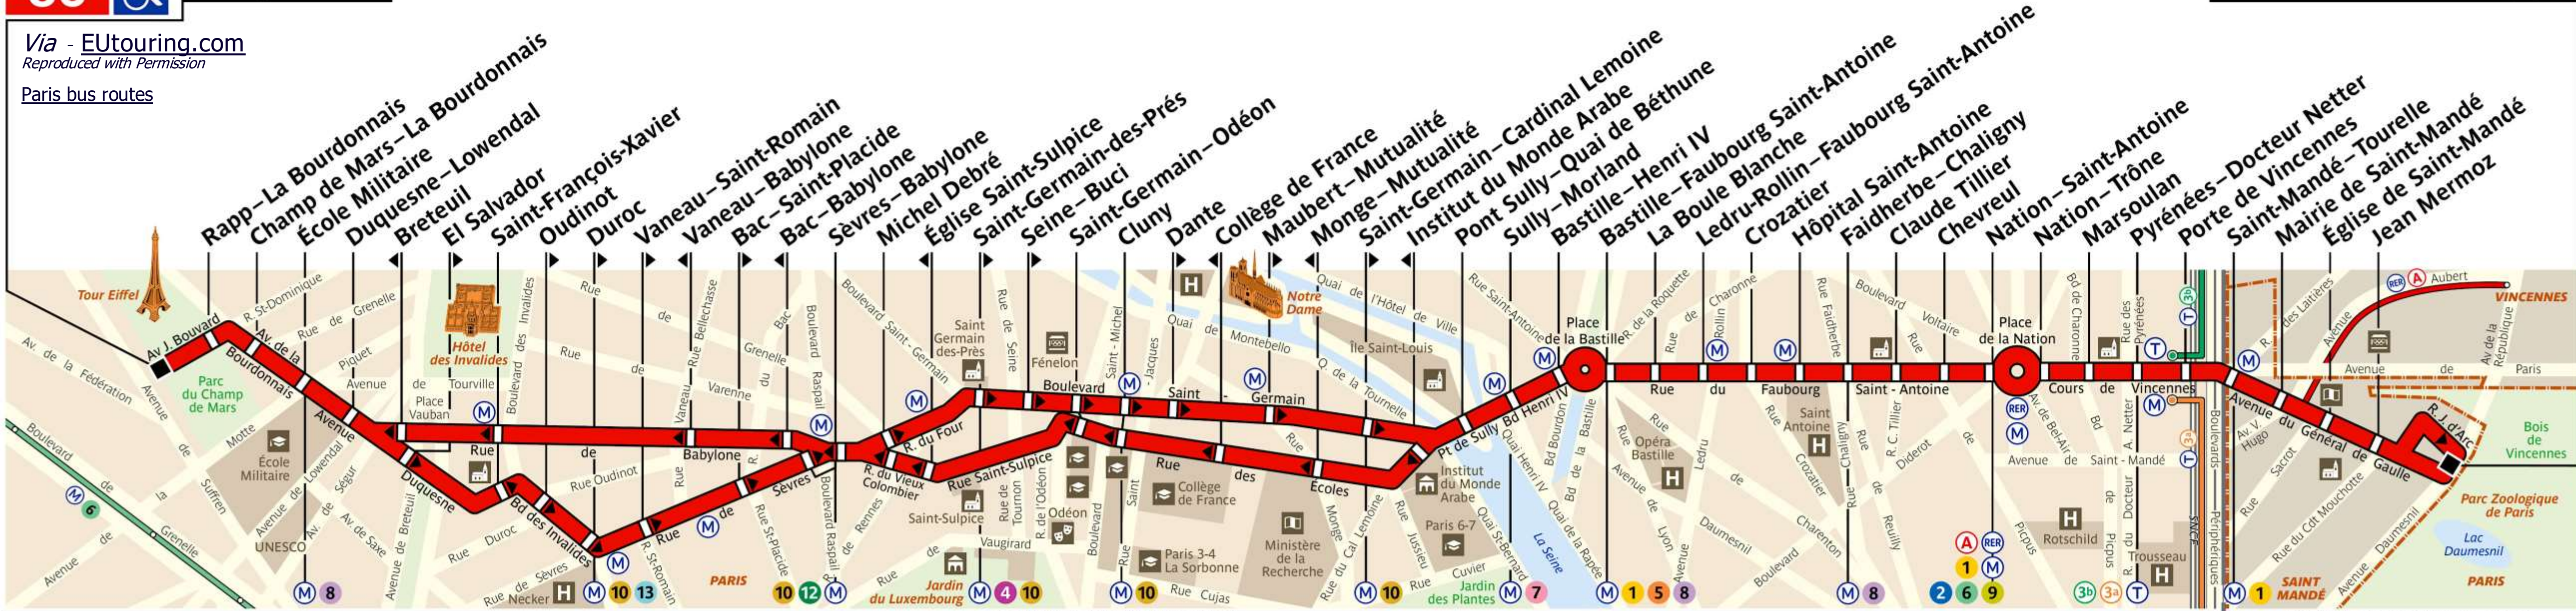

RATP Paris Bus 86 route map with stops, connections and street plan

86  **Champ de Mars**

Demi-Lune – Parc Zoologique

Via - EUtouring.com
Reproduced with Permission

Paris bus routes

ZONE TARIFAIRE 1

ZONE TARIFAIRE 2