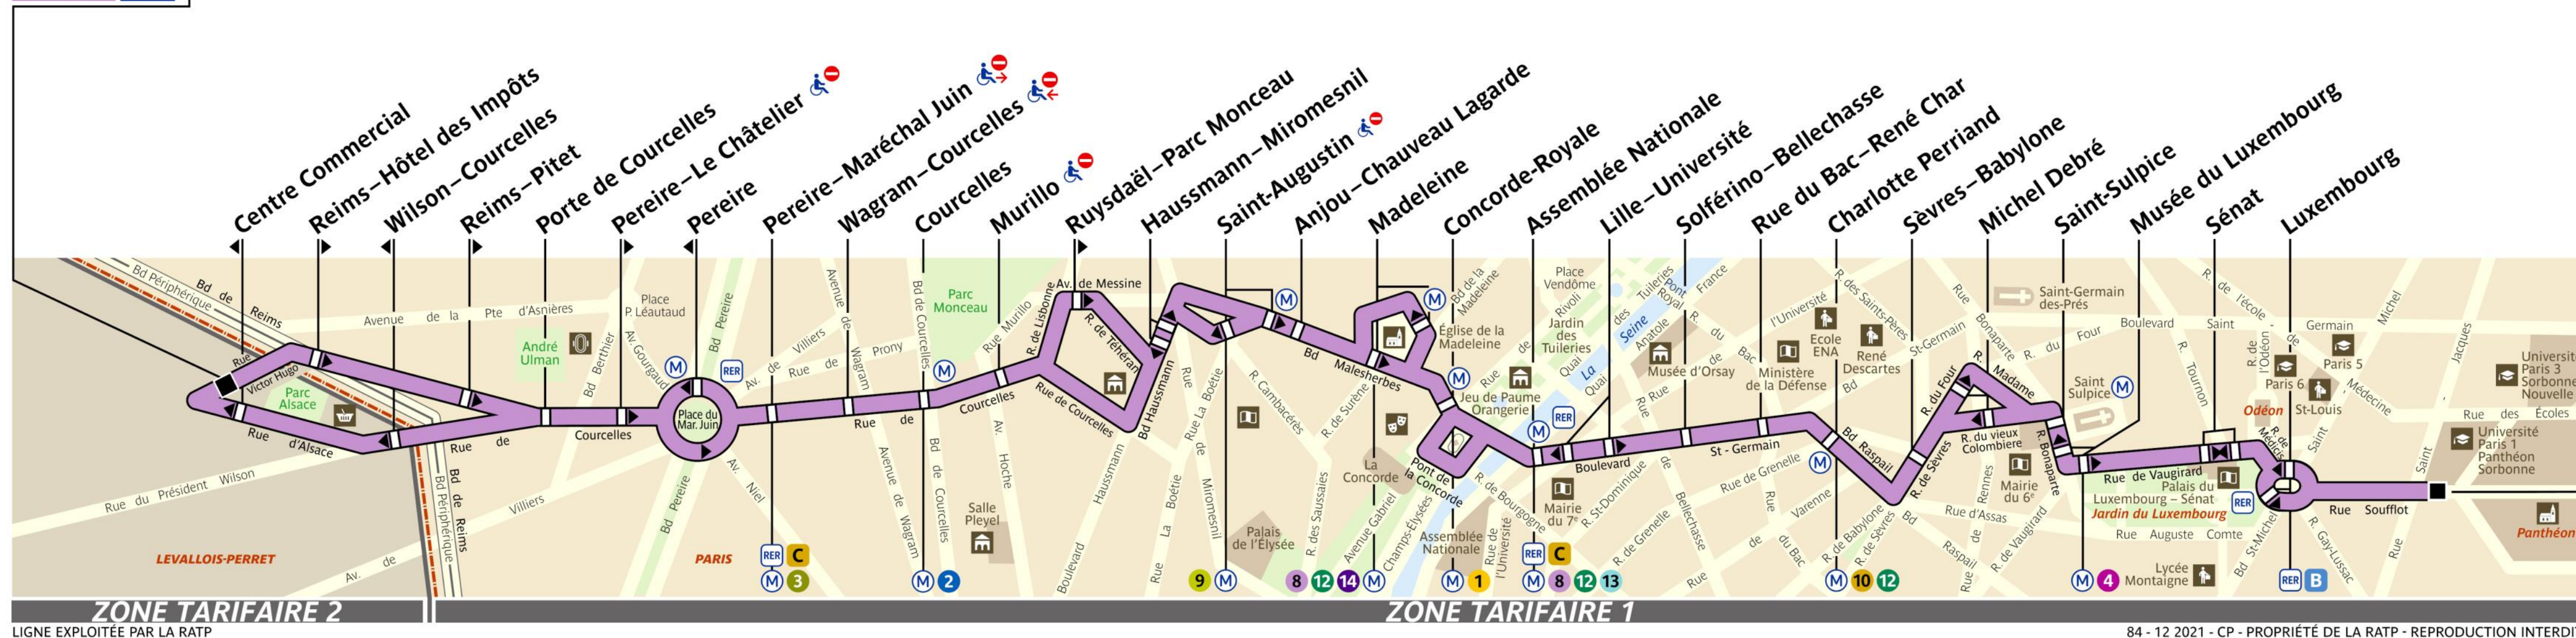

RATP Paris bus 84 map

Levallois Alsace to Pantheon bus route map with stops and transport connections

Via - EUtouring.com
Reproduced with Permission

helping you discover more of Paris

84

Paris Public Transport

[Paris Transport Systems](#)

Related transport maps

- [Paris Metro Maps](#)
- [RER train lines](#)
- [Paris buses](#)
- [Tramway lines](#)
- [CDG Airport shuttle services](#)
- [Orly Airport shuttle services](#)

84 **Levallois–Alsace**

Pantheon