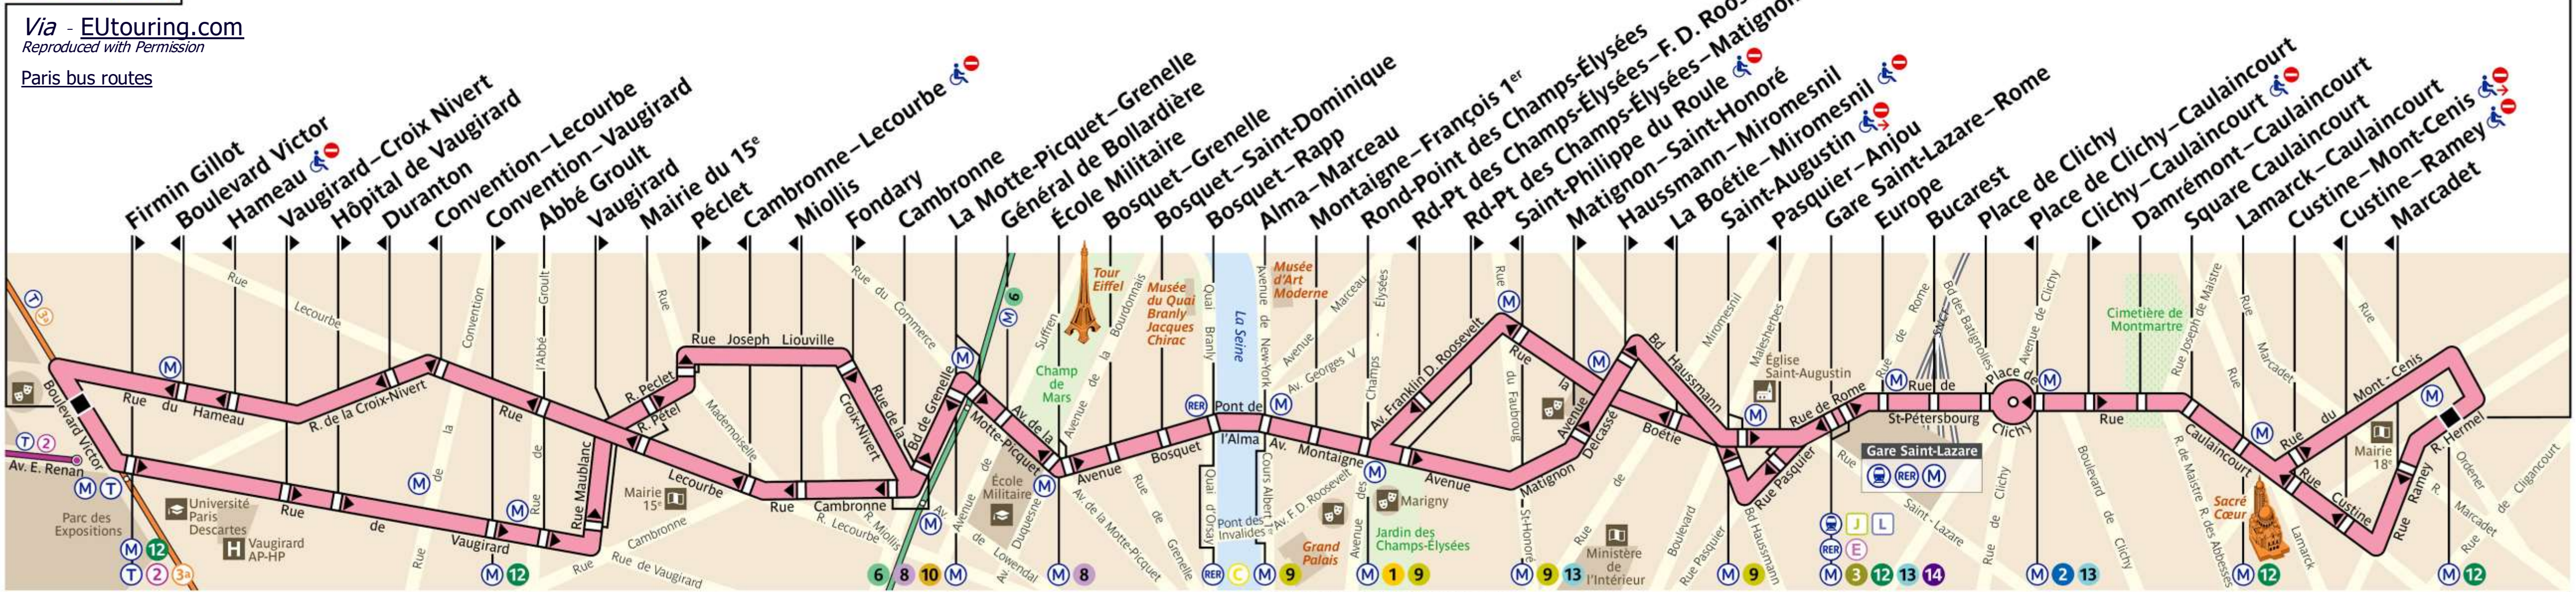

RATP Paris Bus 80 route map with stops, connections and street plan

80  **Porte de Versailles**

Via - EUtouring.com
Reproduced with Permission

[Paris bus routes](#)

Mairie du 18^e - Jules Joffrin

ZONE TARIFAIRE 1