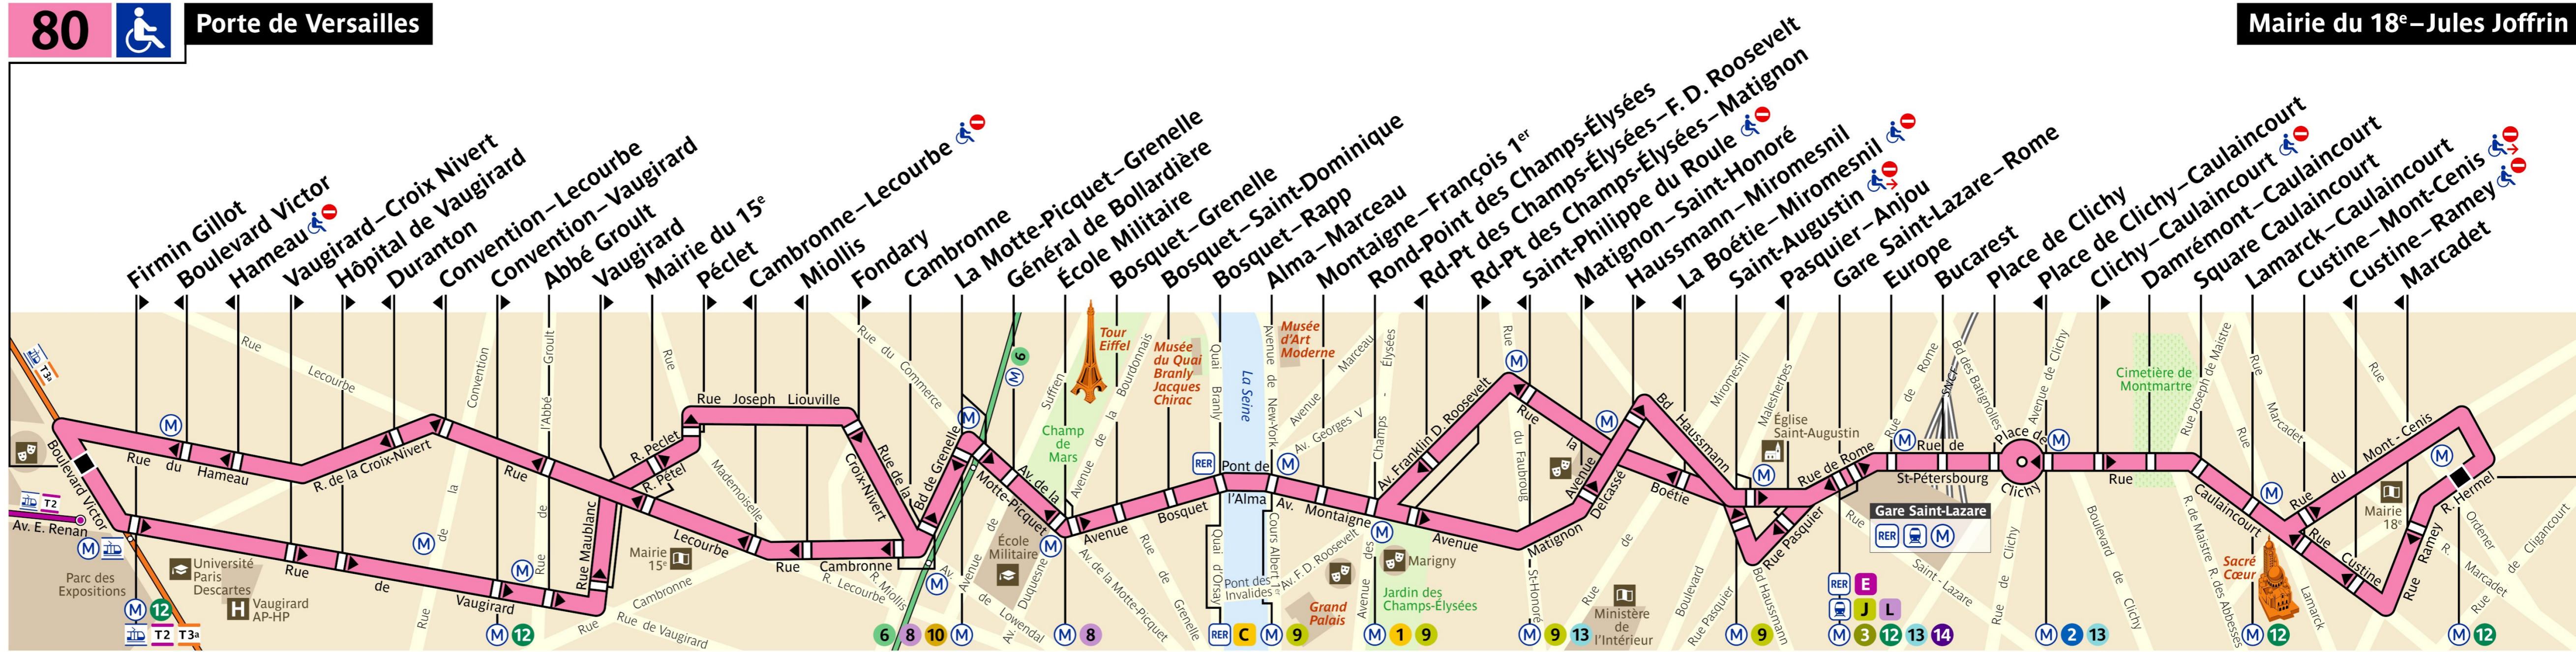

RATP Paris bus 80 map

From Porte de Versailles to Mairie du 18e Jules Joffrin bus route map with stops and transport connections

Via - EUtouring.com

Reproduced with Permission

helping you discover more of Paris

BUS

80

80

Porte de Versailles

Mairie du 18^e - Jules Joffrin

Paris Public Transport

Paris Transport Systems

Related transport maps

- Paris Metro Maps
- RER train lines
- Paris buses
- Tramway lines
- CDG Airport shuttle services
- Orly Airport shuttle services

ZONE TARIFAIRE 1

LIGNE EXPLOITÉE PAR LA RATP

80 - 07.2021 - CP - PROPRIÉTÉ DE LA RATP - REPRODUCTION INTERDITE