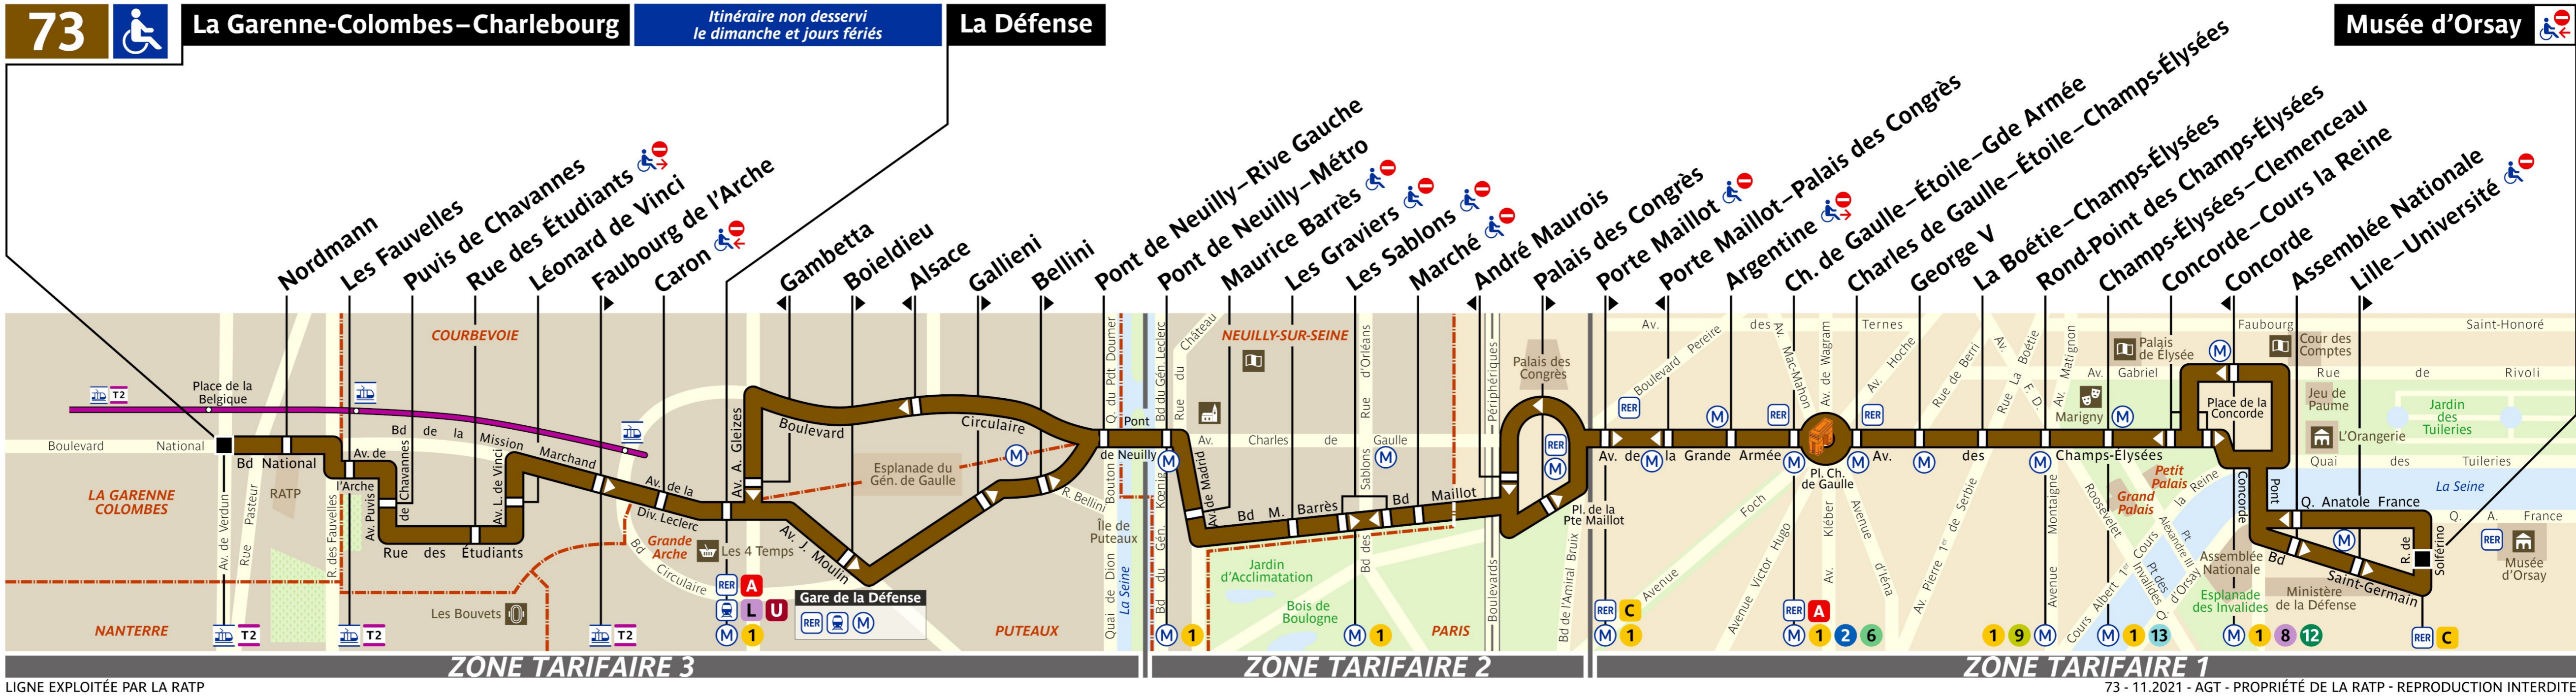

RATP Paris bus 73 line

La Garenne-Colombes - Charlebourg to Musée d'Orsay bus route map with stops and transport connections

Via - Eutouring.com
Reproduced with Permission
helping you discover more of Paris

BUS **73**

Paris Public Transport

Paris Transport

Related transport maps

-  [Paris Metro Maps](#)
-  [RER train lines](#)
-  [Paris buses](#)
-  [Tramway lines](#)
-  [CDG Airport shuttle services](#)
-  [Orly Airport shuttle services](#)

Eutouring.com
discovering more of Paris France

LIGNE EXPLOITÉE PAR LA RATP

73 - 11.2021 - AGT - PROPRIÉTÉ DE LA RATP - REPRODUCTION INTERDITE