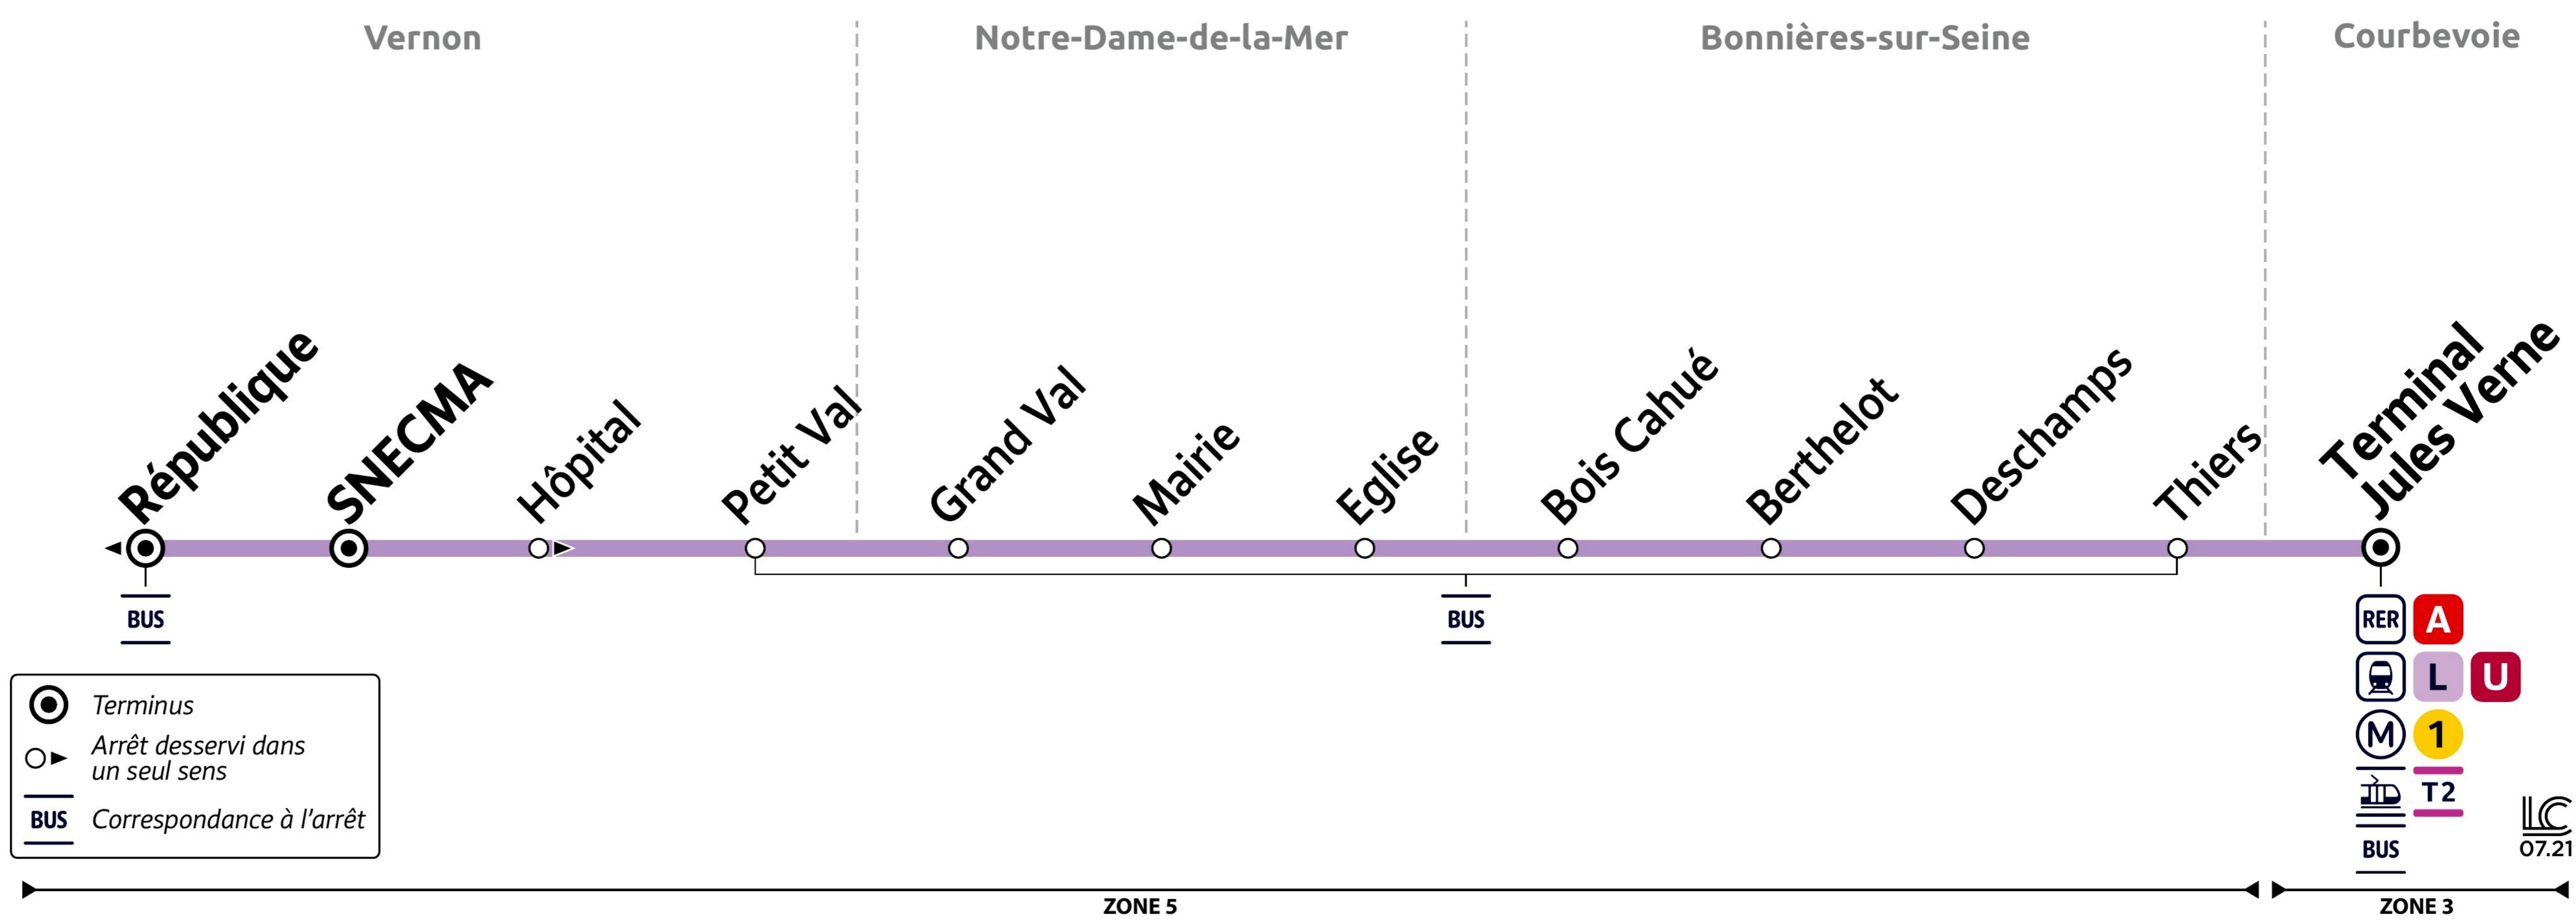

Paris La Defense bus 72 map

From République to Terminal Jules Verne bus route map with stops and transport connections

Via - EUtouring.com
Reproduced with Permission
helping you discover more of Paris

BUS **72**

Paris Public Transport

[Paris Transport Systems](#)

- Related transport maps
- [Paris Metro Maps](#)
 - [RER train lines](#)
 - [Paris buses](#)
 - [Tramway lines](#)
 - [CDG Airport shuttle services](#)
 - [Orly Airport shuttle services](#)

EUtouring.com
Discovering more of Paris France

Terminus
 Arrêt desservi dans un seul sens
 Correspondance à l'arrêt