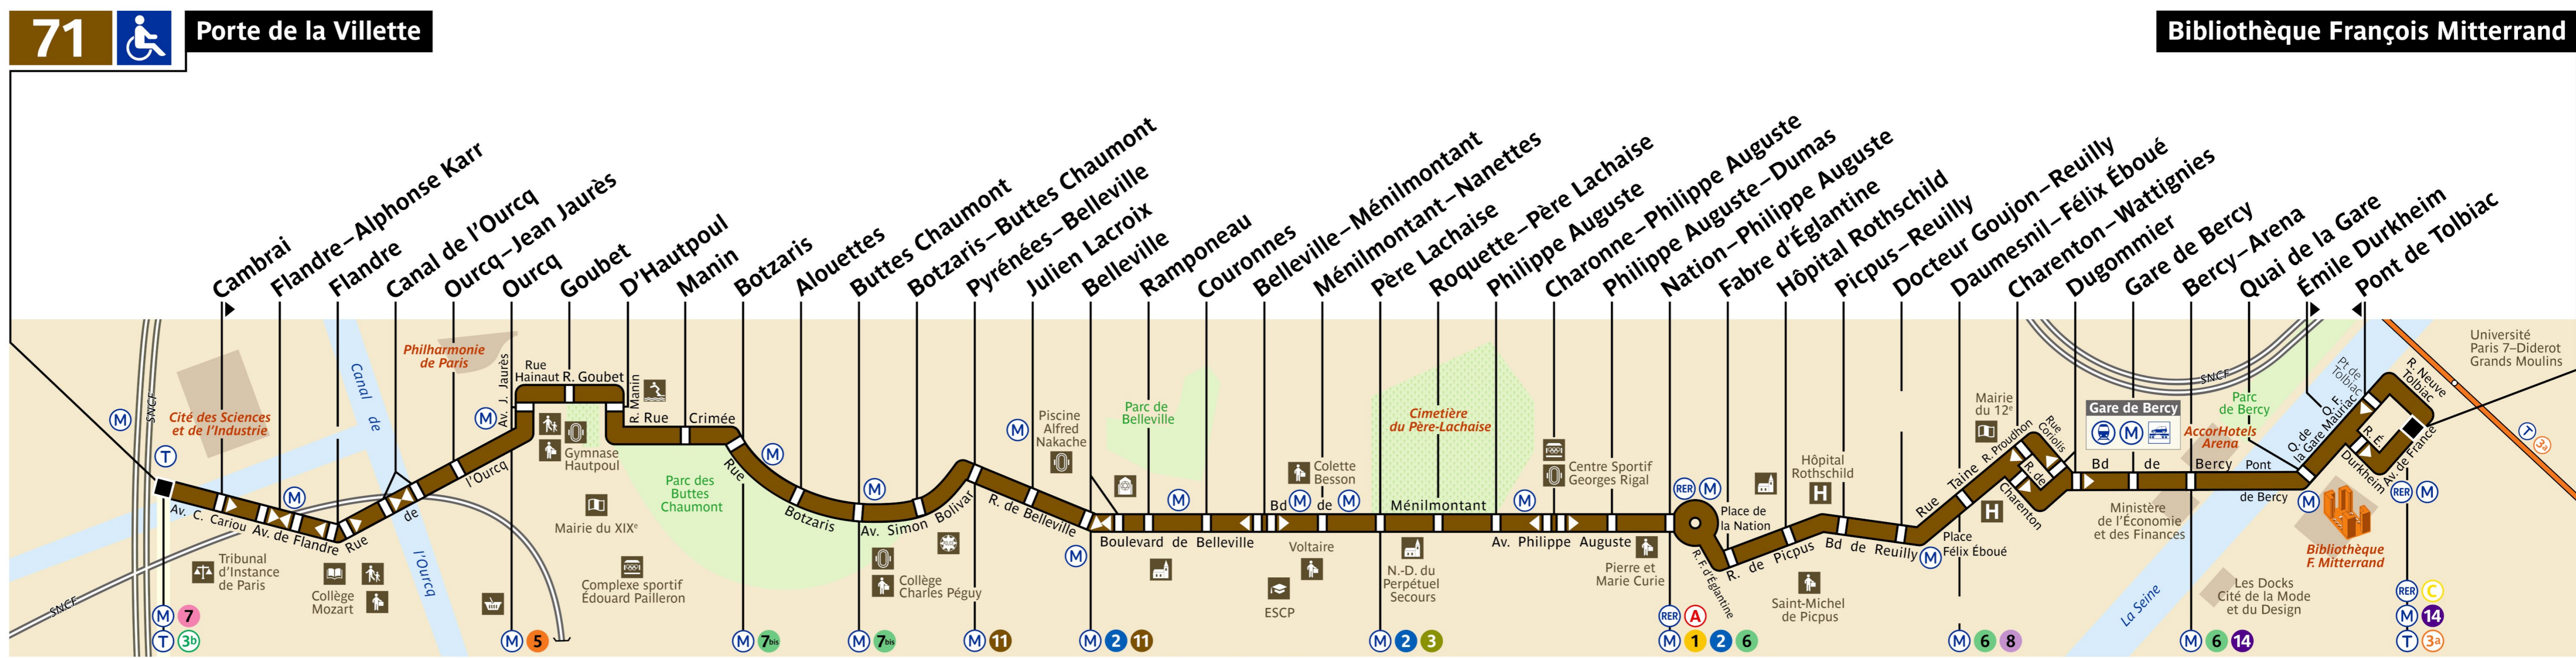

# RATP Paris bus 71 map

From Porte de la Vilette to Bibliotheque Francois Mitterrand bus route map with stops and transport connections

Via - EUtouring.com

Reproduced with Permission

helping you discover more of Paris

BUS

71

71

Porte de la Vilette

Bibliothèque François Mitterrand

Paris Public Transport

Paris Transport Systems

Related transport maps

- Paris Metro Maps
- RER train lines
- Paris buses
- Tramway lines
- CDG Airport shuttle services
- Orly Airport shuttle services

LIGNE EXPLOITÉE PAR LA RATP

ZONE TARIFAIRE 1

71 - 04 2020 - CP - PROPRIÉTÉ DE LA RATP - REPRODUCTION INTERDITE